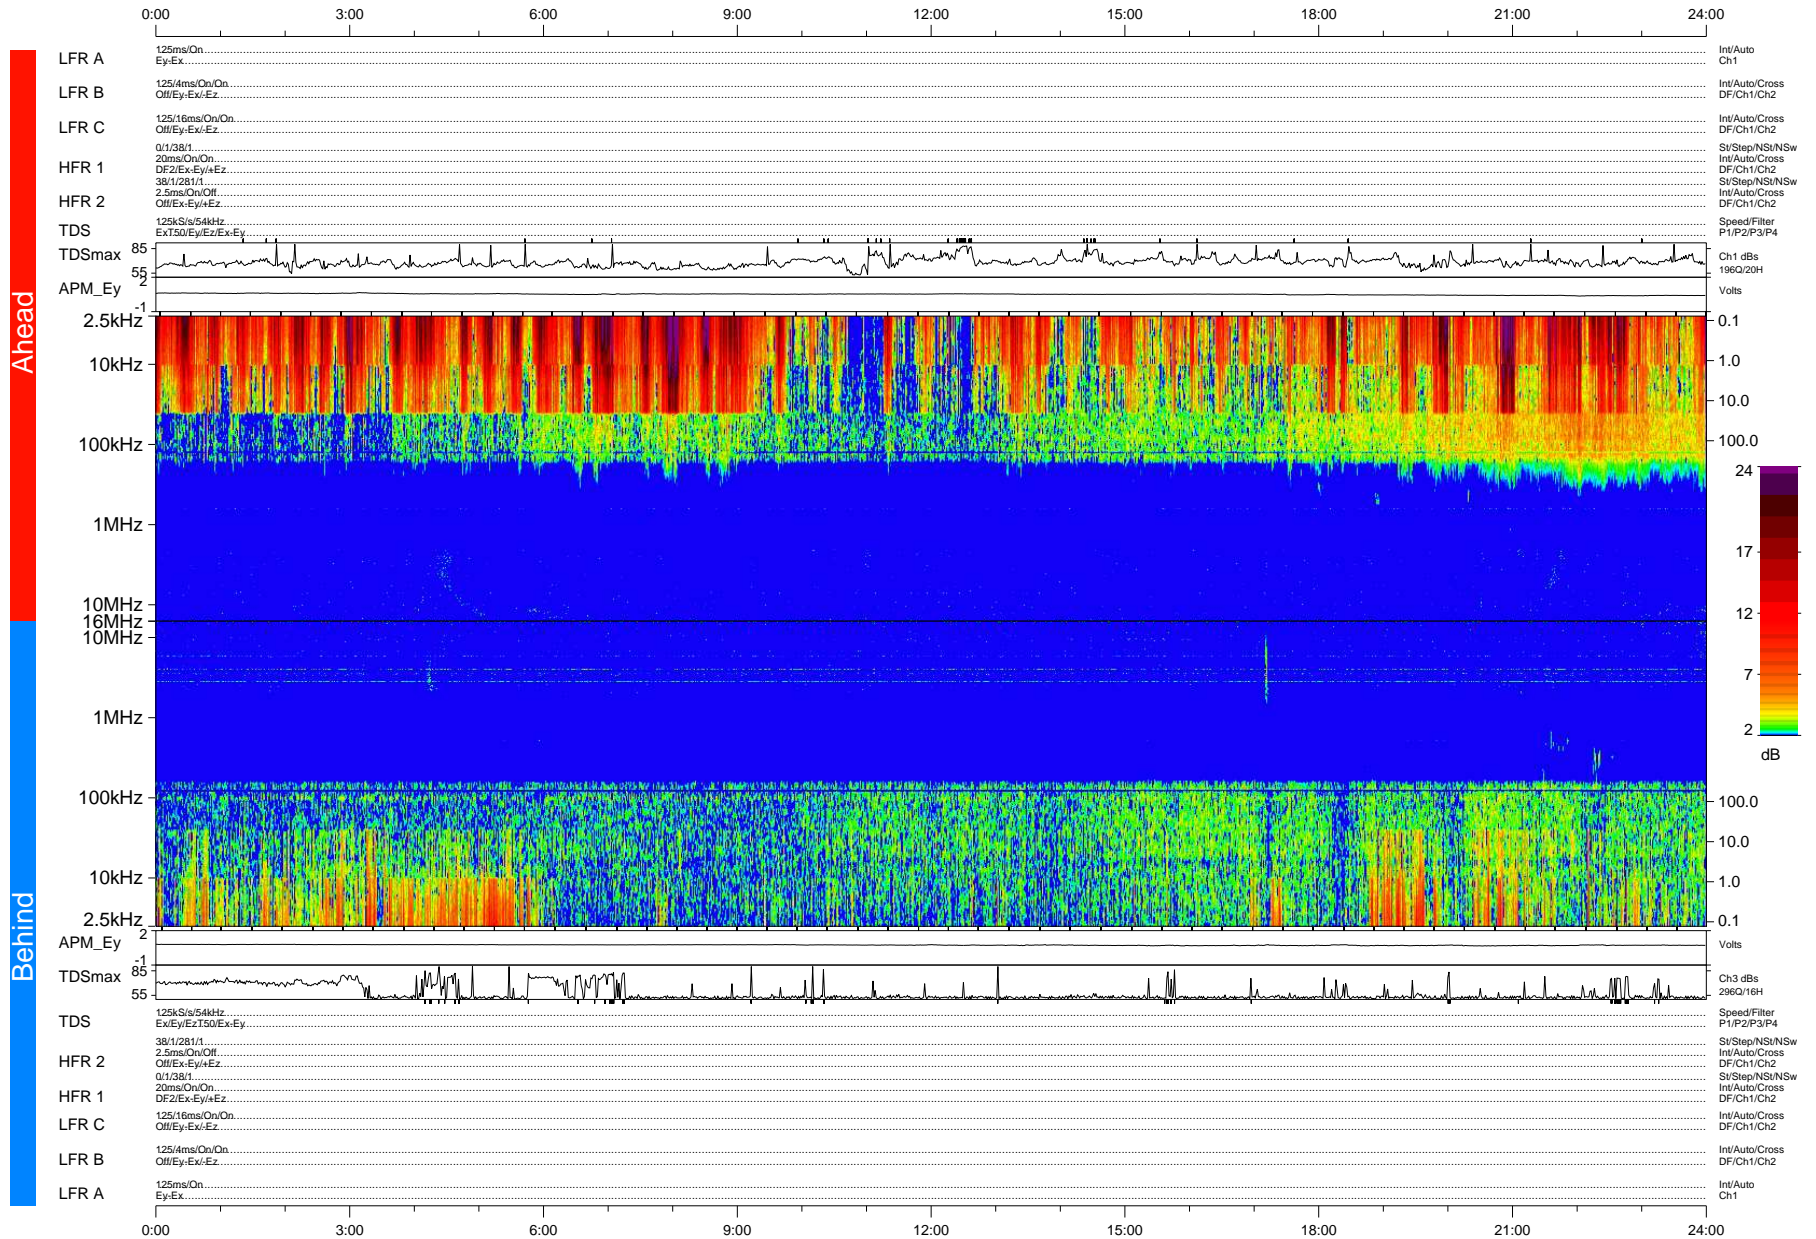

STEREO/WAVES Daily Summary - 24-Feb-2008 (DOY 055)

Ahead source file: swaves_ahead_2008_055_1_04.fin (Recovery: 100.0% HK, 90% Pkts)
Ahead PSE Angle: 22.2°

DPU up 150.5d, V388d5

Behind PSE Angle: -23.7°
Behind source file: swaves_behind_2008_055_1_04.fin (Recovery: 100.0% HK, 104% Pkts)

Time (UTC)