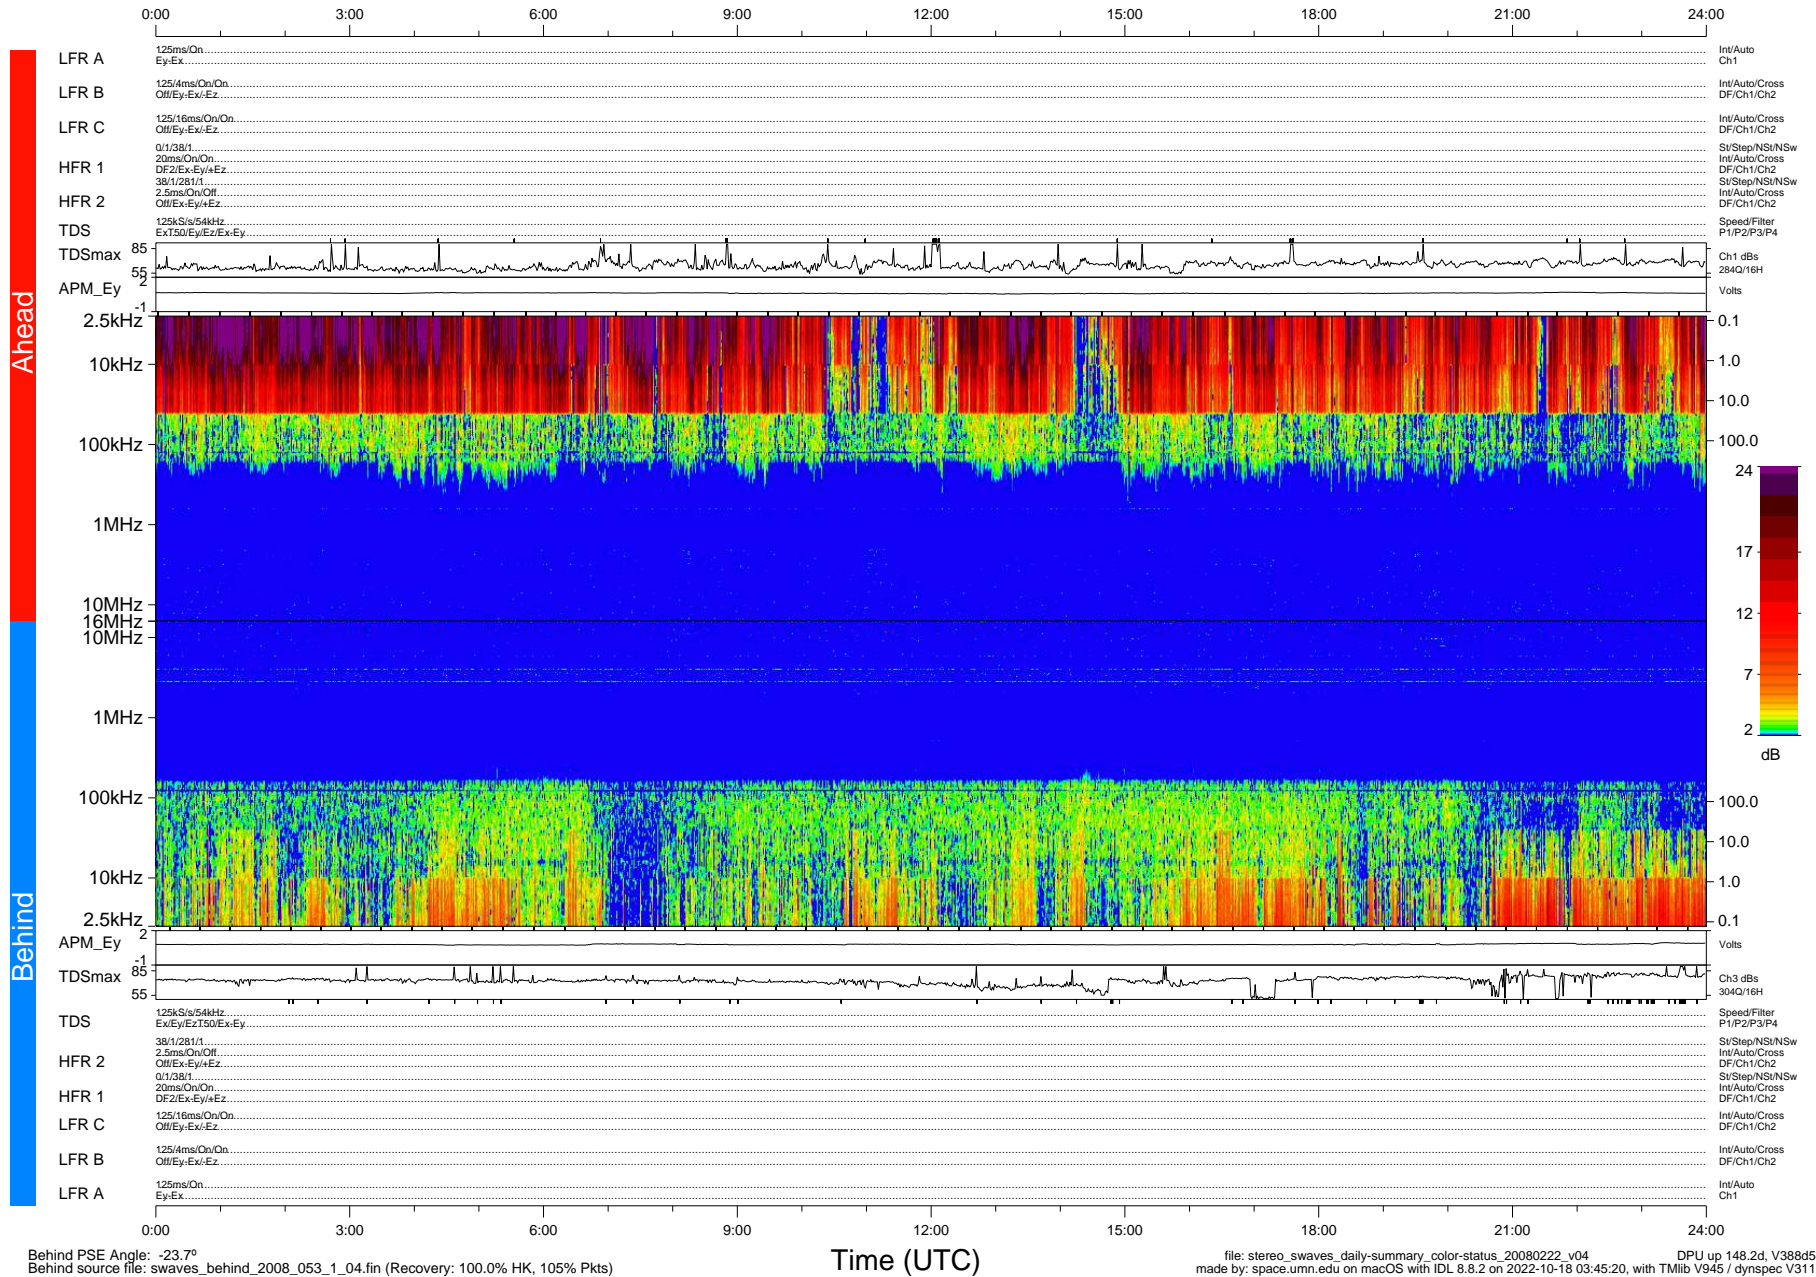

STEREO/WAVES Daily Summary - 22-Feb-2008 (DOY 053)

Ahead source file: swaves_ahead_2008_053_1_04.fin (Recovery: 100.0% HK, 102% Pkts)
Ahead PSE Angle: 22.2°

DPU up 148.5d, V388d5

Behind PSE Angle: -23.7°
Behind source file: swaves_behind_2008_053_1_04.fin (Recovery: 100.0% HK, 105% Pkts)

Time (UTC)