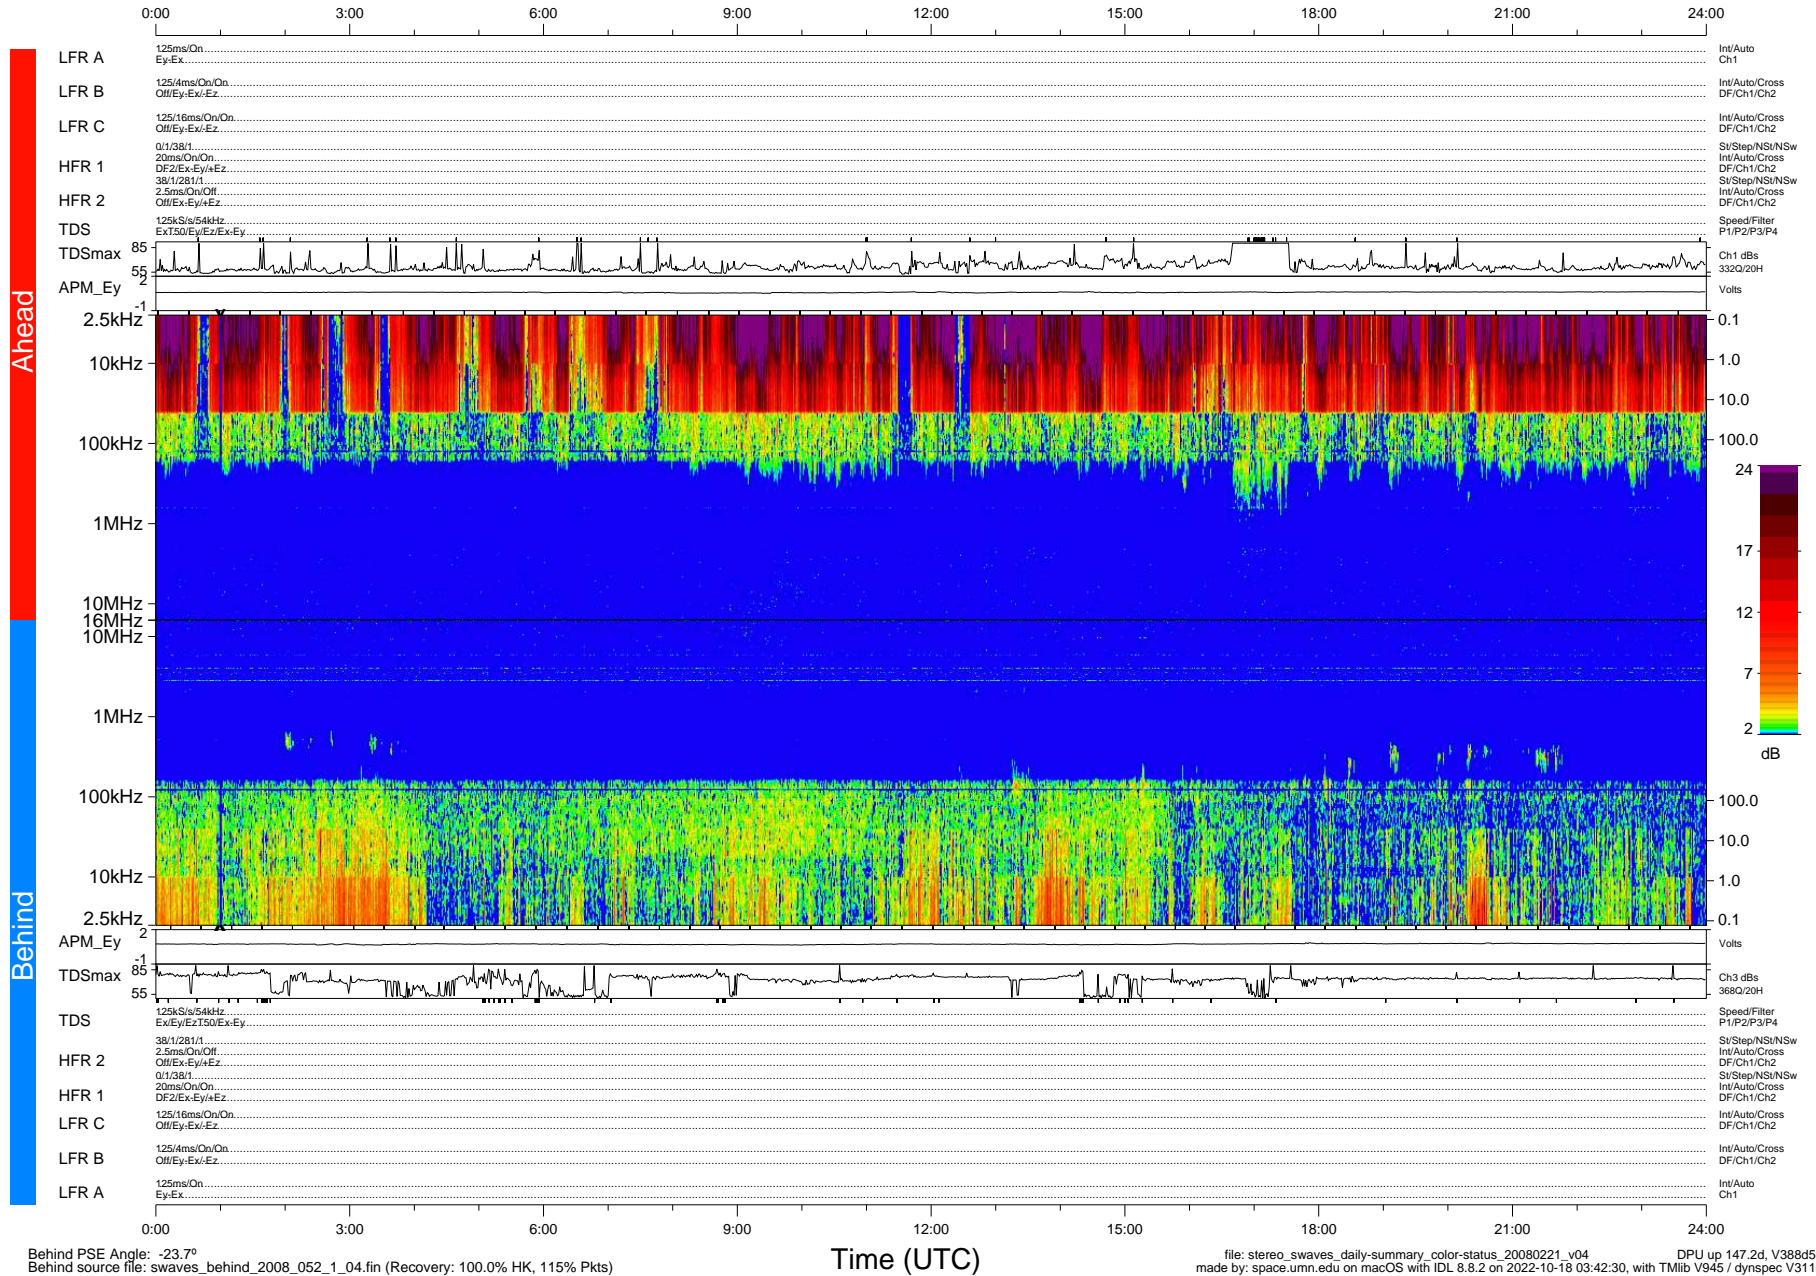

STEREO/WAVES Daily Summary - 21-Feb-2008 (DOY 052)

Ahead source file: swaves_ahead_2008_052_1_04.fin (Recovery: 100.0% HK, 109% Pkts)
Ahead PSE Angle: 22.2°

DPU up 147.5d, V388d5

Behind PSE Angle: -23.7°
Behind source file: swaves_behind_2008_052_1_04.fin (Recovery: 100.0% HK, 115% Pkts)