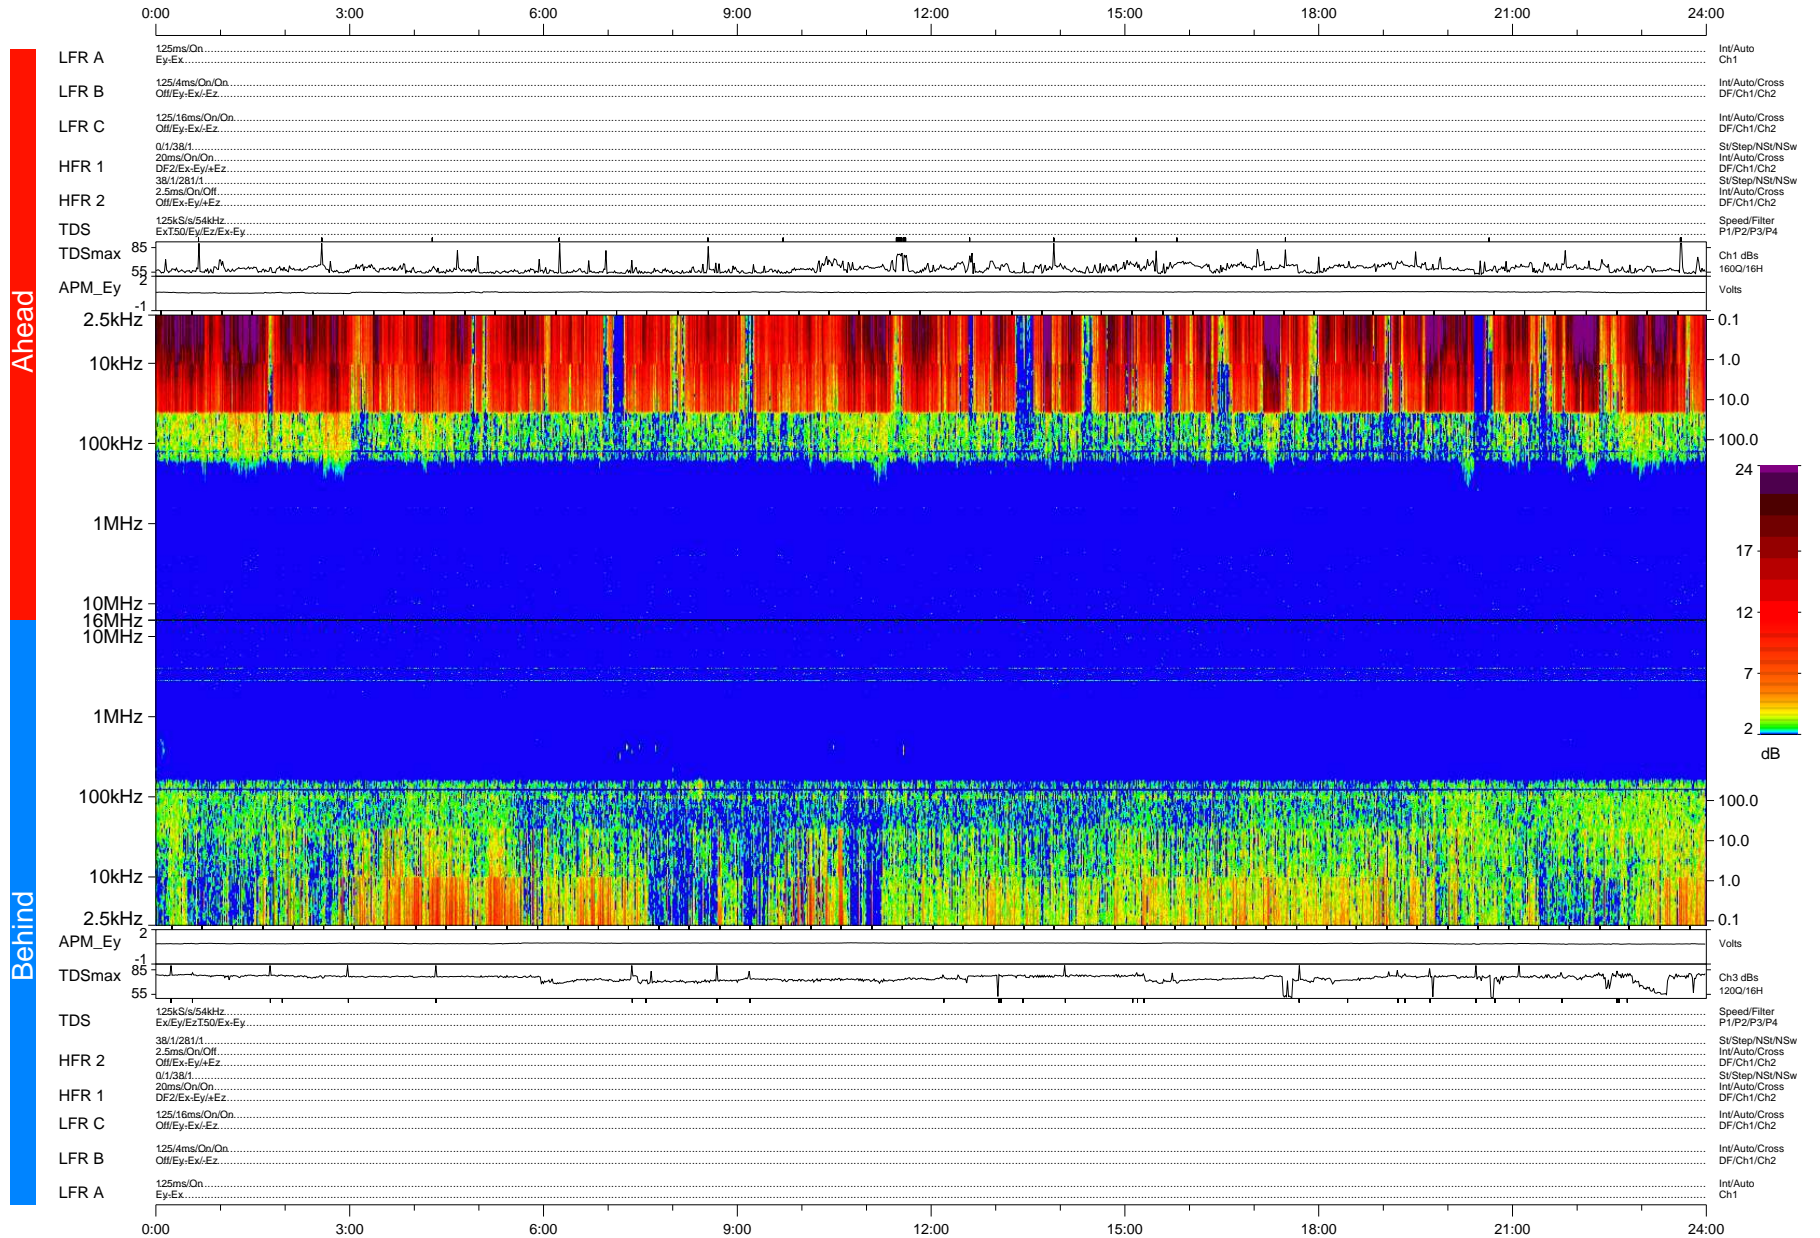

# STEREO/WAVES Daily Summary - 20-Feb-2008 (DOY 051)

Ahead source file: swaves\_ahead\_2008\_051\_1\_04.fin (Recovery: 100.0% HK, 84% Pkts)  
 Ahead PSE Angle: 22.1°

DPU up 146.5d, V388d5

Behind PSE Angle: -23.7°  
 Behind source file: swaves\_behind\_2008\_051\_1\_04.fin (Recovery: 100.0% HK, 78% Pkts)

Time (UTC)

file: stereo\_swaves\_daily-summary\_color-status\_20080220\_v04 DPU up 146.2d, V388d5  
 made by: space.umn.edu on macOS with IDL 8.8.2 on 2022-10-18 03:39:38, with TMLib V945 / dynspec V311