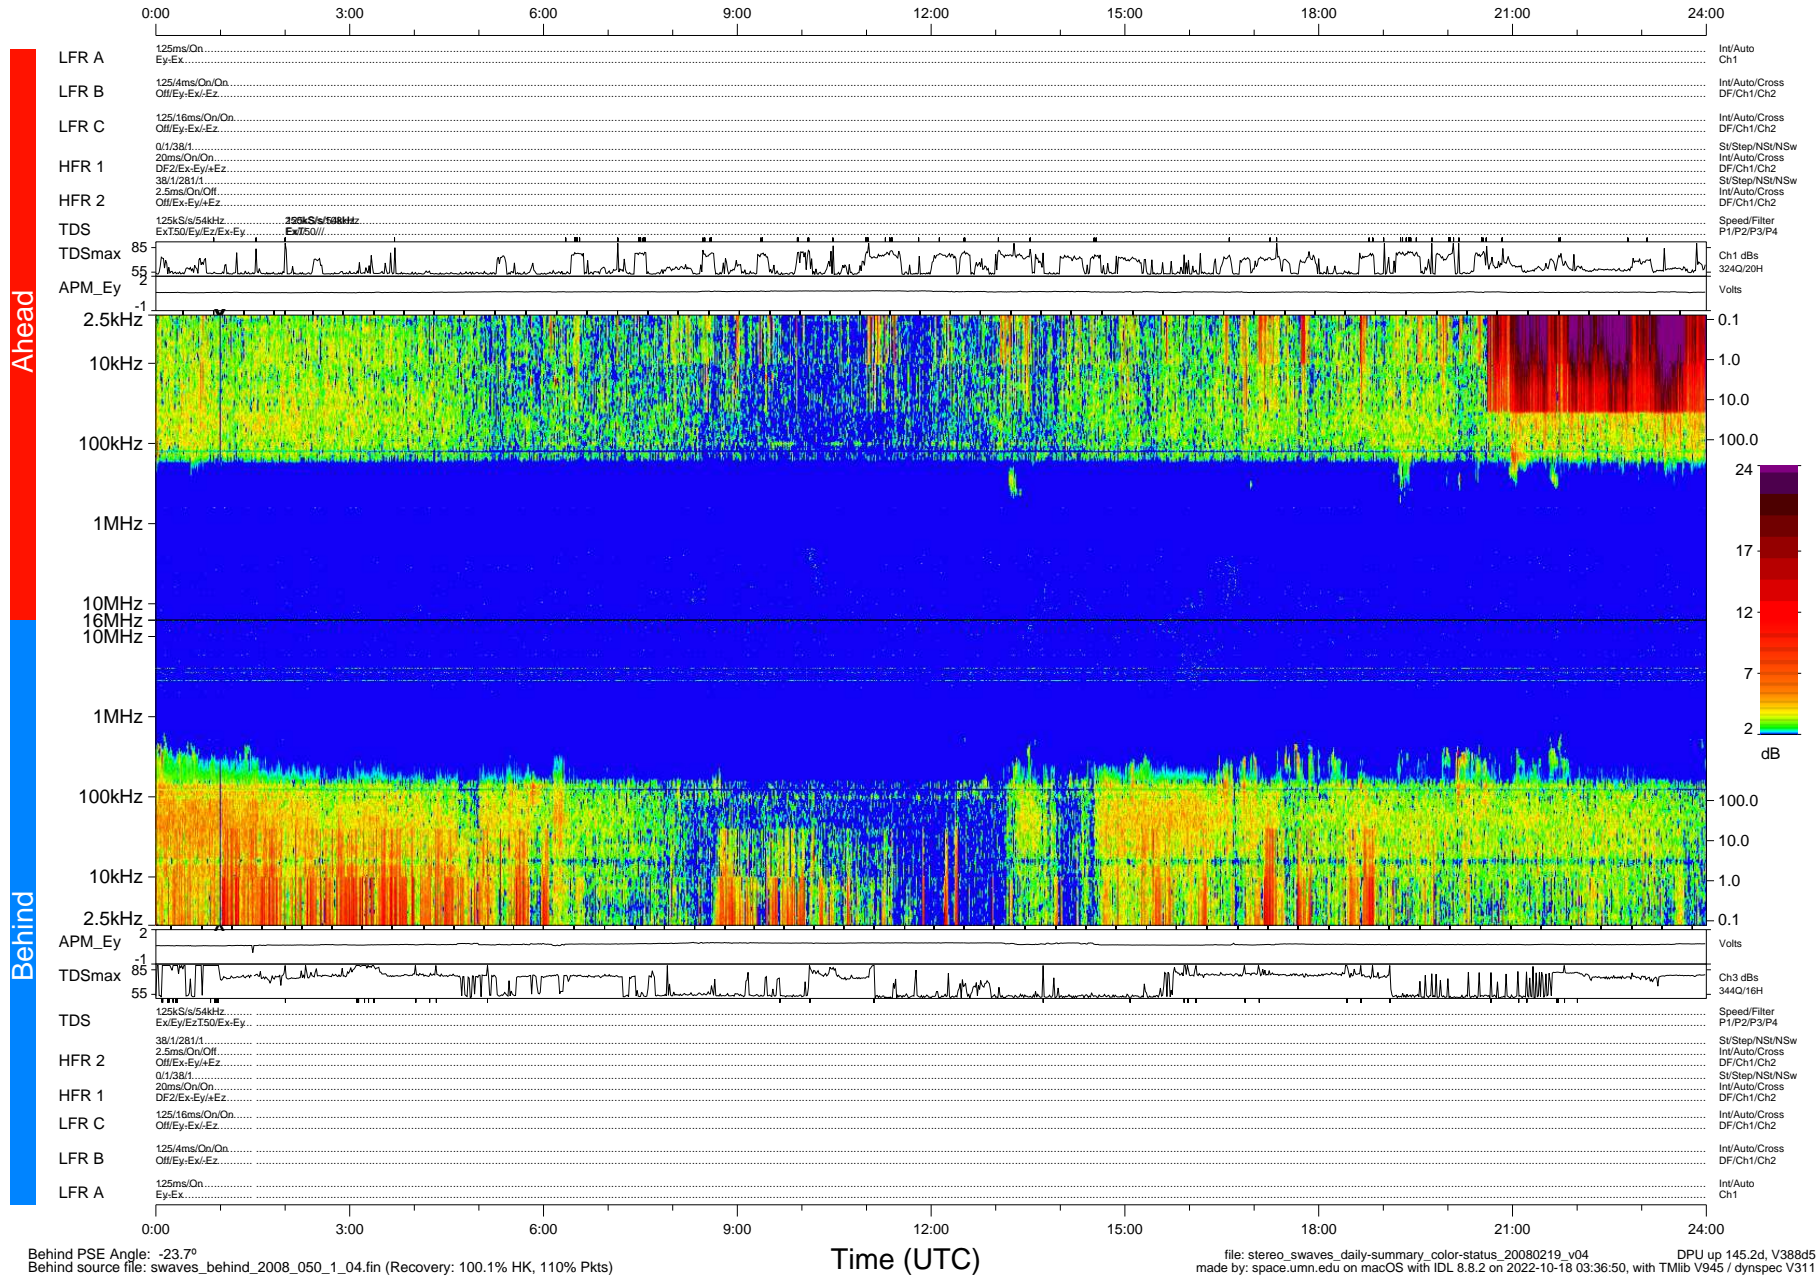

STEREO/WAVES Daily Summary - 19-Feb-2008 (DOY 050)

Ahead source file: swaves_ahead_2008_050_1_04.fin (Recovery: 100.0% HK, 108% Pkts)
Ahead PSE Angle: 22.1°

DPU up 145.5d, V388d5

Behind PSE Angle: -23.7°
Behind source file: swaves_behind_2008_050_1_04.fin (Recovery: 100.1% HK, 110% Pkts)

Time (UTC)