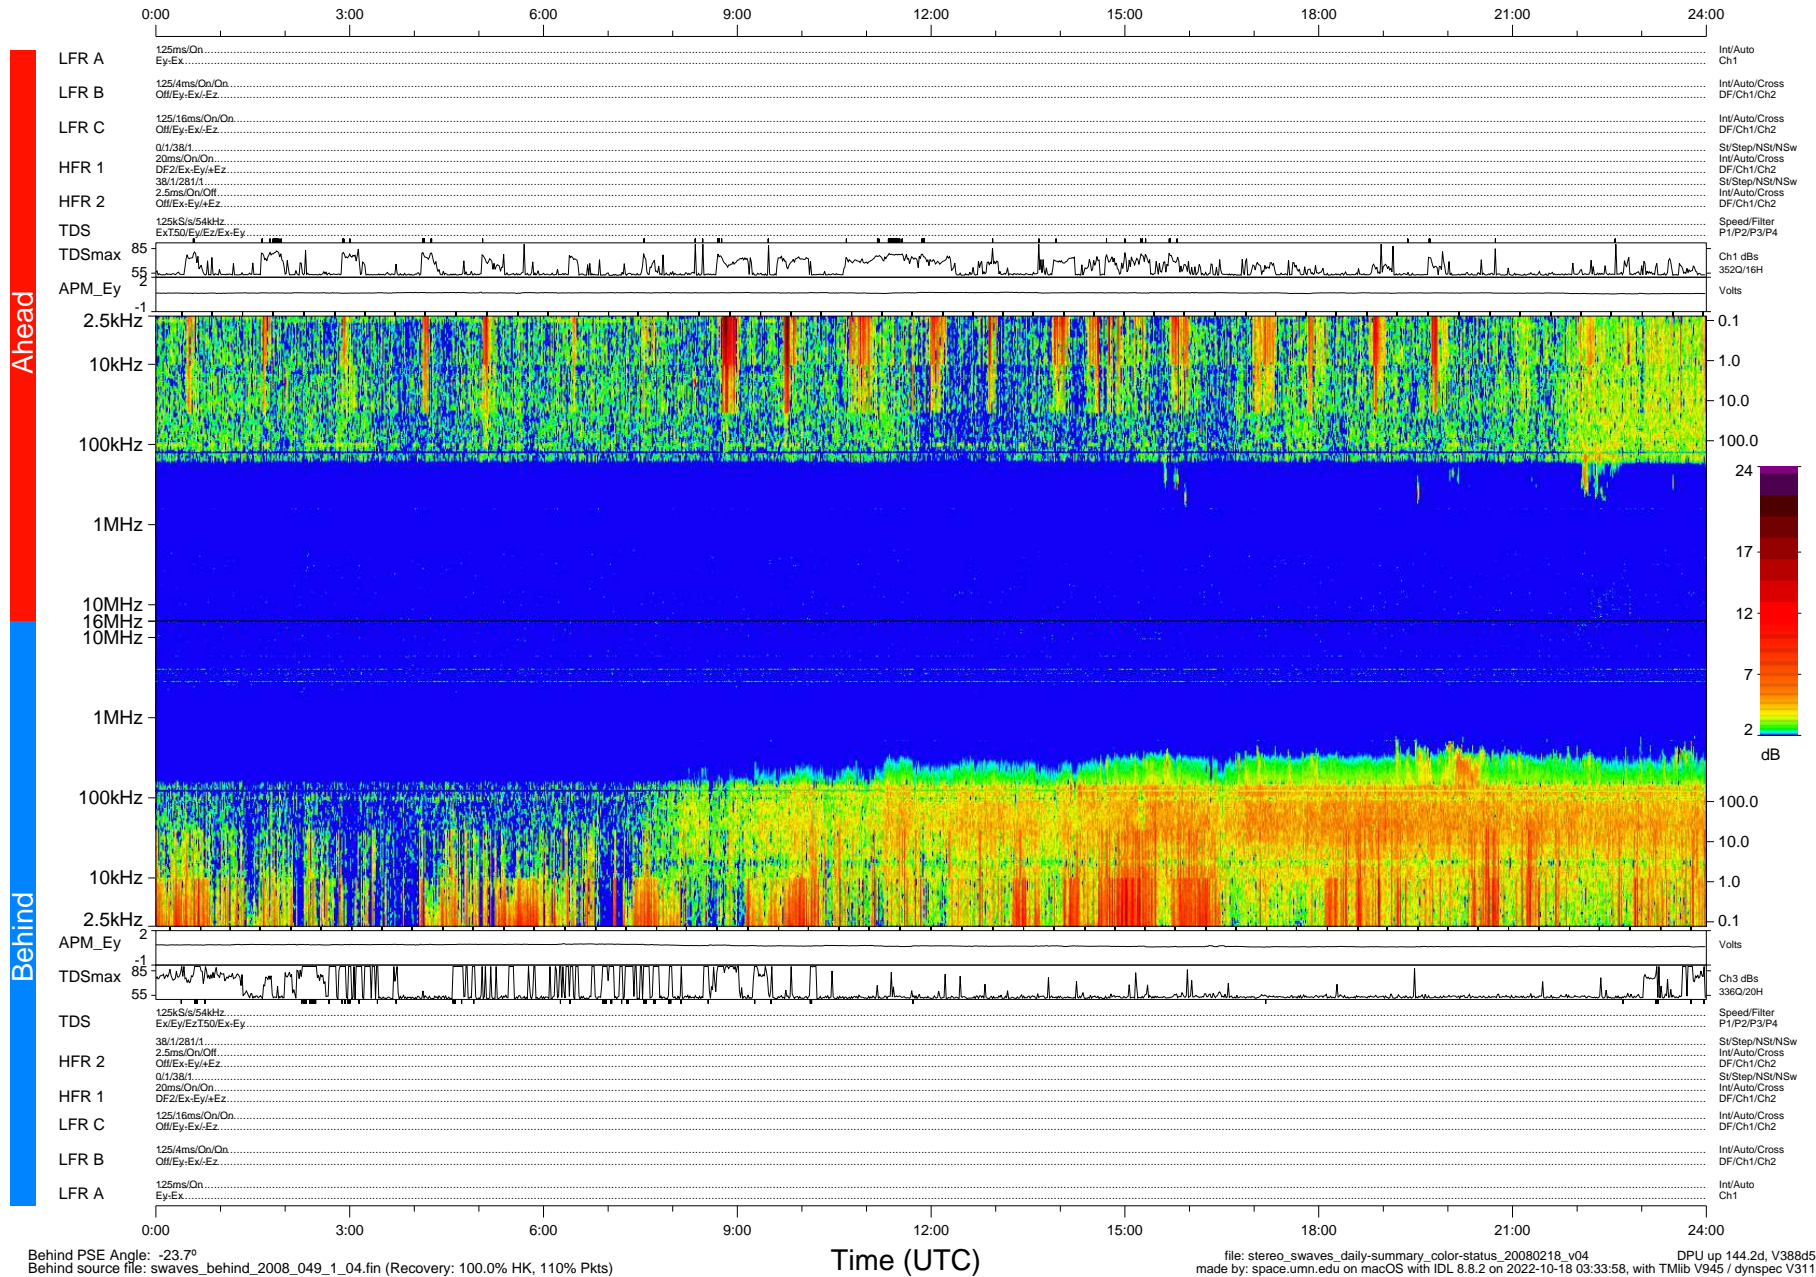

STEREO/WAVES Daily Summary - 18-Feb-2008 (DOY 049)

Ahead source file: swaves_ahead_2008_049_1_04.fin (Recovery: 100.0% HK, 112% Pkts)
Ahead PSE Angle: 22.0°

DPU up 144.5d, V388d5

Behind PSE Angle: -23.7°
Behind source file: swaves_behind_2008_049_1_04.fin (Recovery: 100.0% HK, 110% Pkts)

Time (UTC)