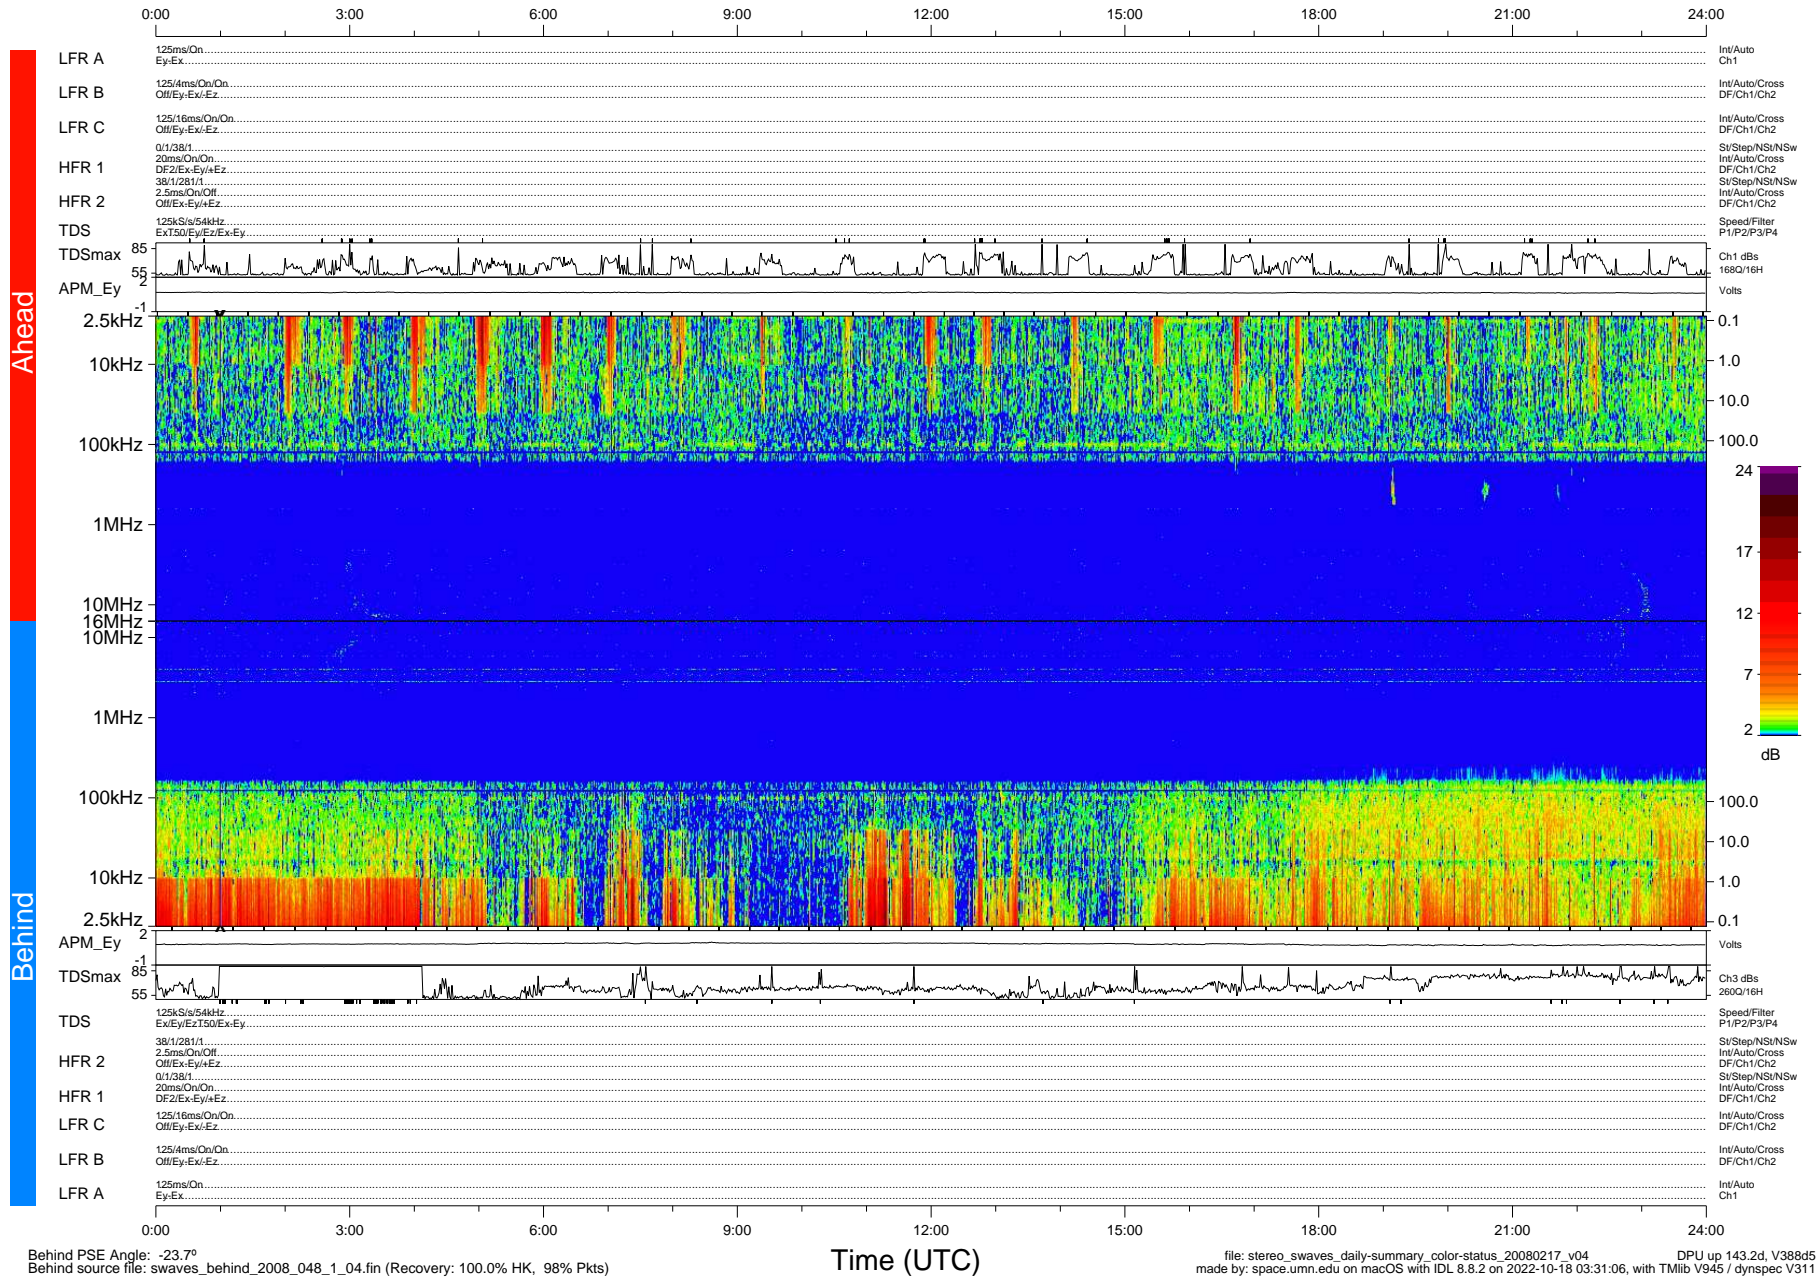

STEREO/WAVES Daily Summary - 17-Feb-2008 (DOY 048)

Ahead source file: swaves_ahead_2008_048_1_04.fin (Recovery: 100.0% HK, 85% Pkts)
Ahead PSE Angle: 22.0°

DPU up 143.5d, V388d5

Behind PSE Angle: -23.7°
Behind source file: swaves_behind_2008_048_1_04.fin (Recovery: 100.0% HK, 98% Pkts)

Time (UTC)