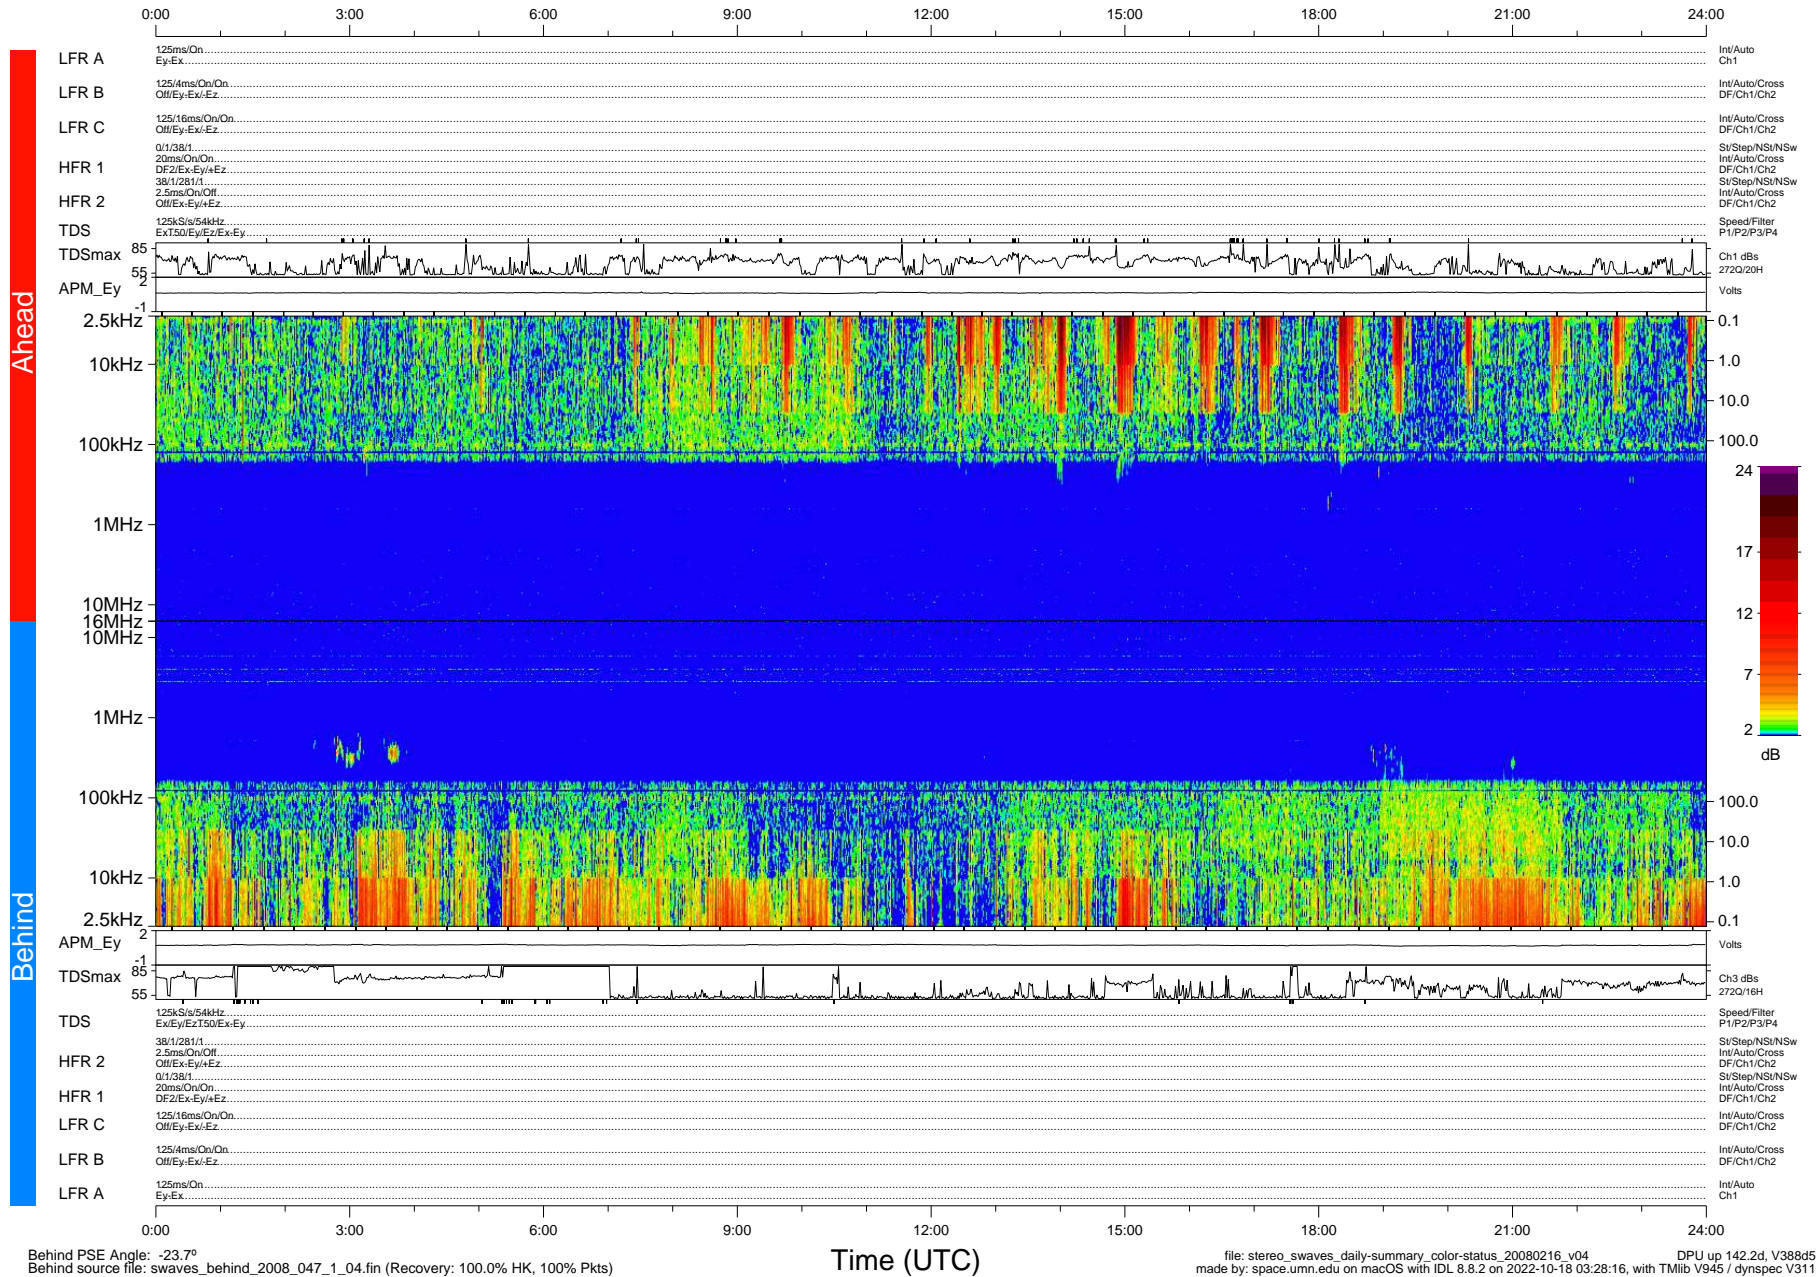

STEREO/WAVES Daily Summary - 16-Feb-2008 (DOY 047)

Ahead source file: swaves_ahead_2008_047_1_04.fin (Recovery: 100.0% HK, 101% Pkts)
Ahead PSE Angle: 22.0°

DPU up 142.5d, V388d5

Behind PSE Angle: -23.7°
Behind source file: swaves_behind_2008_047_1_04.fin (Recovery: 100.0% HK, 100% Pkts)