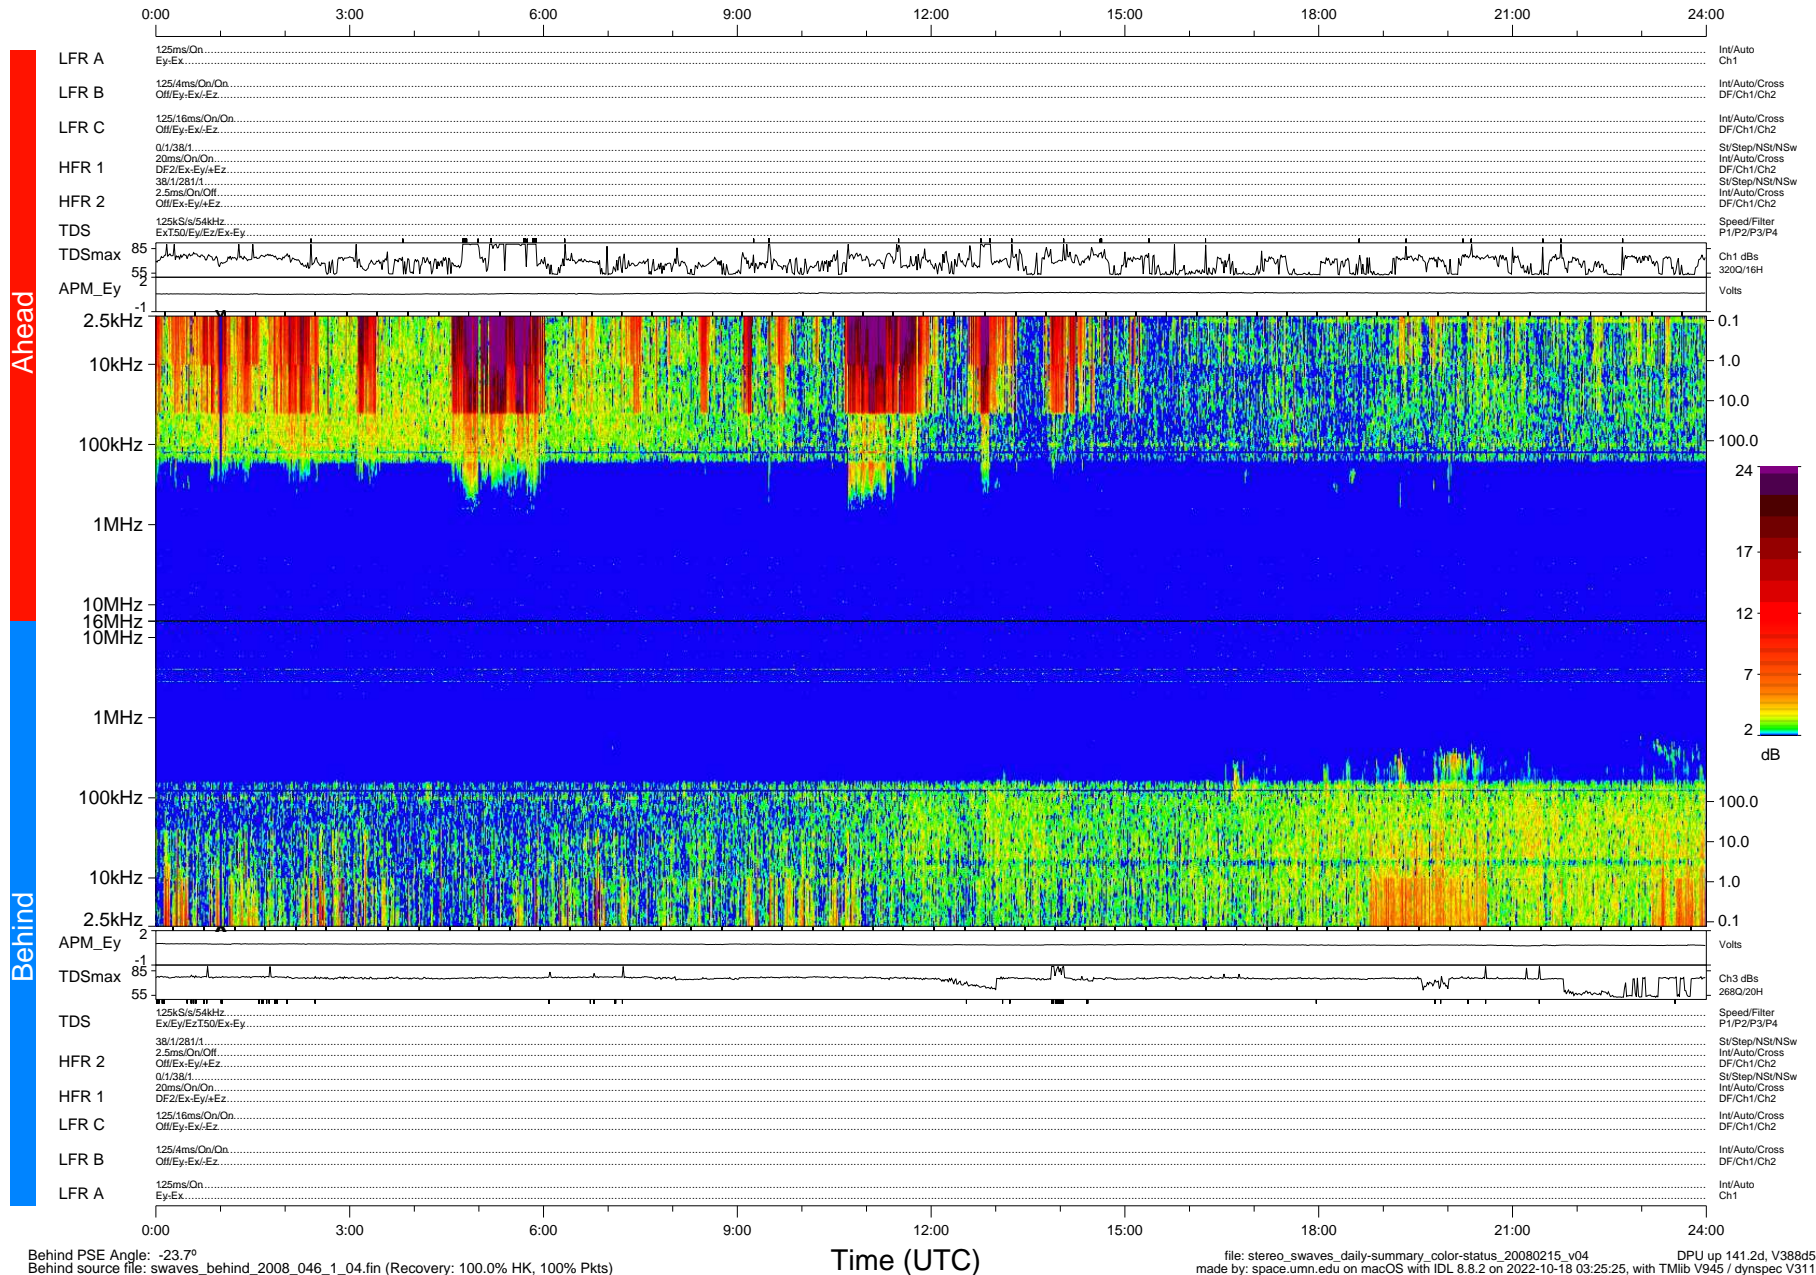

STEREO/WAVES Daily Summary - 15-Feb-2008 (DOY 046)

Ahead source file: swaves_ahead_2008_046_1_04.fin (Recovery: 100.0% HK, 107% Pkts)
Ahead PSE Angle: 21.9°

DPU up 141.5d, V388d5

Behind PSE Angle: -23.7°
Behind source file: swaves_behind_2008_046_1_04.fin (Recovery: 100.0% HK, 100% Pkts)

Time (UTC)