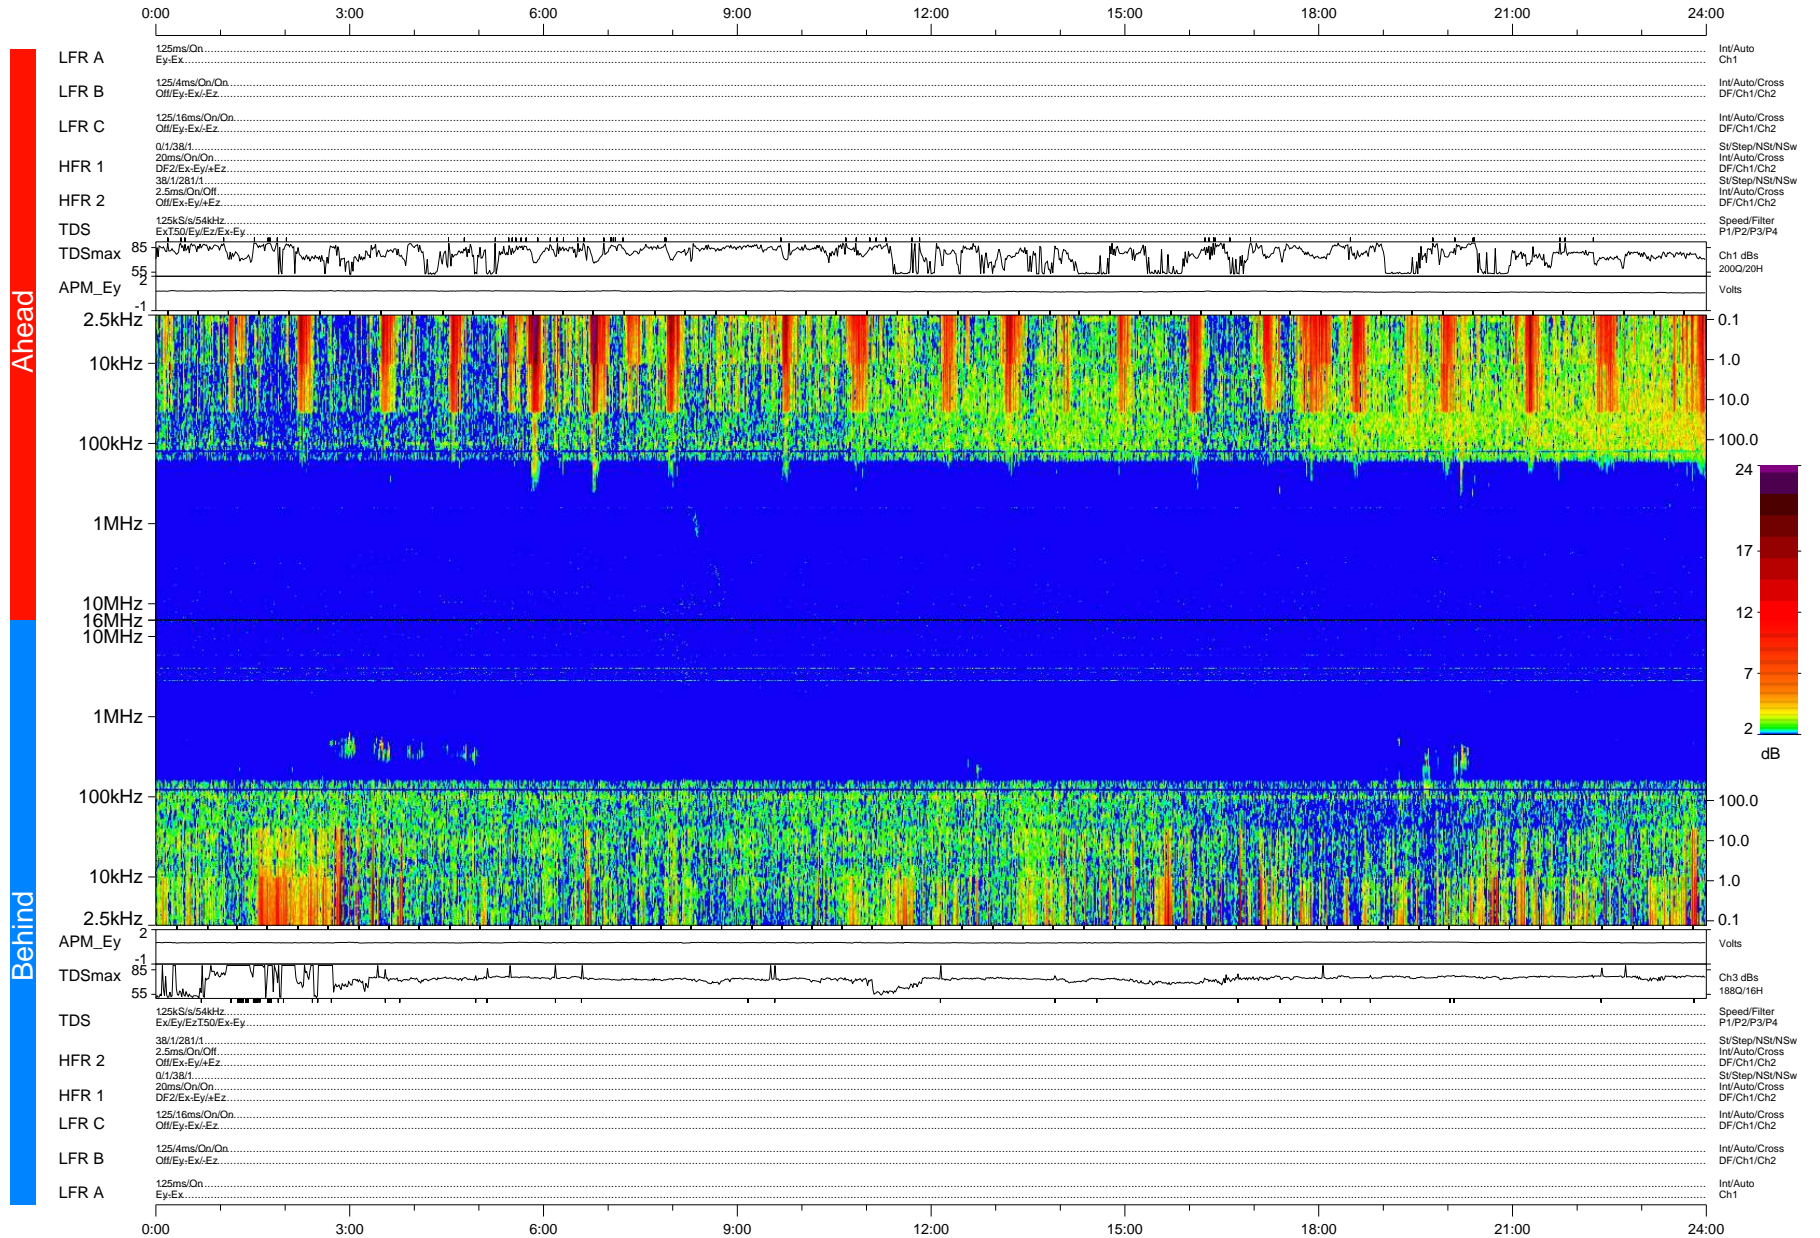

STEREO/WAVES Daily Summary - 14-Feb-2008 (DOY 045)

Ahead source file: swaves_ahead_2008_045_1_04.fin (Recovery: 100.0% HK, 90% Pkts)
Ahead PSE Angle: 21.9°

DPU up 140.5d, V388d5

Behind PSE Angle: -23.7°
Behind source file: swaves_behind_2008_045_1_04.fin (Recovery: 100.0% HK, 88% Pkts)

Time (UTC)