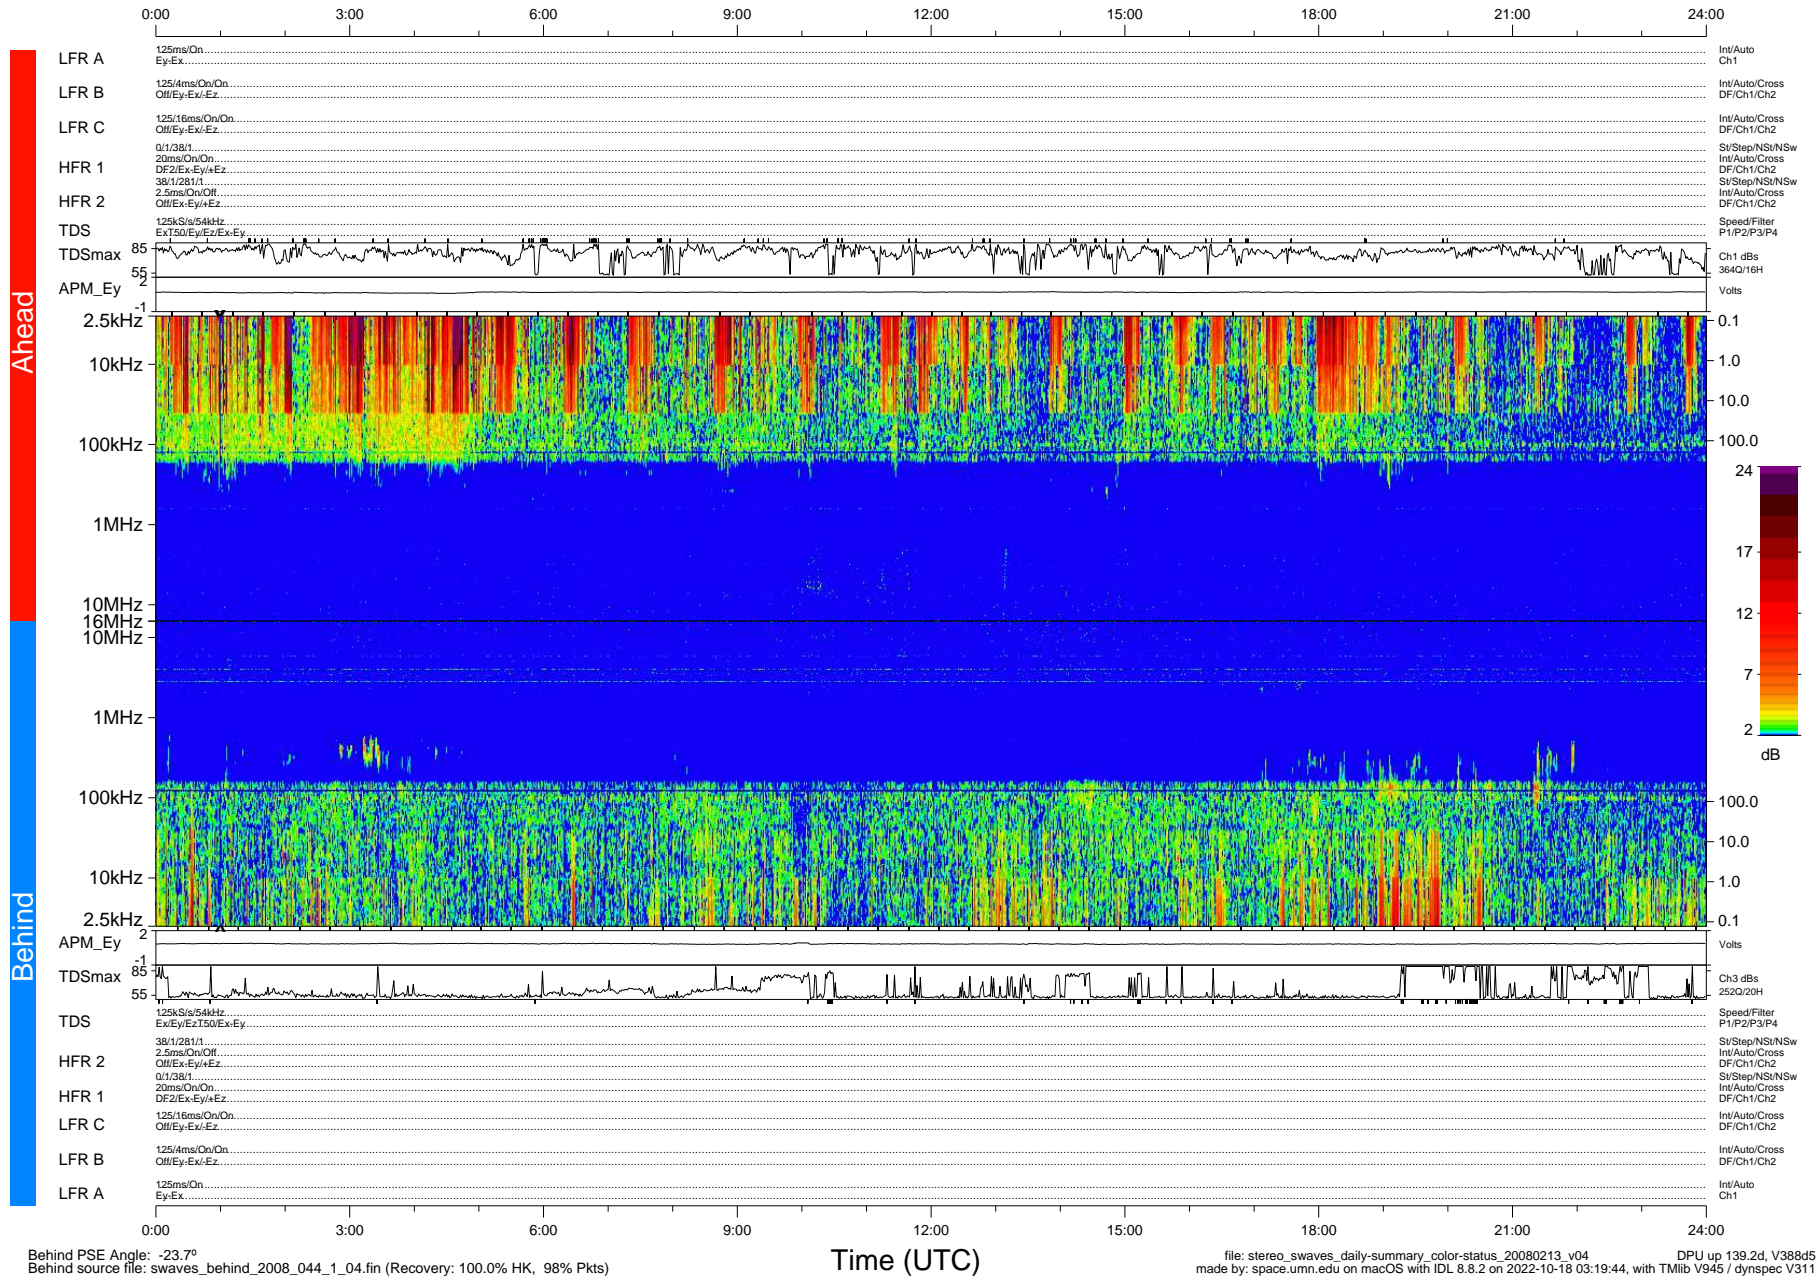

STEREO/WAVES Daily Summary - 13-Feb-2008 (DOY 044)

Ahead source file: swaves_ahead_2008_044_1_04.fin (Recovery: 100.0% HK, 114% Pkts)
Ahead PSE Angle: 21.9°

DPU up 139.5d, V388d5

Behind PSE Angle: -23.7°
Behind source file: swaves_behind_2008_044_1_04.fin (Recovery: 100.0% HK, 98% Pkts)

Time (UTC)