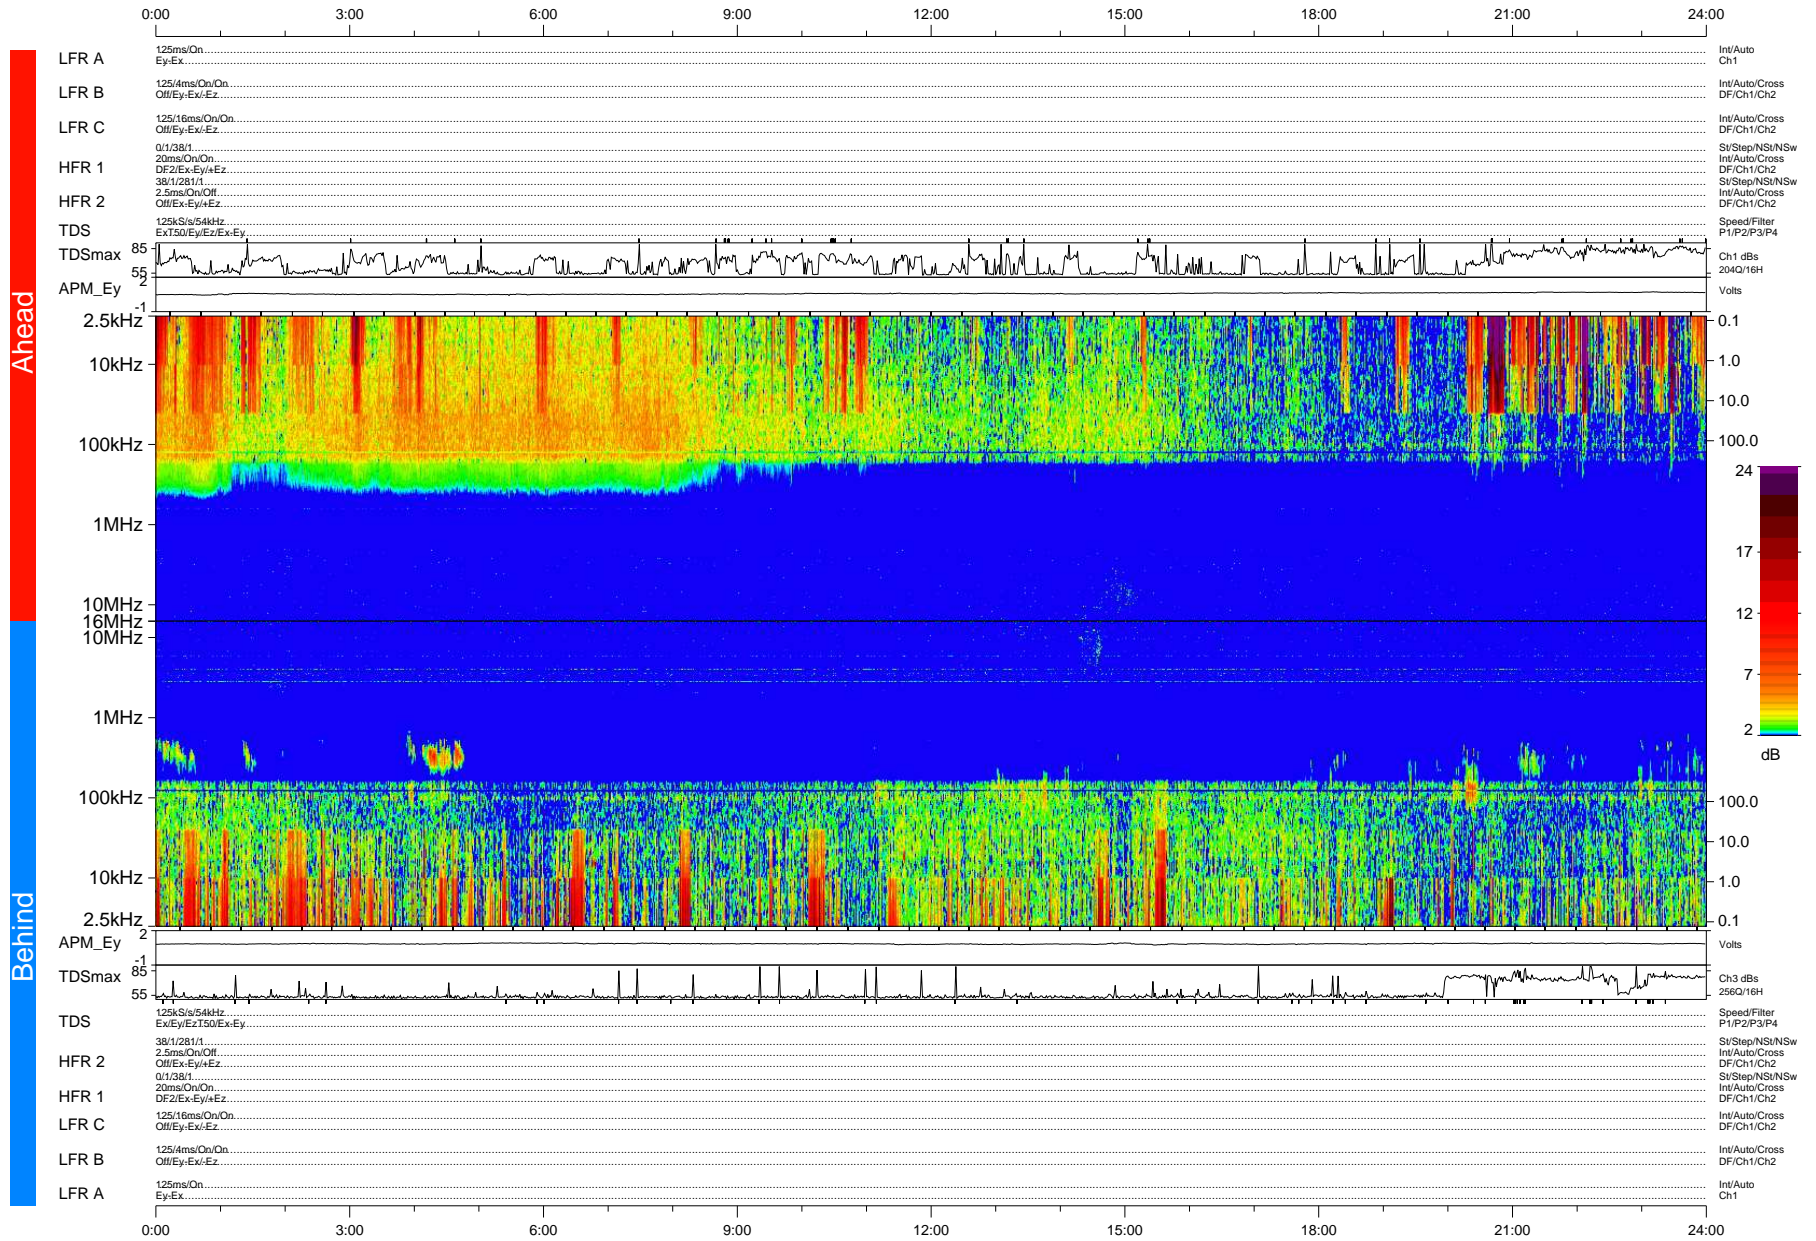

STEREO/WAVES Daily Summary - 12-Feb-2008 (DOY 043)

Ahead source file: swaves_ahead_2008_043_1_04.fin (Recovery: 100.0% HK, 90% Pkts)
 Ahead PSE Angle: 21.9°

DPU up 138.5d, V388d5

Behind PSE Angle: -23.6°
 Behind source file: swaves_behind_2008_043_1_04.fin (Recovery: 100.0% HK, 98% Pkts)

Time (UTC)

file: stereo_swaves_daily-summary_color-status_20080212_v04 DPU up 138.2d, V388d5
 made by: space.umn.edu on macOS with IDL 8.8.2 on 2022-10-18 03:16:52, with TMLib V945 / dynspec V311