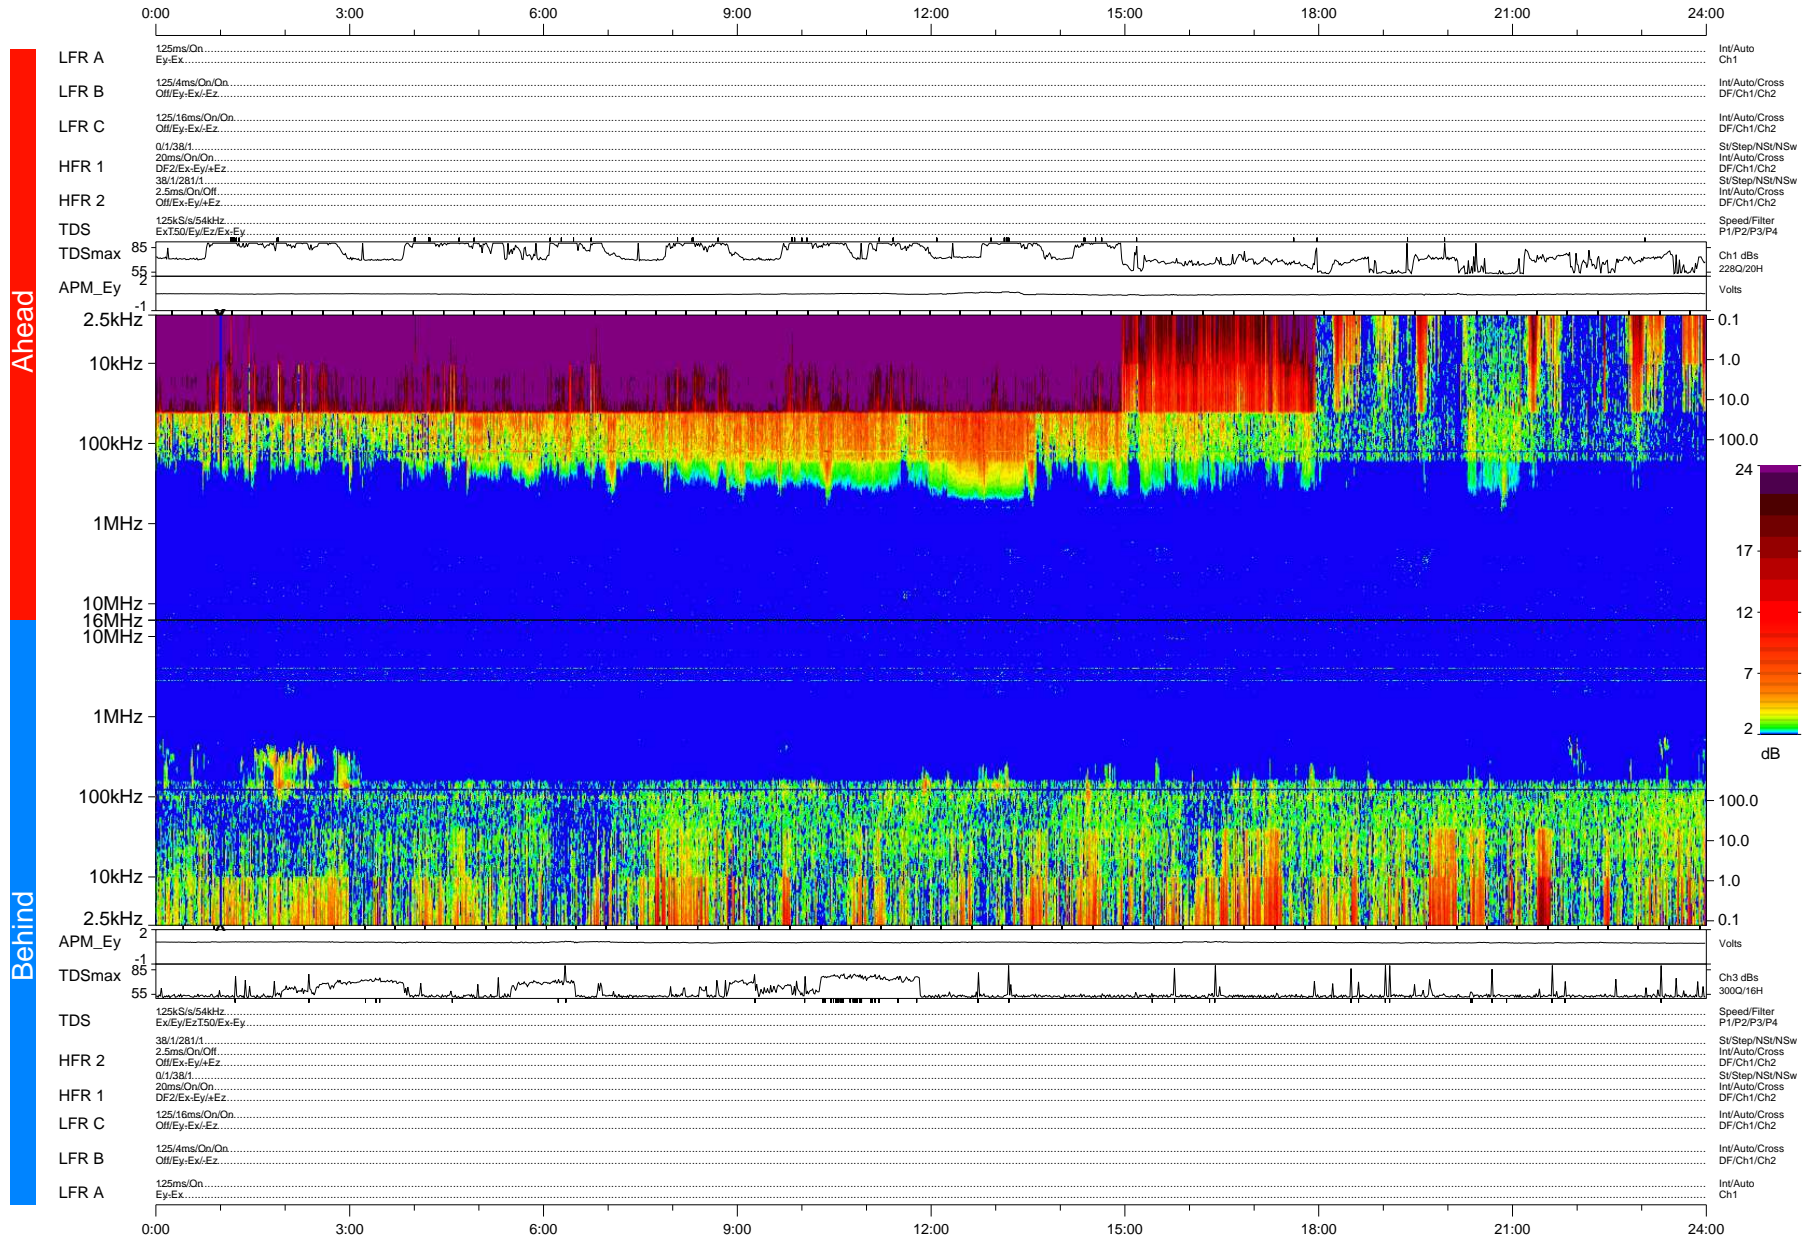

STEREO/WAVES Daily Summary - 11-Feb-2008 (DOY 042)

Ahead source file: swaves_ahead_2008_042_1_04.fin (Recovery: 100.0% HK, 94% Pkts)
Ahead PSE Angle: 21.9°

DPU up 137.5d, V388d5

Behind PSE Angle: -23.6°
Behind source file: swaves_behind_2008_042_1_04.fin (Recovery: 100.0% HK, 104% Pkts)

Time (UTC)