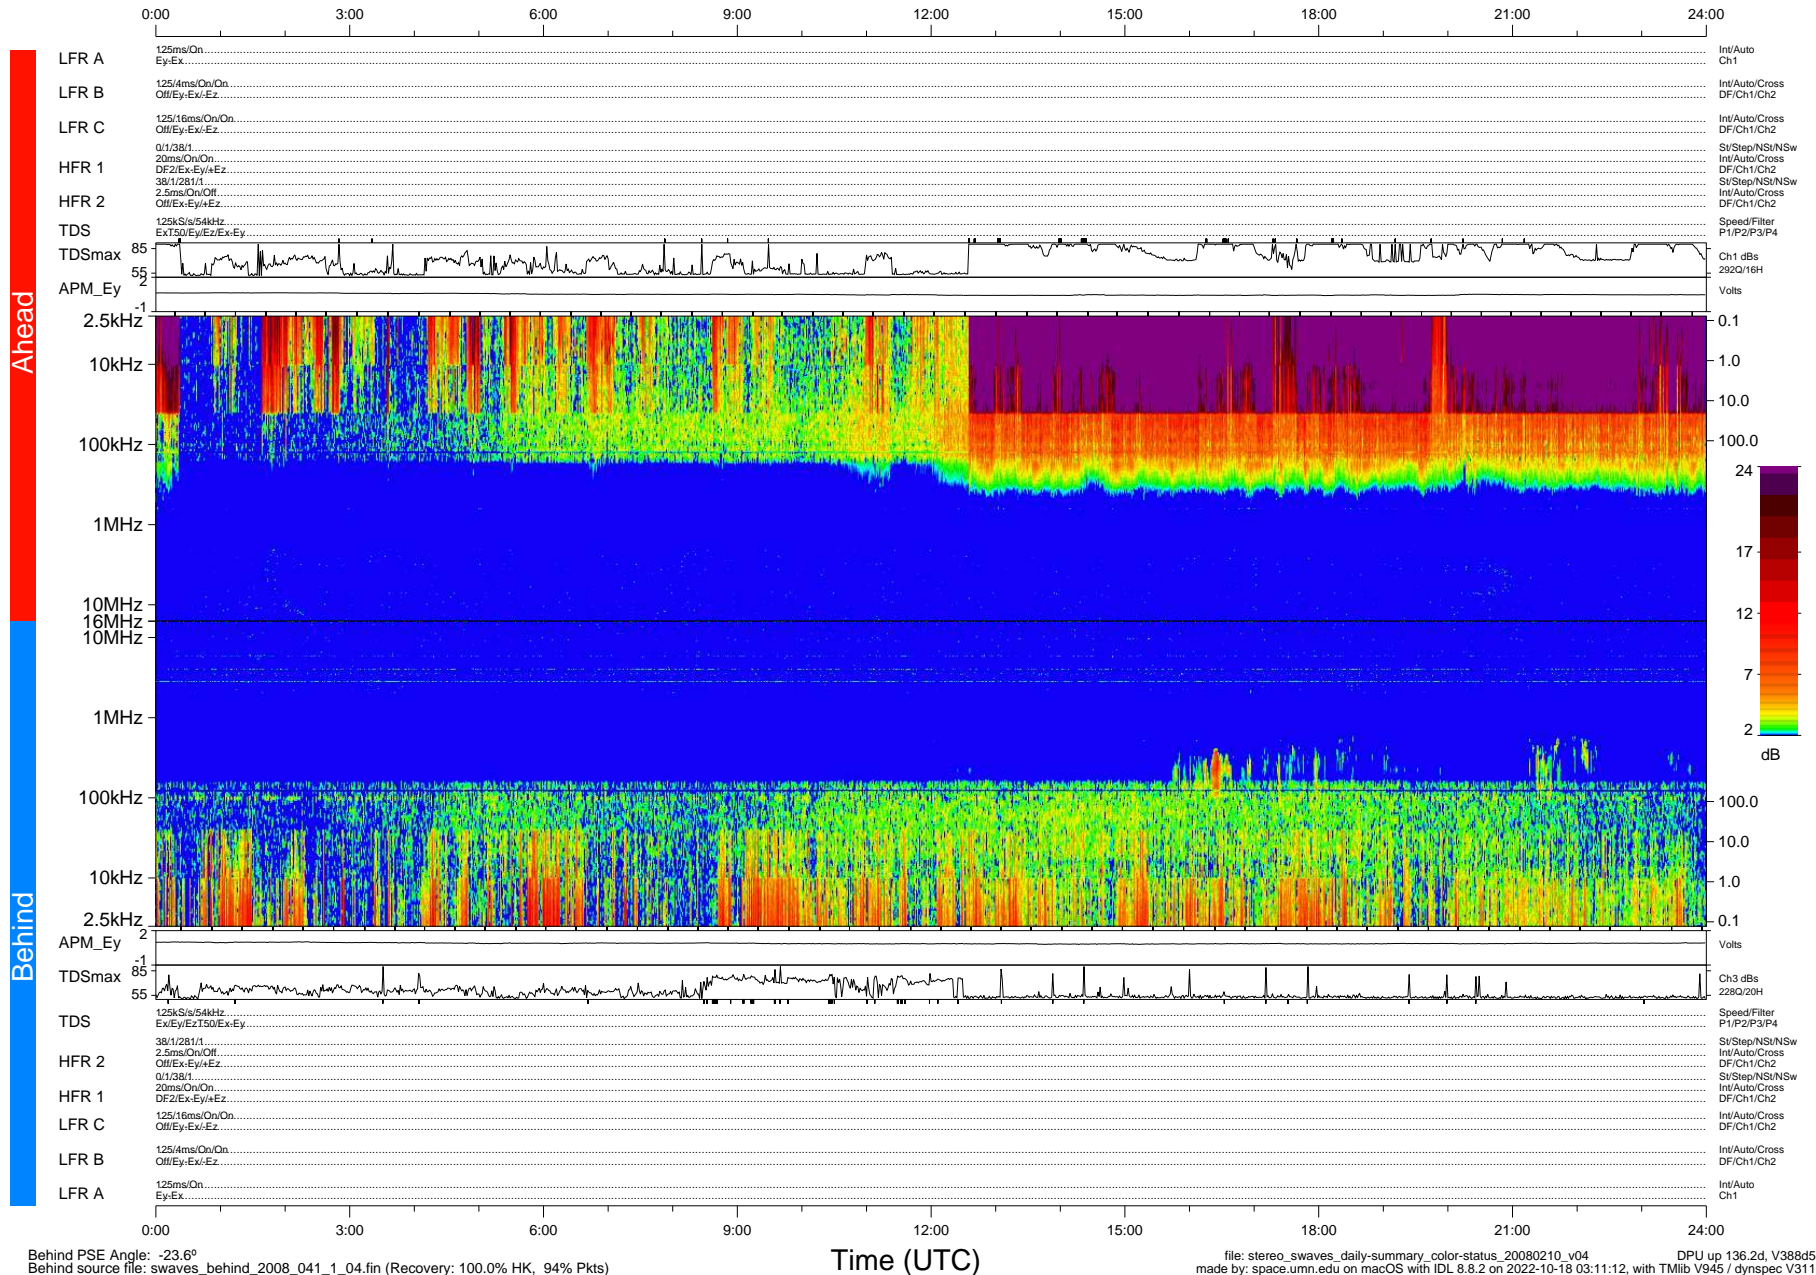

STEREO/WAVES Daily Summary - 10-Feb-2008 (DOY 041)

Ahead source file: swaves_ahead_2008_041_1_04.fin (Recovery: 100.0% HK, 103% Pkts)
Ahead PSE Angle: 21.9°

DPU up 136.5d, V388d5

Behind PSE Angle: -23.6°
Behind source file: swaves_behind_2008_041_1_04.fin (Recovery: 100.0% HK, 94% Pkts)