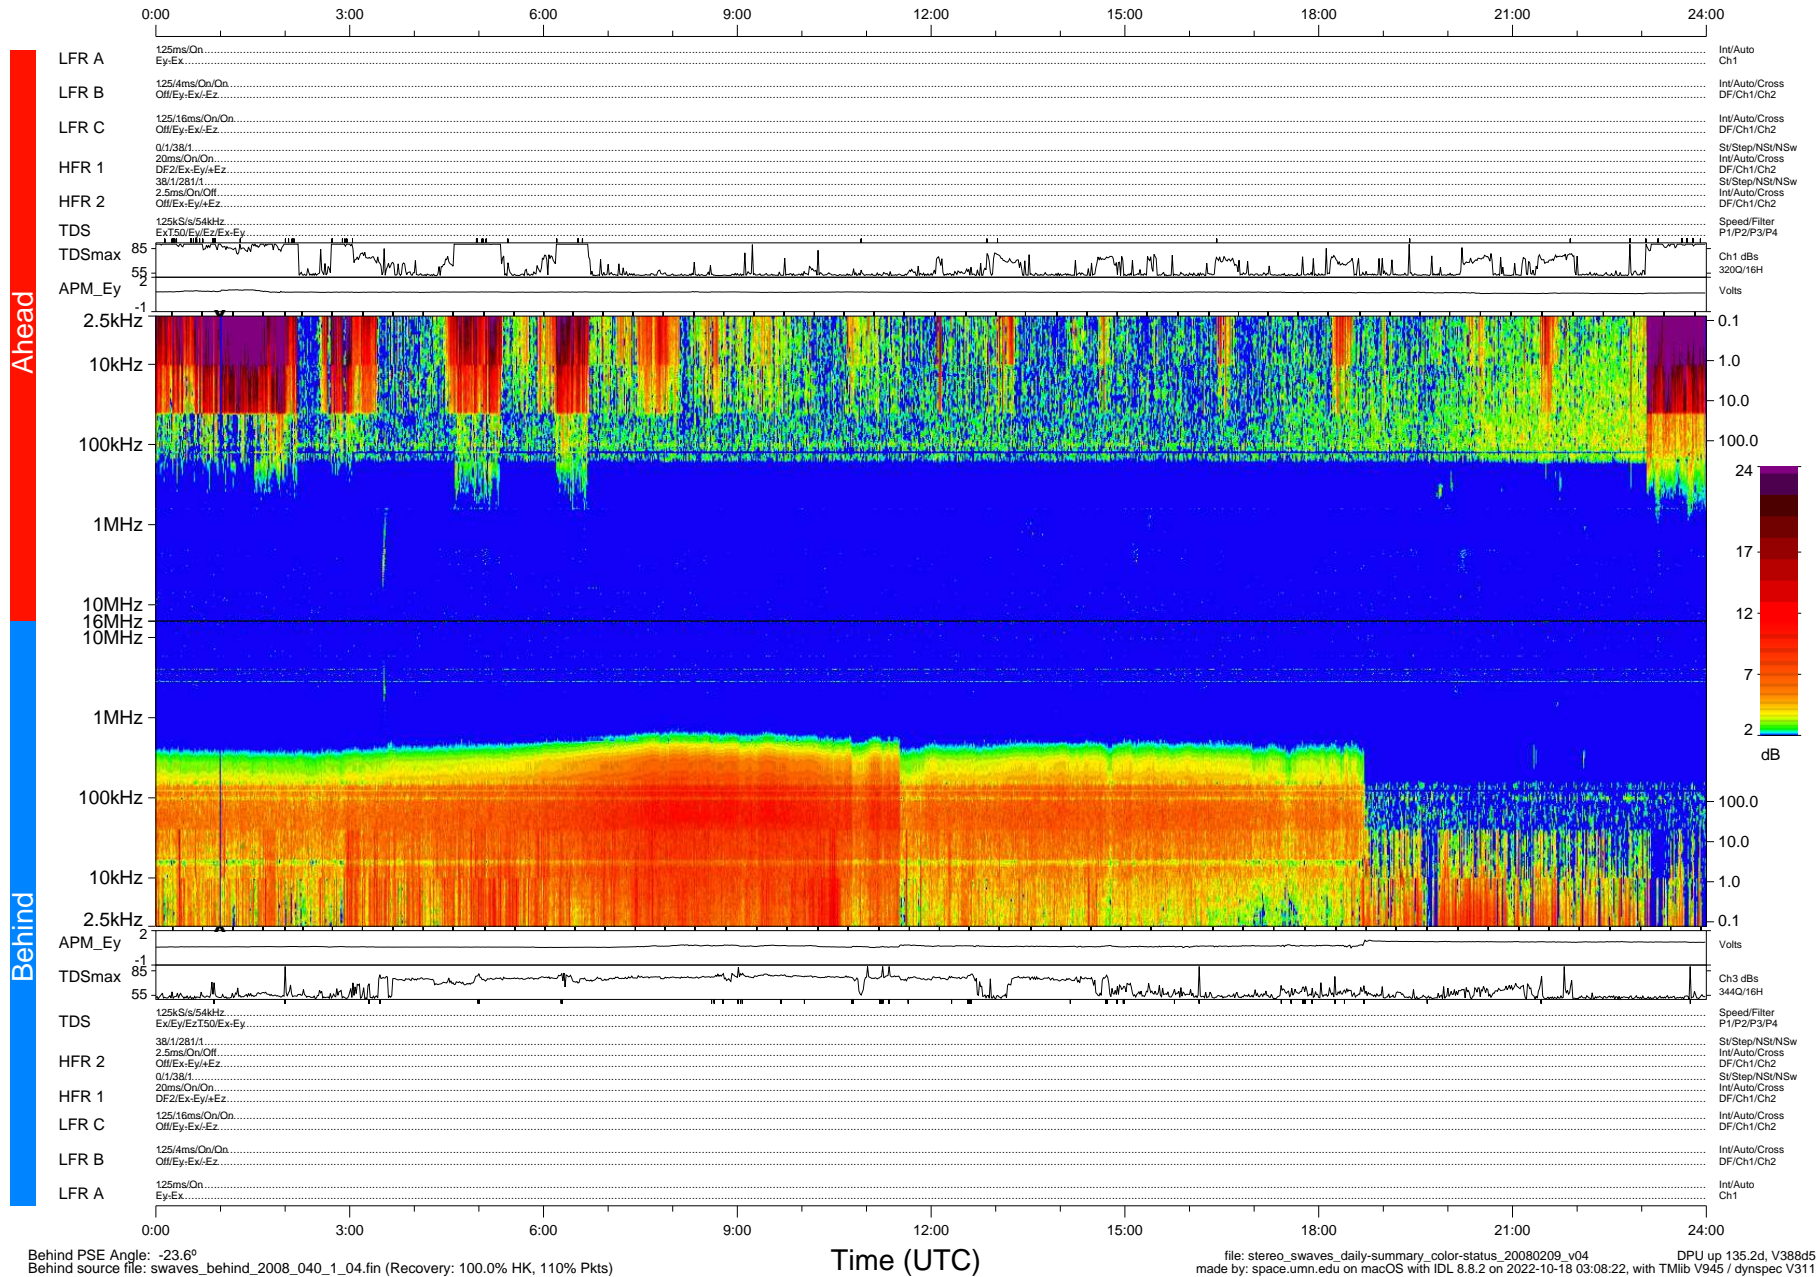

STEREO/WAVES Daily Summary - 09-Feb-2008 (DOY 040)

Ahead source file: swaves_ahead_2008_040_1_04.fin (Recovery: 100.0% HK, 107% Pkts)
Ahead PSE Angle: -21.8°

DPU up 135.5d, V388d5

Behind PSE Angle: -23.6°
Behind source file: swaves_behind_2008_040_1_04.fin (Recovery: 100.0% HK, 110% Pkts)

Time (UTC)