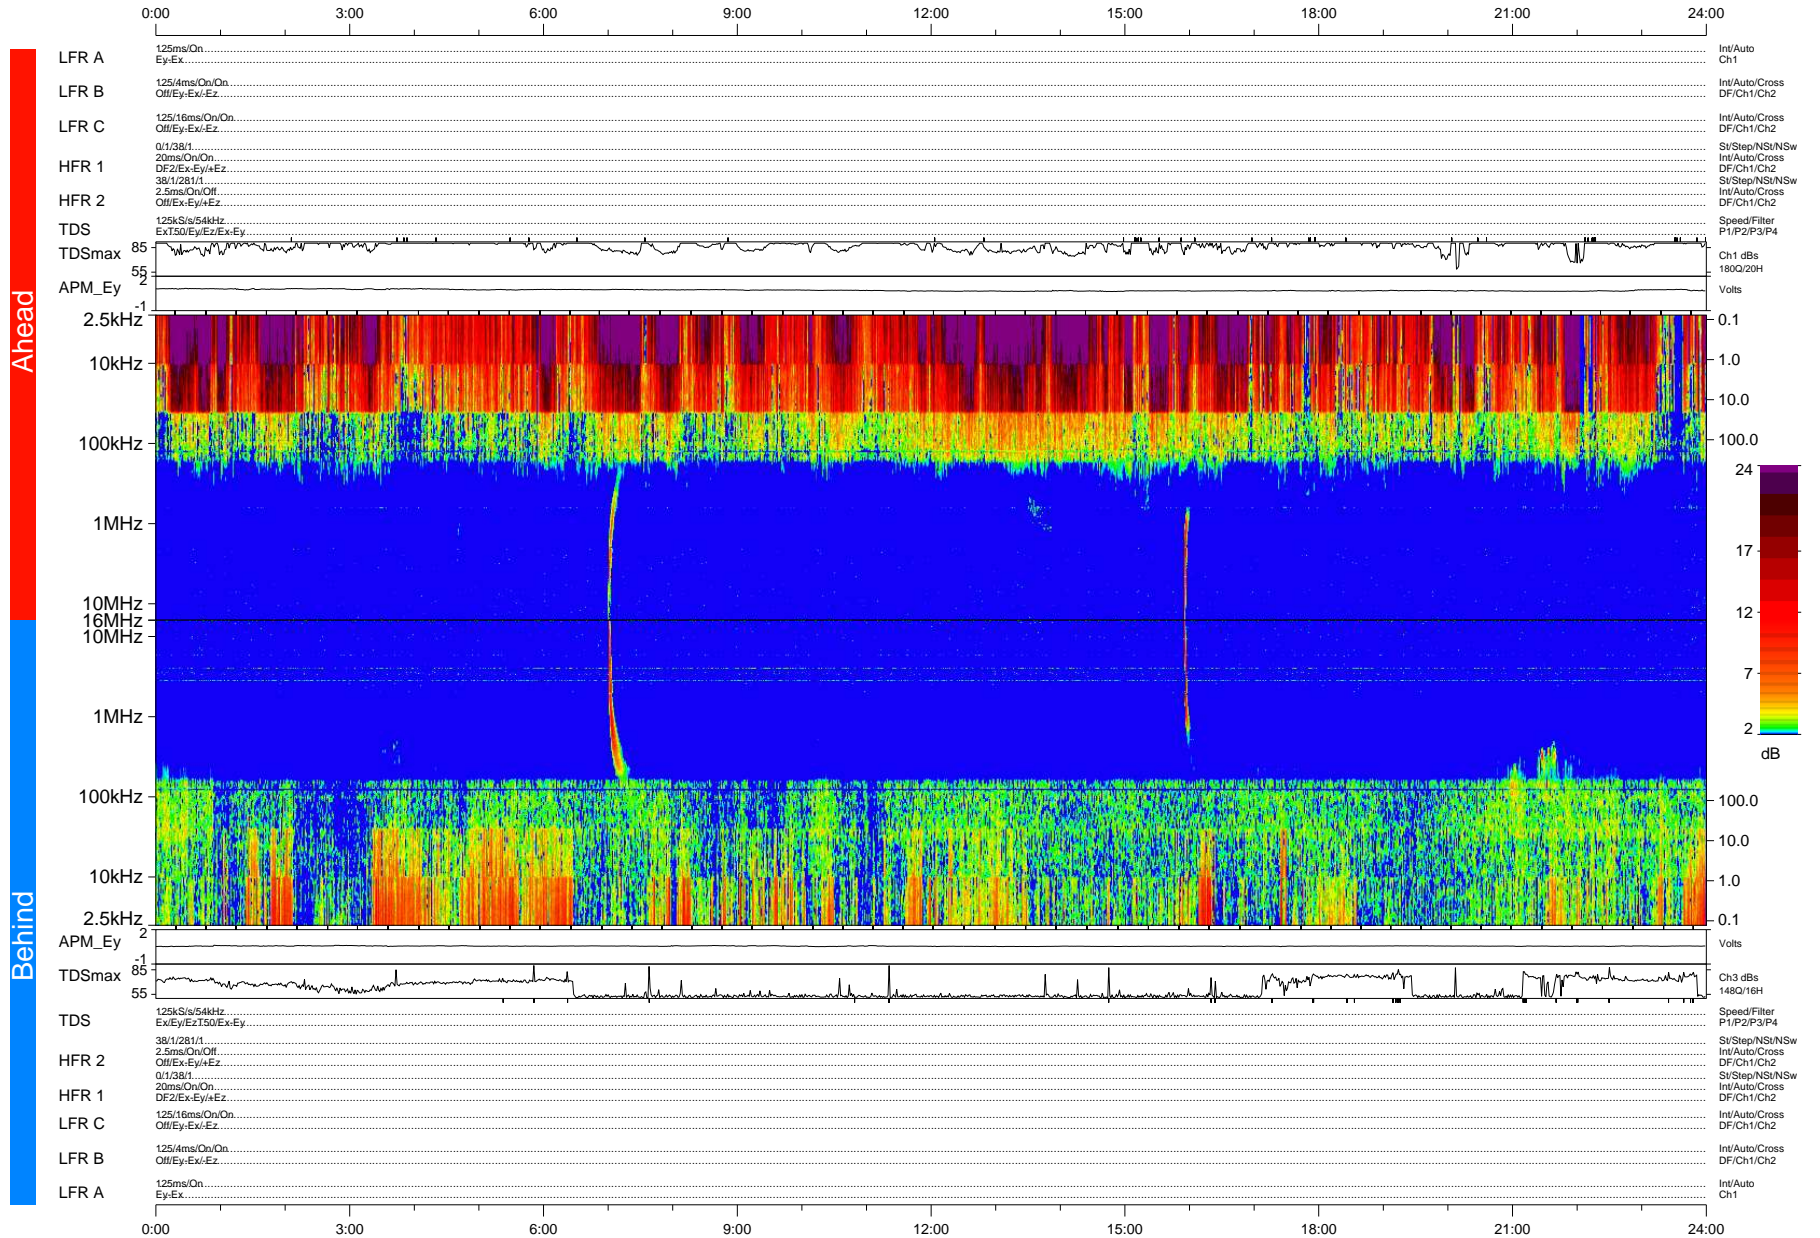

STEREO/WAVES Daily Summary - 08-Feb-2008 (DOY 039)

Ahead source file: swaves_ahead_2008_039_1_04.fin (Recovery: 100.0% HK, 87% Pkts)
 Ahead PSE Angle: 21.8°

DPU up 134.5d, V388d5

Behind PSE Angle: -23.6°
 Behind source file: swaves_behind_2008_039_1_04.fin (Recovery: 100.0% HK, 82% Pkts)

Time (UTC)

file: stereo_swaves_daily-summary_color-status_20080208_v04 DPU up 134.2d, V388d5
 made by: space.umn.edu on macOS with IDL 8.8.2 on 2022-10-18 03:05:31, with TMLib V945 / dynspec V311