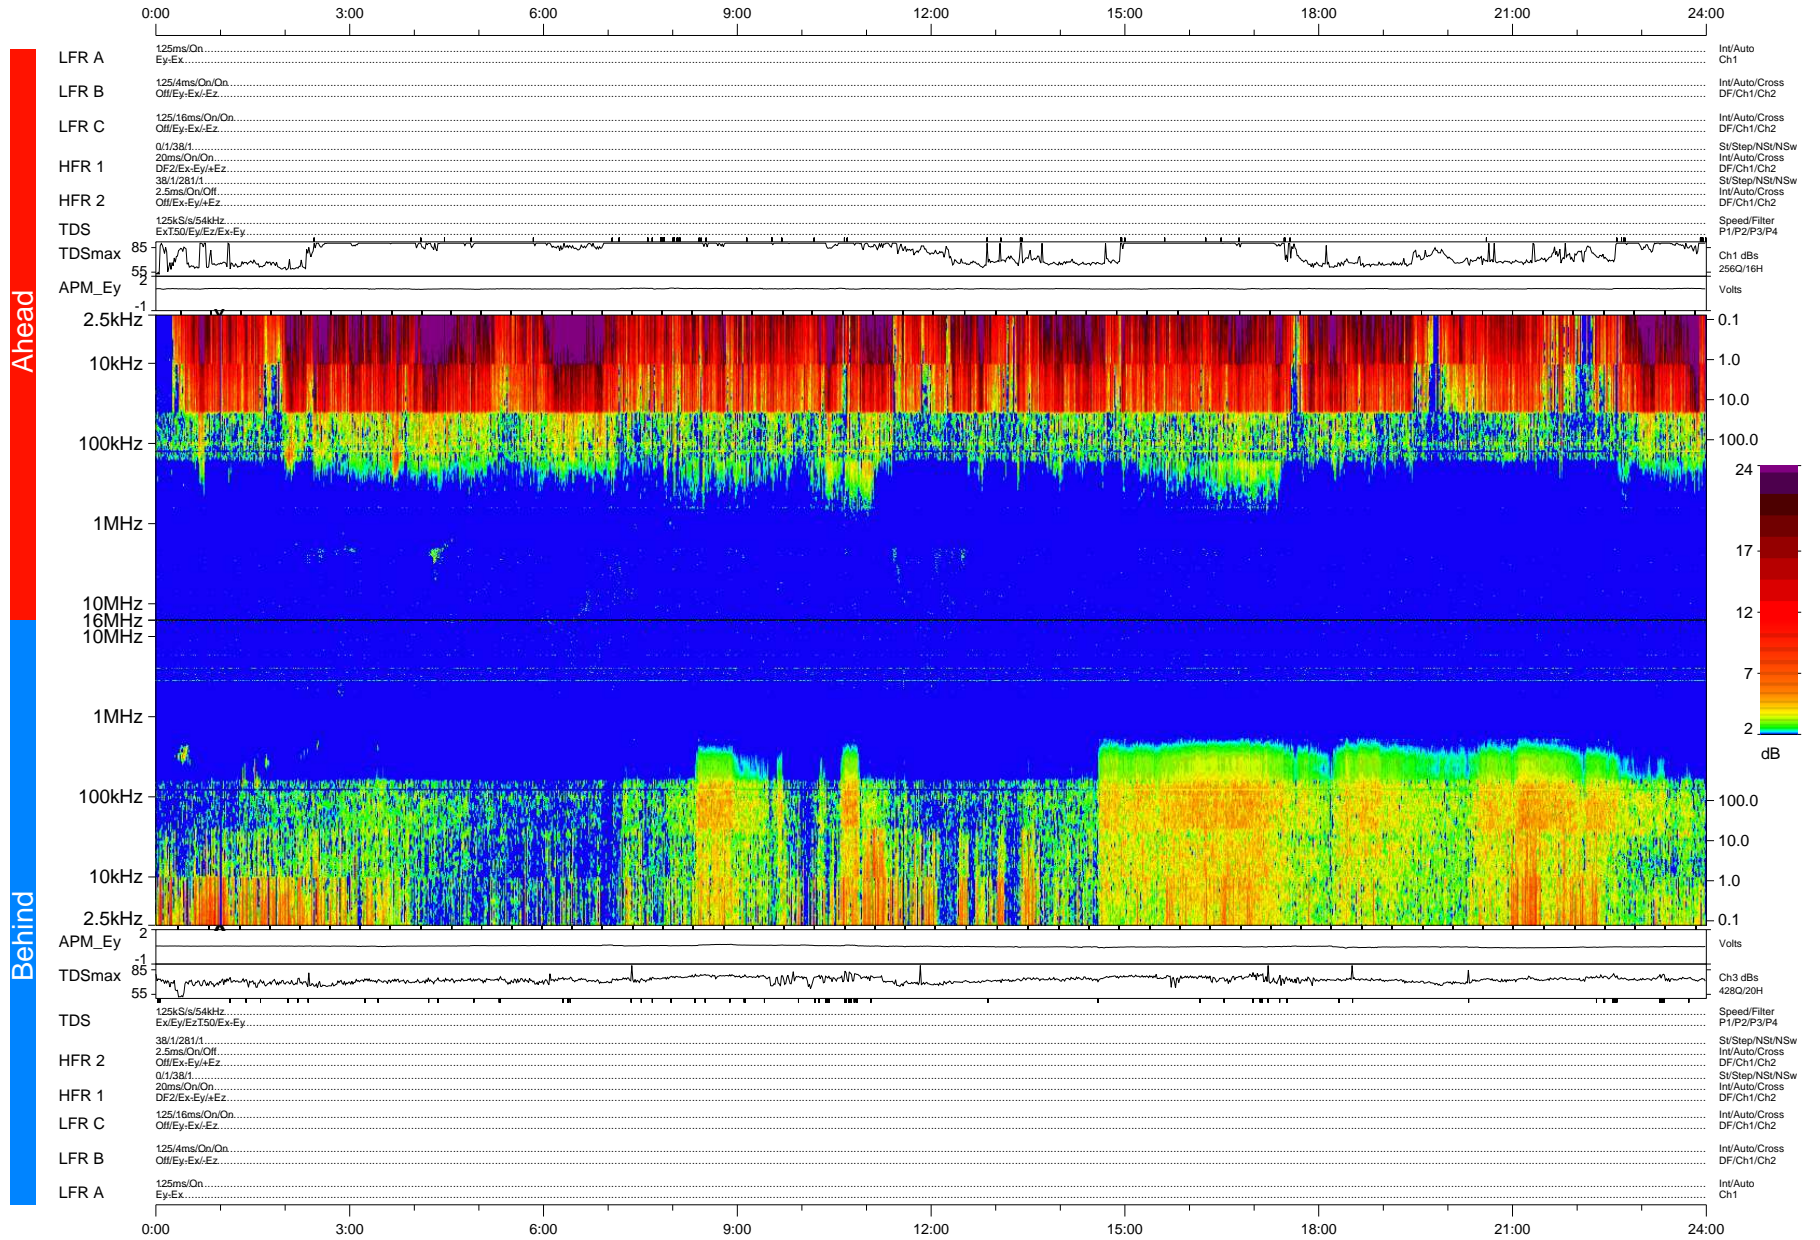

STEREO/WAVES Daily Summary - 07-Feb-2008 (DOY 038)

Ahead source file: swaves_ahead_2008_038_1_05.fin (Recovery: 100.0% HK, 98% Pkts)
Ahead PSE Angle: 21.8°

DPU up 133.5d, V388d5

Behind PSE Angle: -23.6°
Behind source file: swaves_behind_2008_038_1_05.fin (Recovery: 100.0% HK, 124% Pkts)

Time (UTC)