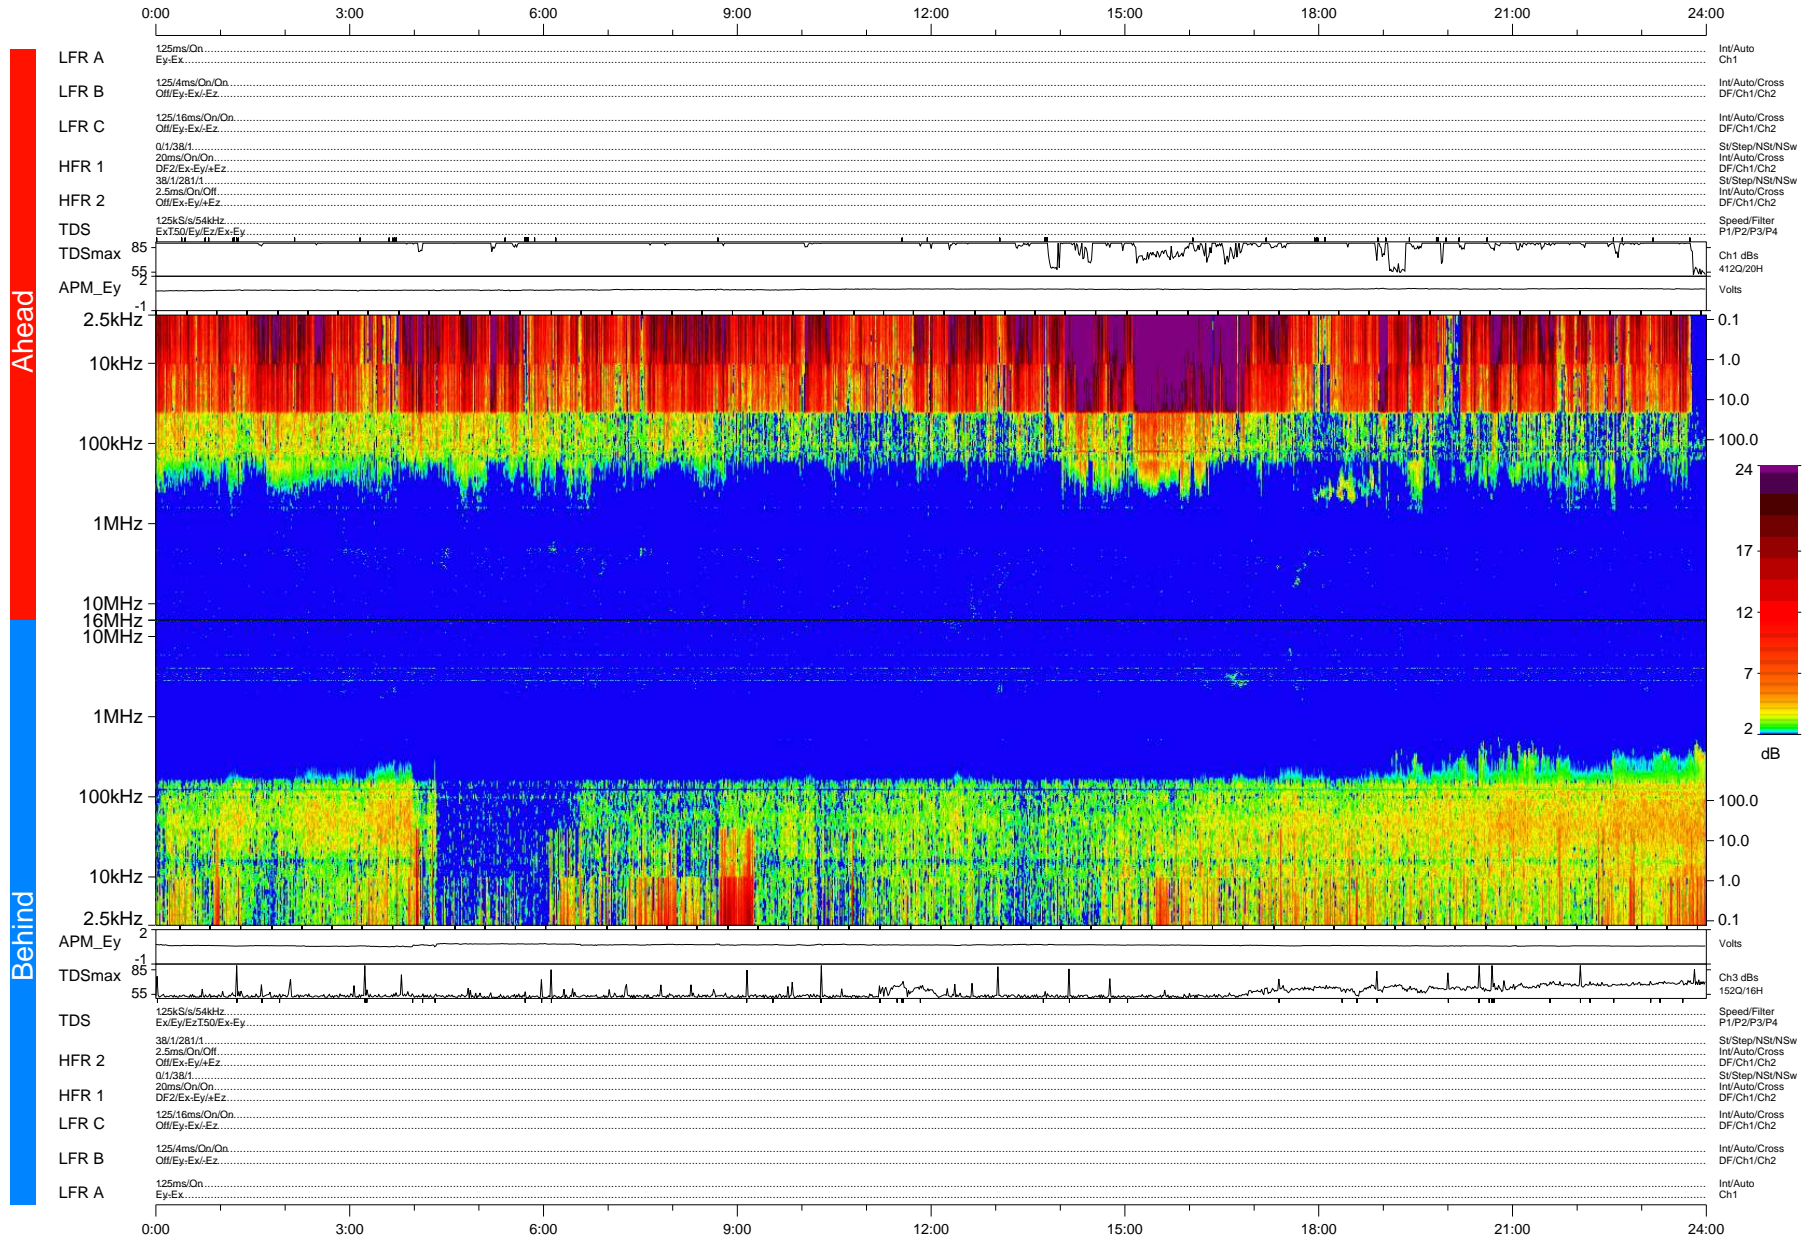

# STEREO/WAVES Daily Summary - 06-Feb-2008 (DOY 037)

Ahead source file: swaves\_ahead\_2008\_037\_1\_06.fin (Recovery: 100.0% HK, 121% Pkts)  
 Ahead PSE Angle: 21.7°

DPU up 132.5d, V388d5

Behind PSE Angle: -23.7°  
 Behind source file: swaves\_behind\_2008\_037\_1\_06.fin (Recovery: 100.0% HK, 82% Pkts)

Time (UTC)

file: stereo\_swaves\_daily-summary\_color-status\_20080206\_v04 DPU up 132.2d, V388d5  
 made by: space.umn.edu on macOS with IDL 8.8.2 on 2022-10-18 02:59:49, with TMLib V945 / dynspec V311