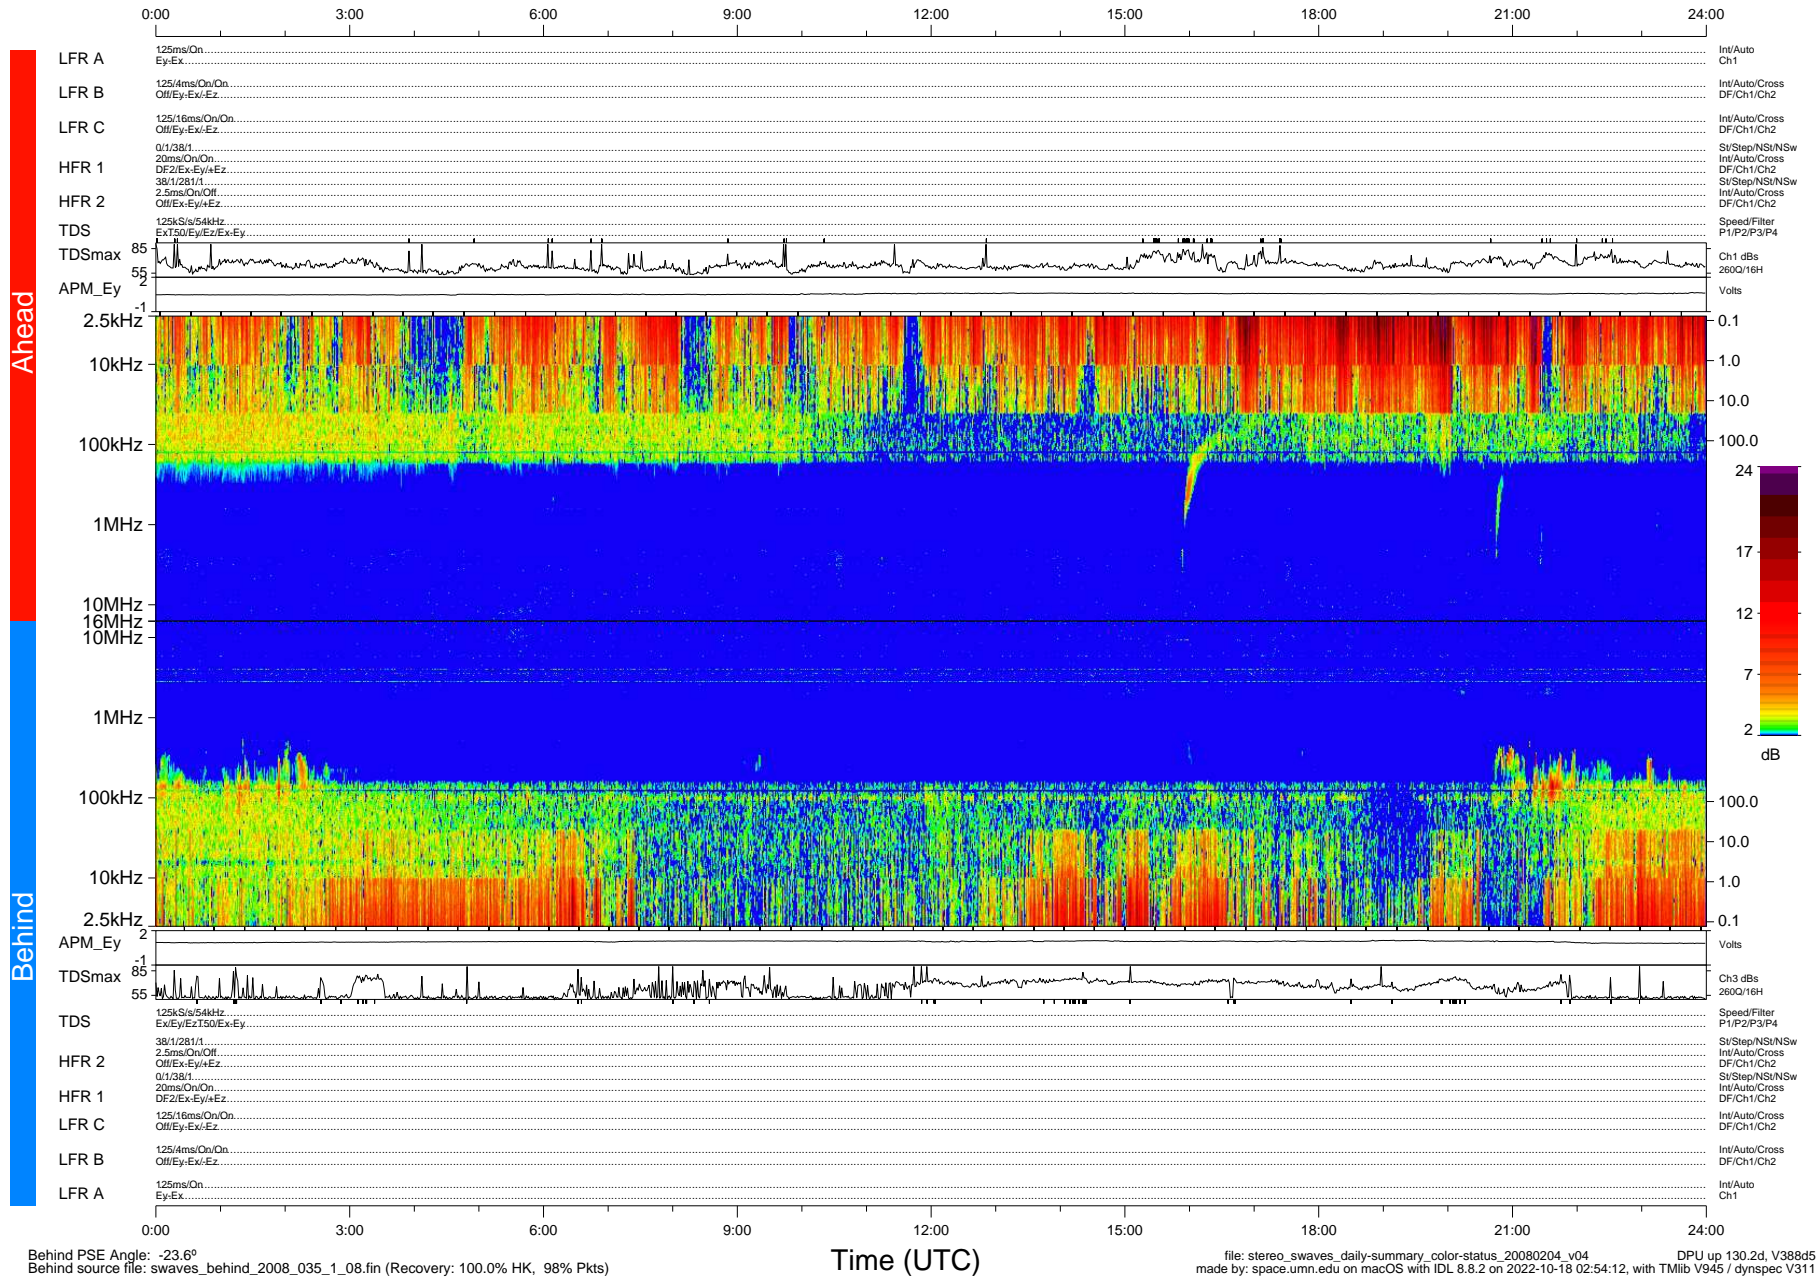

# STEREO/WAVES Daily Summary - 04-Feb-2008 (DOY 035)

Ahead source file: swaves\_ahead\_2008\_035\_1\_08.fin (Recovery: 100.0% HK, 98% Pkts)  
 Ahead PSE Angle: 21.8°

DPU up 130.5d, V388d5

Behind PSE Angle: -23.6°  
 Behind source file: swaves\_behind\_2008\_035\_1\_08.fin (Recovery: 100.0% HK, 98% Pkts)