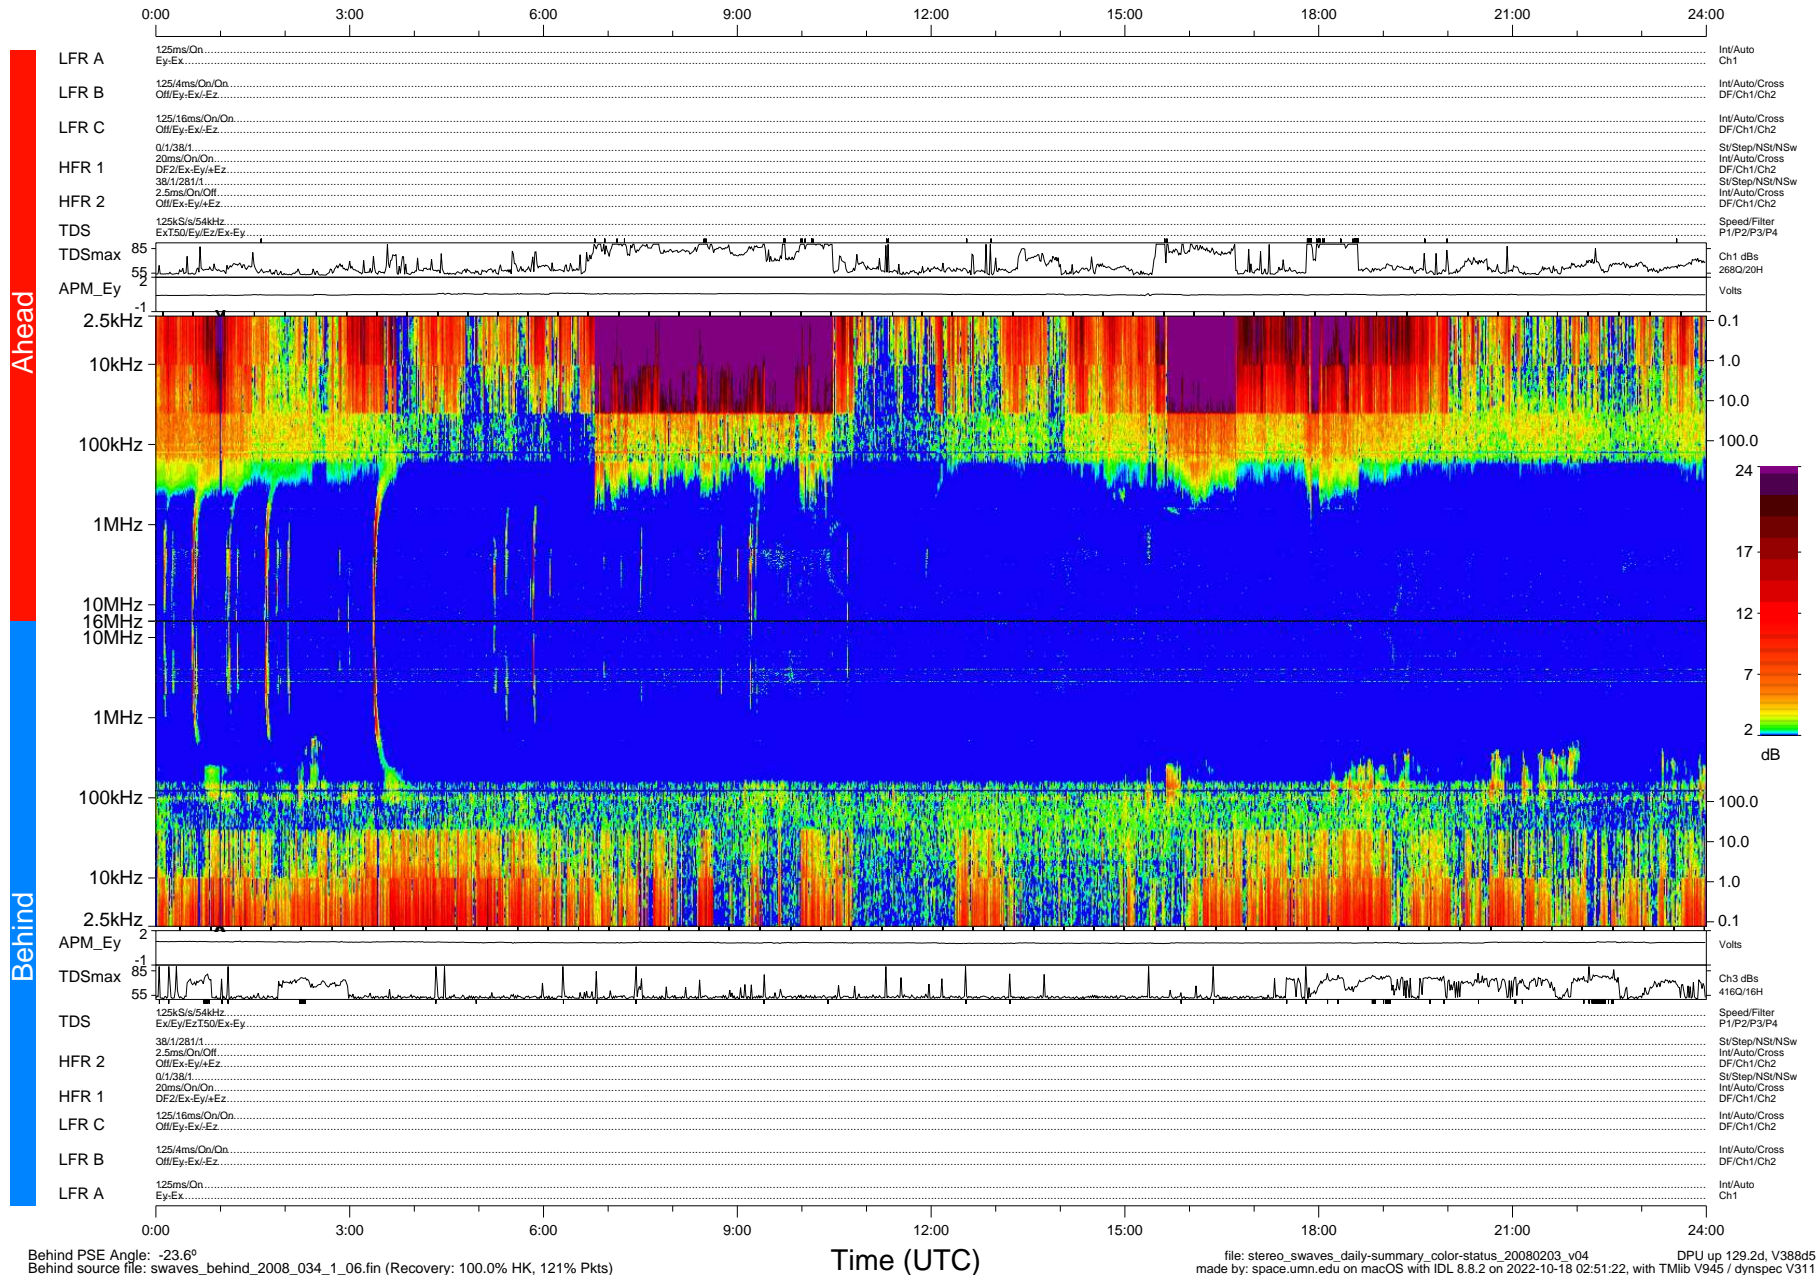

STEREO/WAVES Daily Summary - 03-Feb-2008 (DOY 034)

Ahead source file: swaves_ahead_2008_034_1_06.fin (Recovery: 100.1% HK, 100% Pkts)
Ahead PSE Angle: 21.7°

DPU up 129.5d, V388d5

Behind PSE Angle: -23.6°
Behind source file: swaves_behind_2008_034_1_06.fin (Recovery: 100.0% HK, 121% Pkts)

Time (UTC)