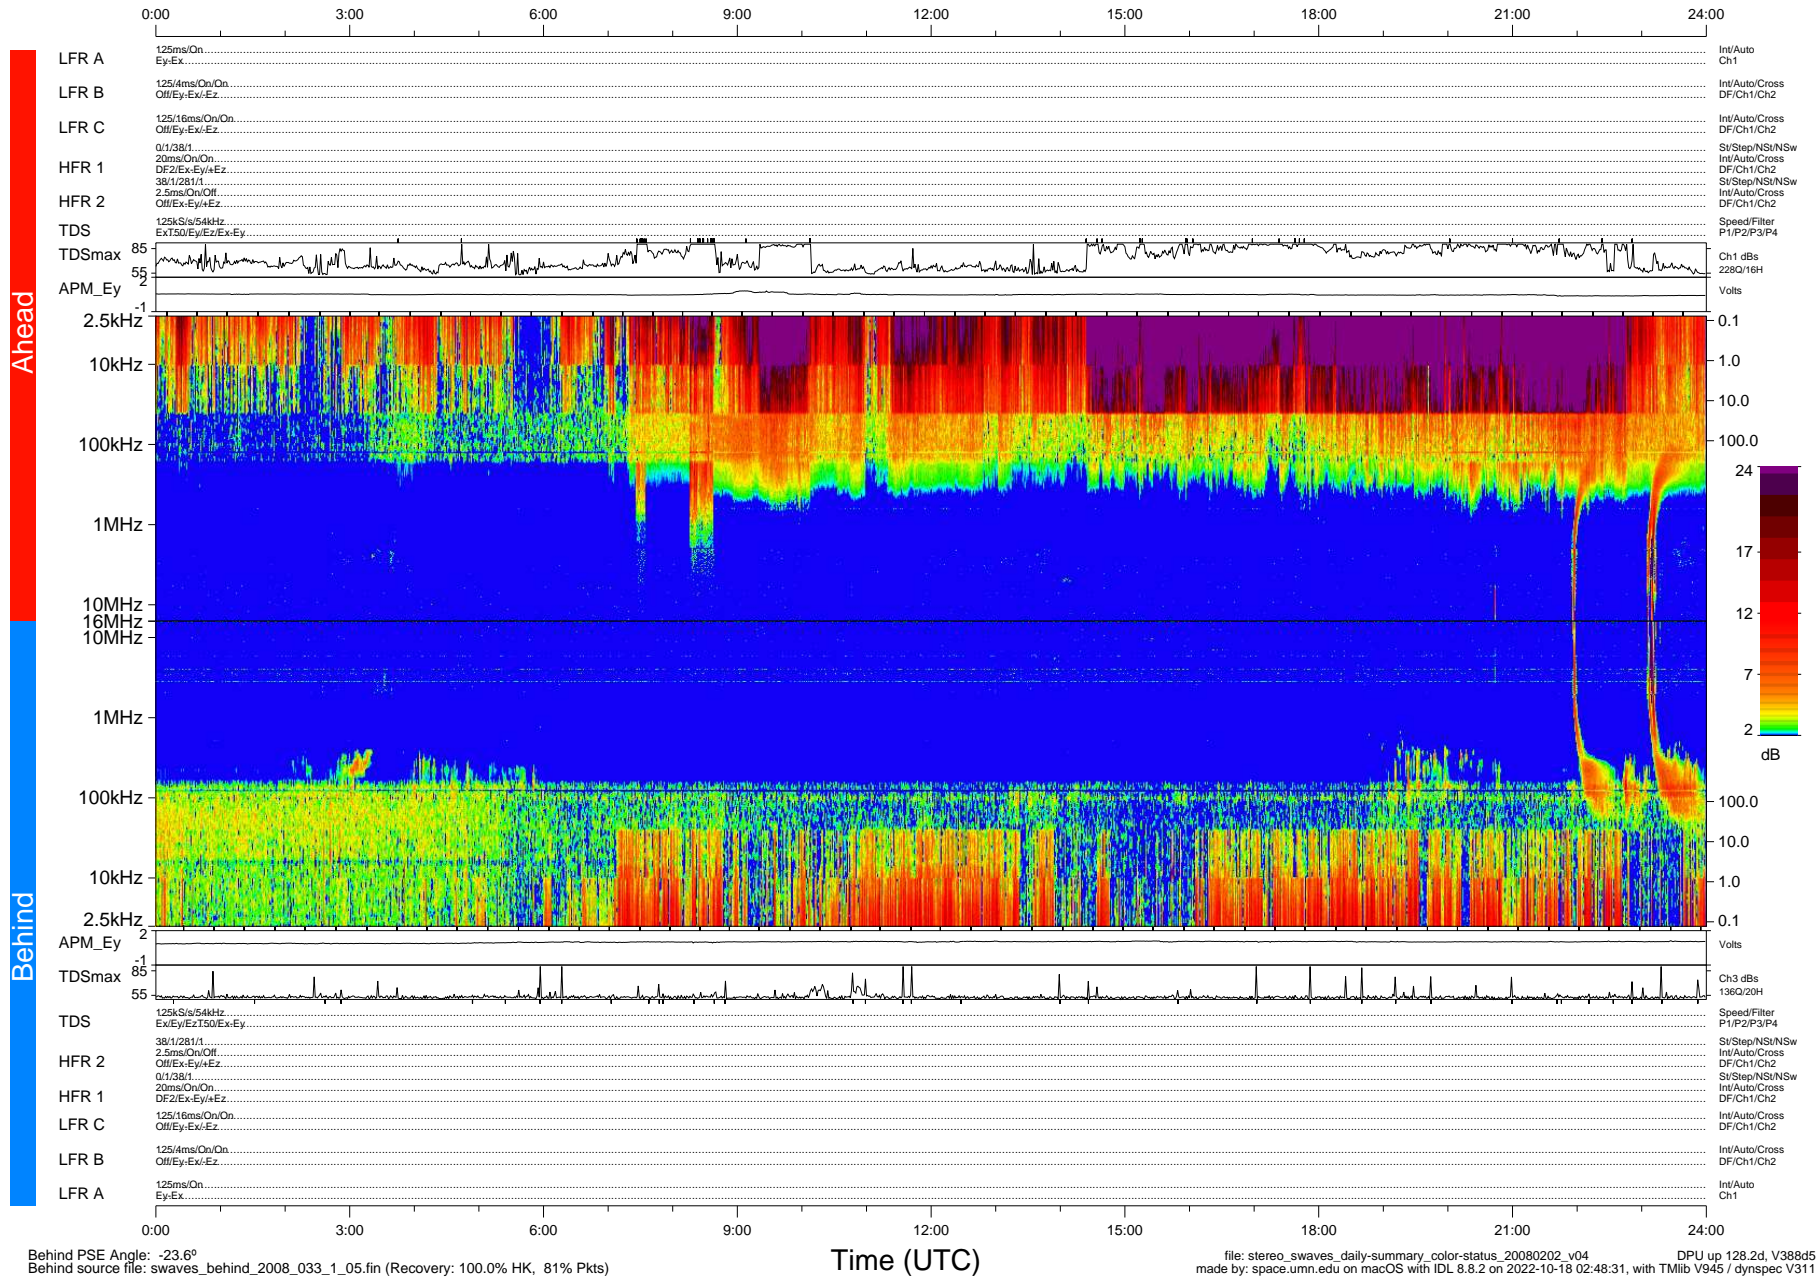

STEREO/WAVES Daily Summary - 02-Feb-2008 (DOY 033)

Ahead source file: swaves_ahead_2008_033_1_05.fin (Recovery: 100.0% HK, 94% Pkts)
Ahead PSE Angle: 21.7°

DPU up 128.5d, V388d5

Behind PSE Angle: -23.6°
Behind source file: swaves_behind_2008_033_1_05.fin (Recovery: 100.0% HK, 81% Pkts)