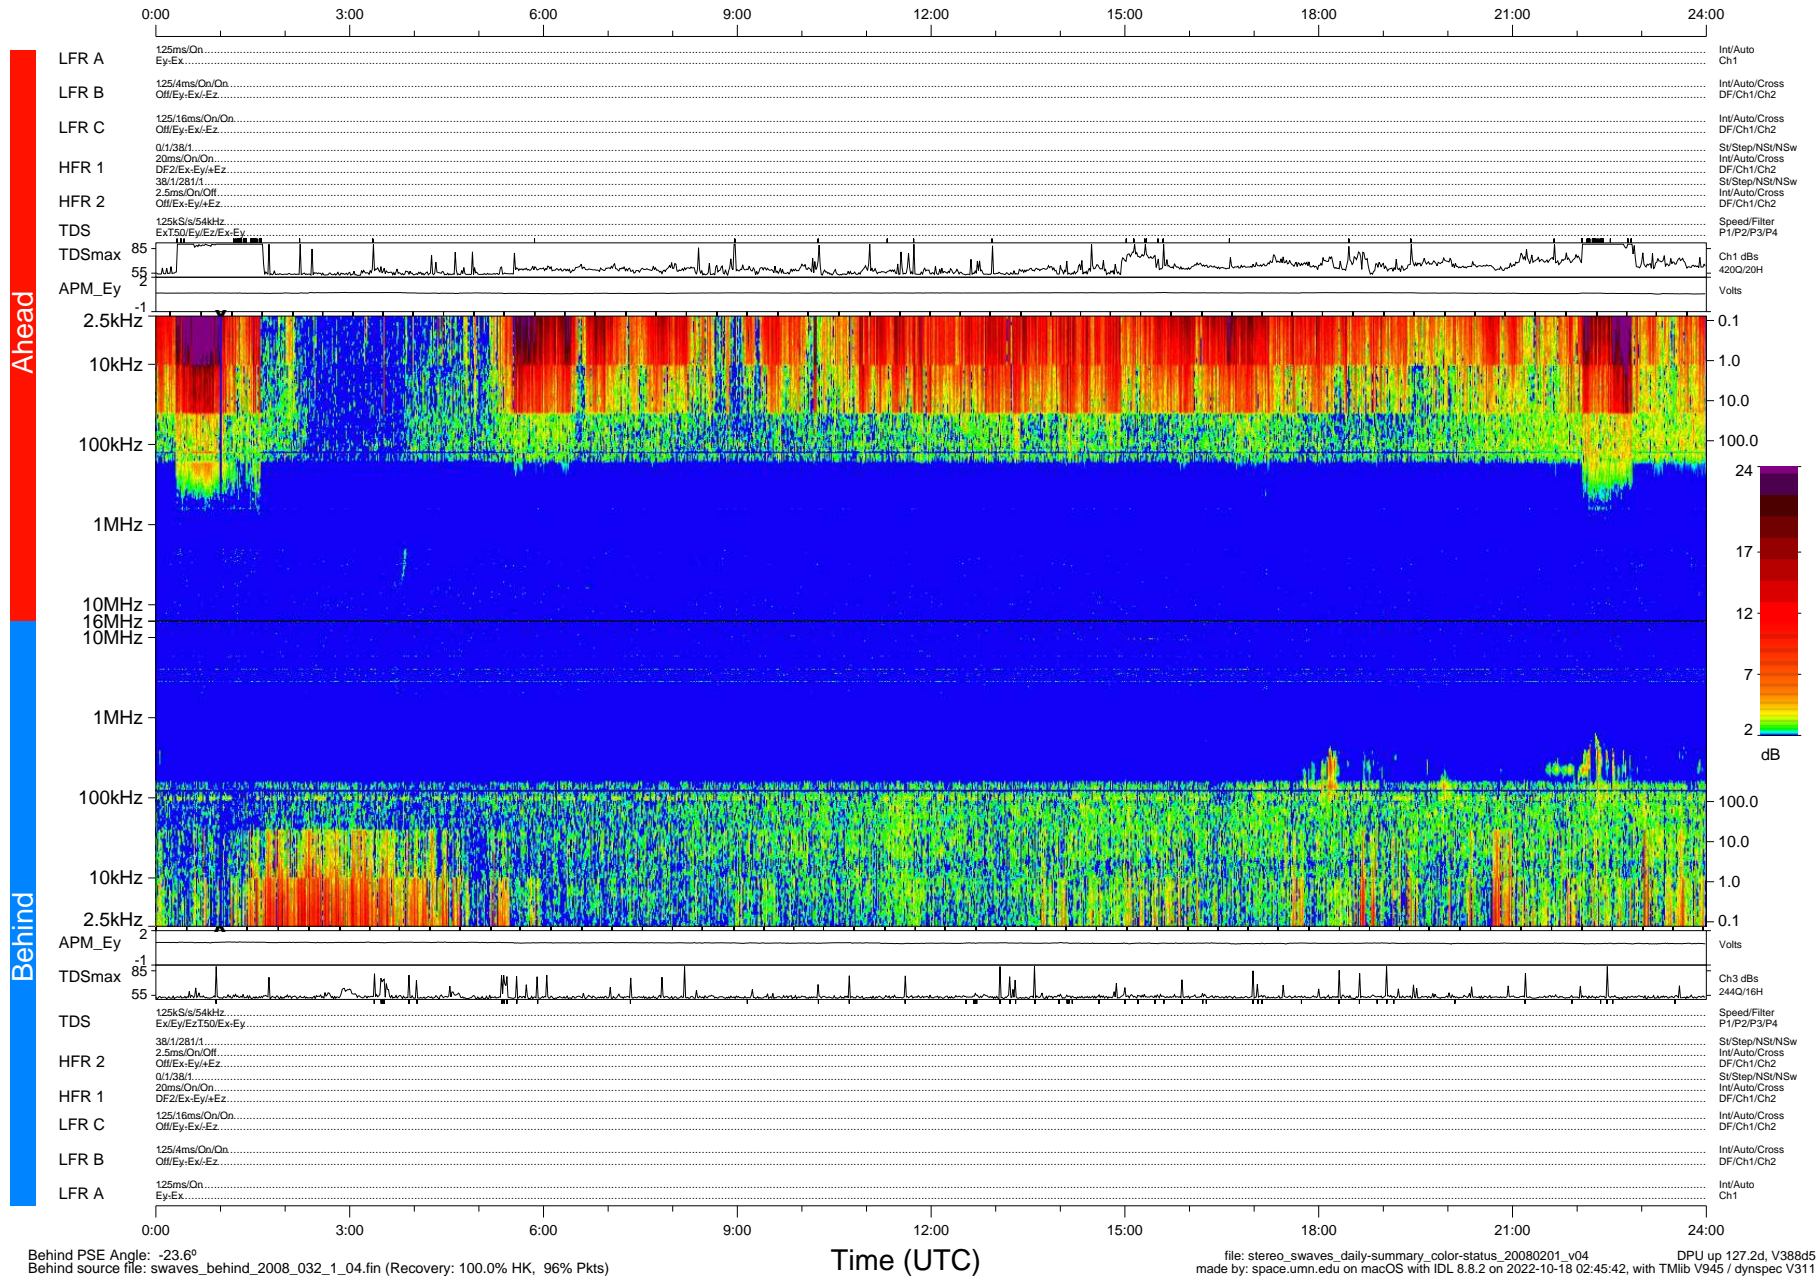

STEREO/WAVES Daily Summary - 01-Feb-2008 (DOY 032)

Ahead source file: swaves_ahead_2008_032_1_04.fin (Recovery: 100.0% HK, 122% Pkts)
Ahead PSE Angle: 21.6°

DPU up 127.5d, V388d5

Behind PSE Angle: -23.6°
Behind source file: swaves_behind_2008_032_1_04.fin (Recovery: 100.0% HK, 96% Pkts)

Time (UTC)