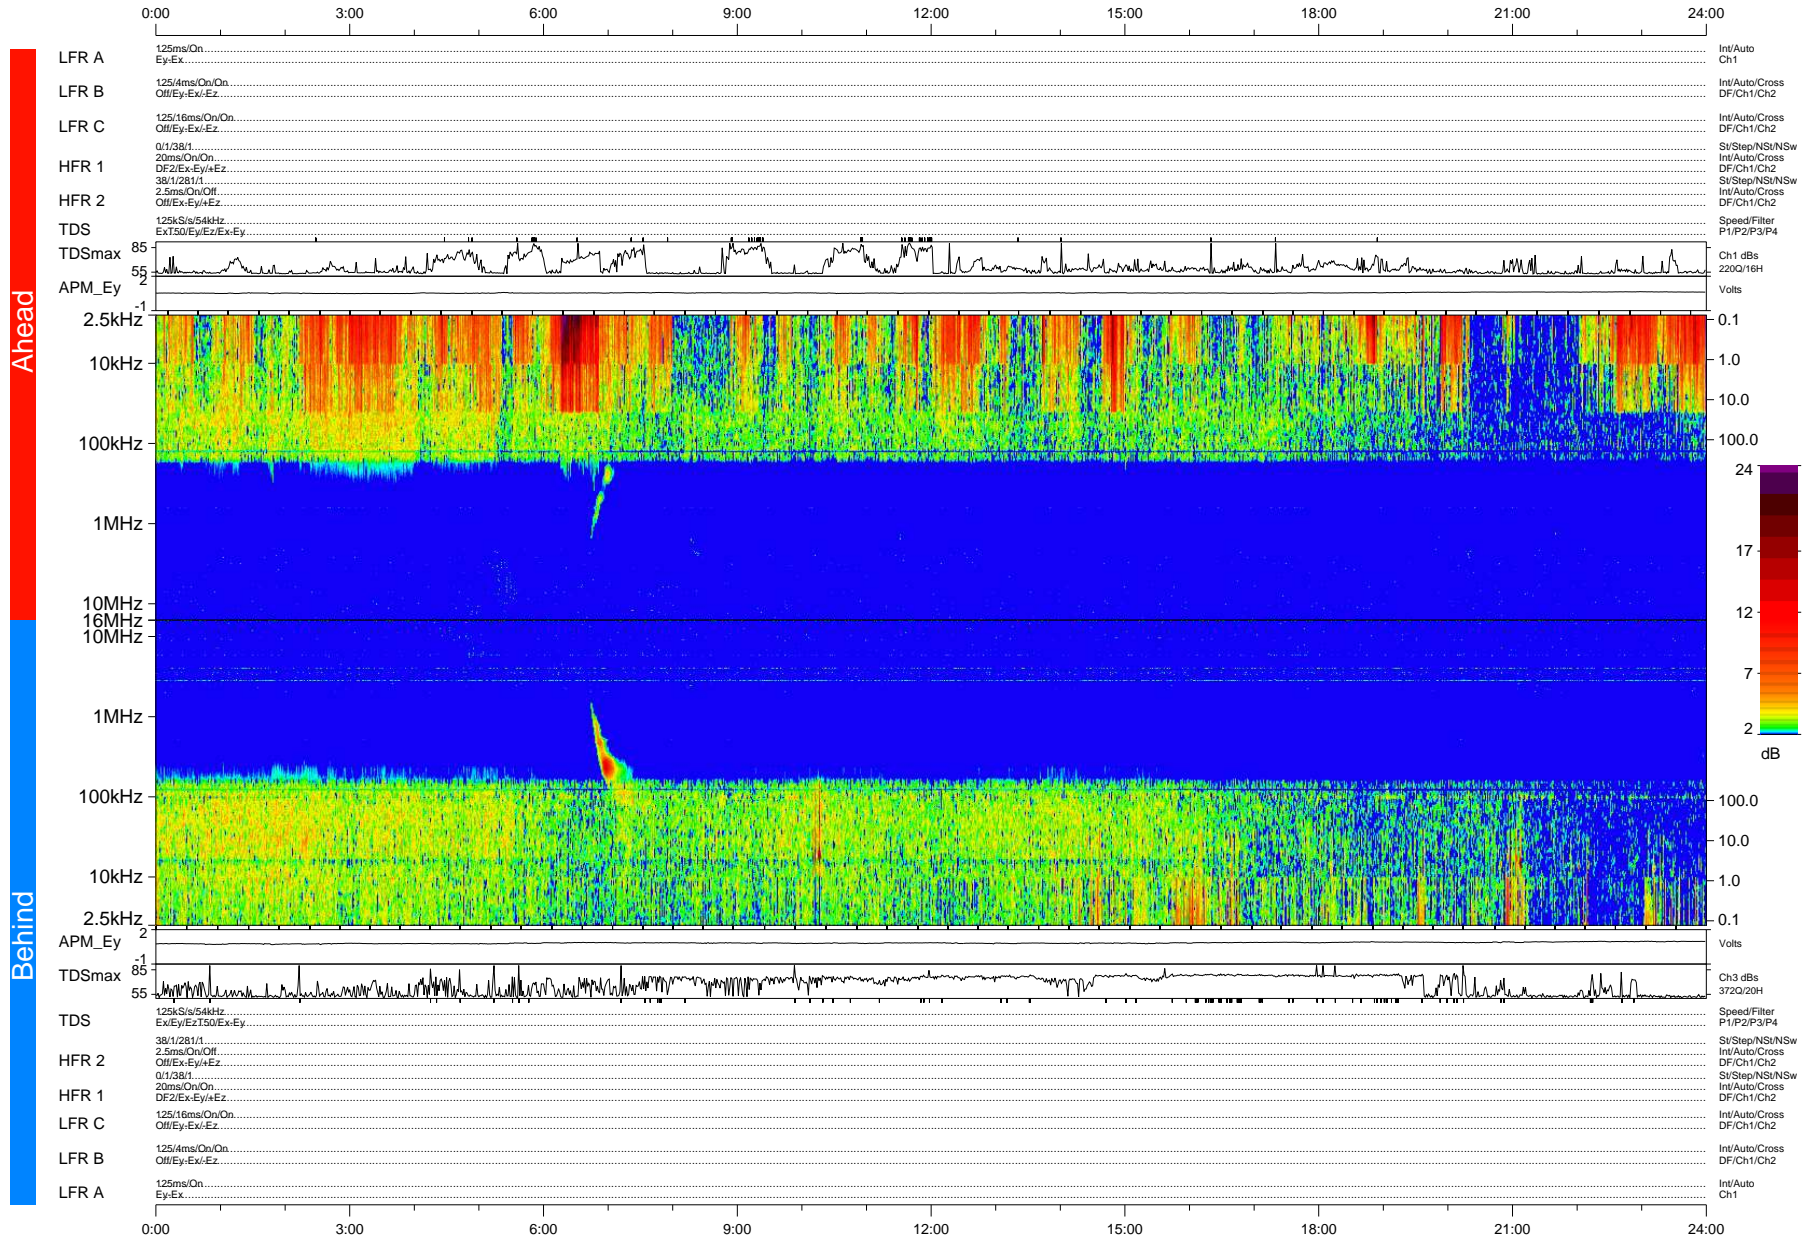

STEREO/WAVES Daily Summary - 31-Jan-2008 (DOY 031)

Ahead source file: swaves_ahead_2008_031_1_03.fin (Recovery: 100.0% HK, 92% Pkts)
Ahead PSE Angle: 21.6°

DPU up 126.5d, V388d5

Behind PSE Angle: -23.6°
Behind source file: swaves_behind_2008_031_1_03.fin (Recovery: 100.0% HK, 115% Pkts)

Time (UTC)