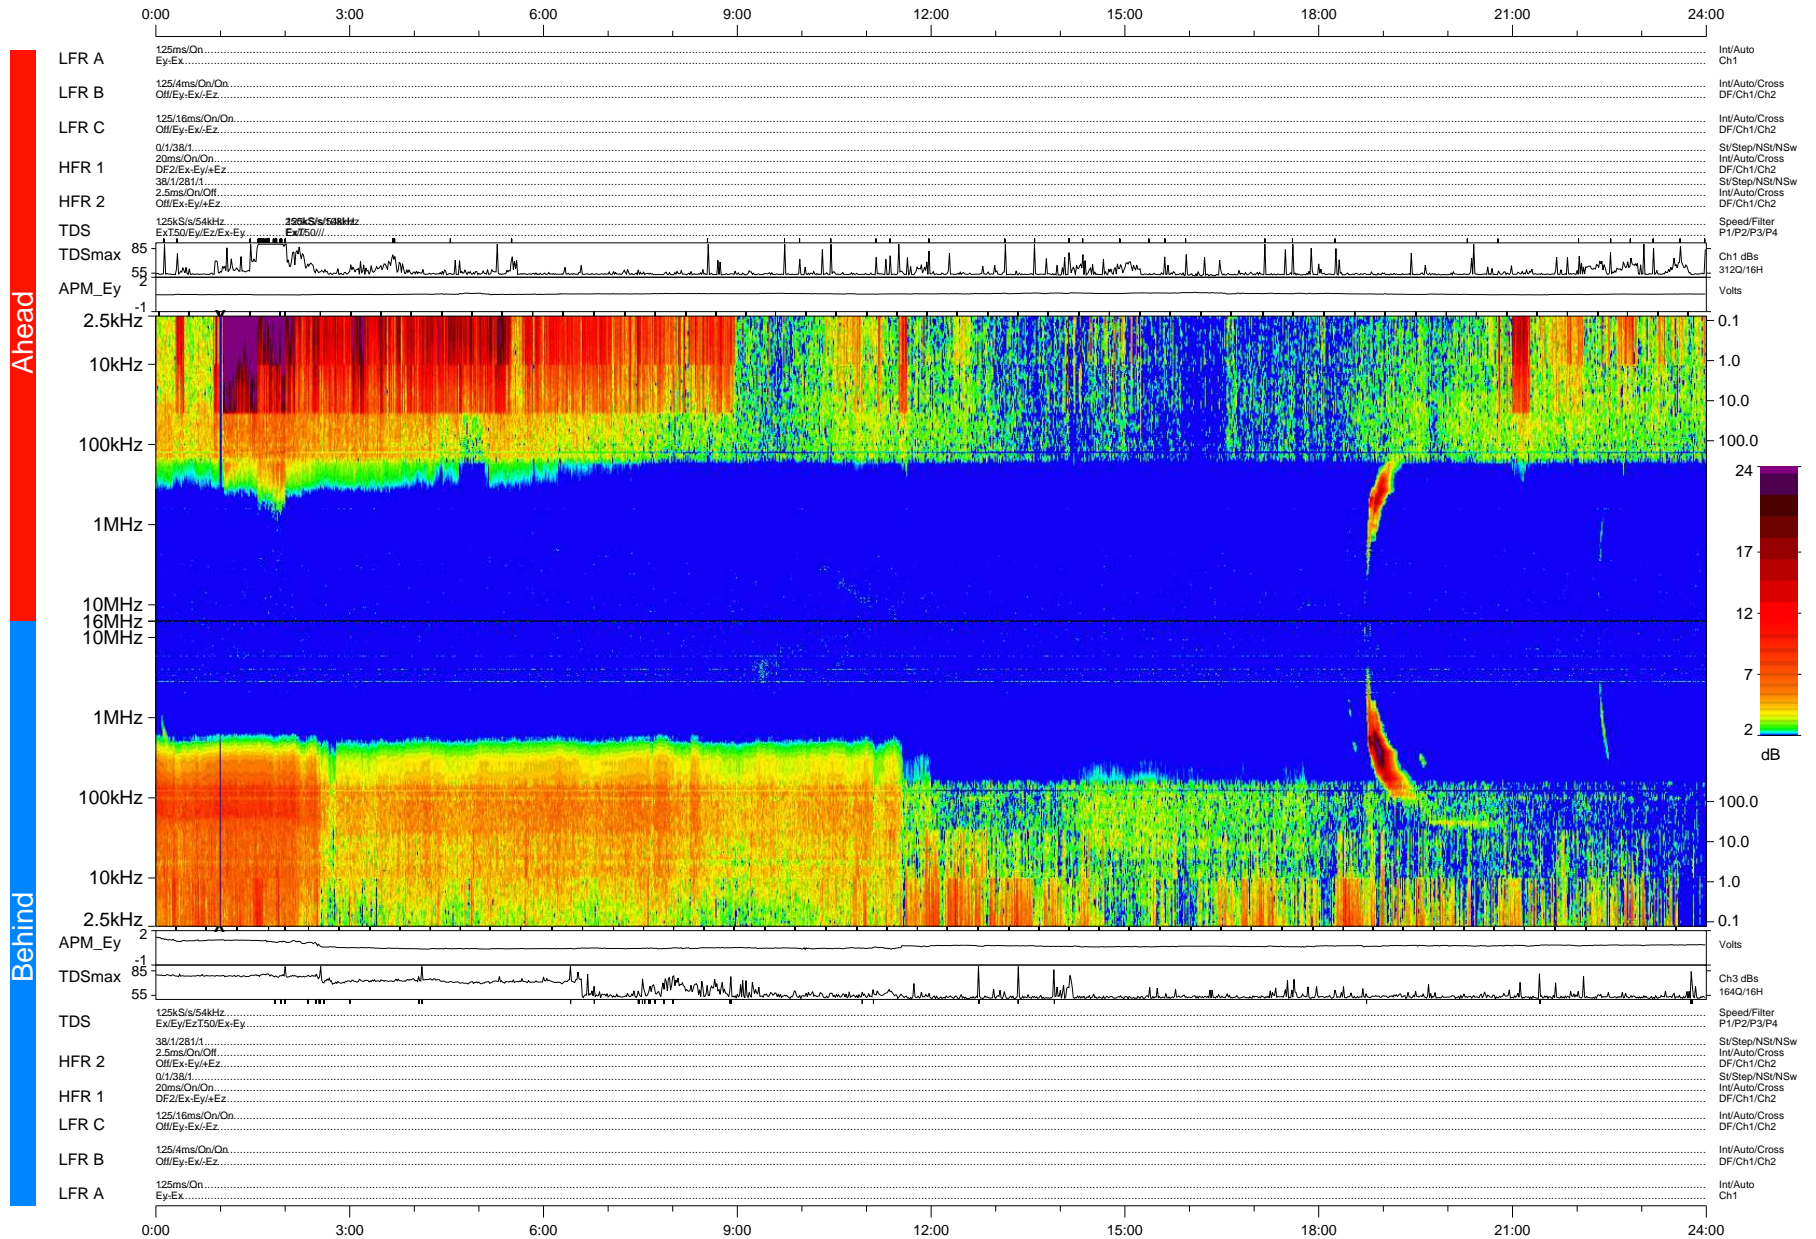

STEREO/WAVES Daily Summary - 30-Jan-2008 (DOY 030)

Ahead source file: swaves_ahead_2008_030_1_04.fin (Recovery: 100.0% HK, 105% Pkts)
 Ahead PSE Angle: 21.6°

DPU up 125.5d, V388d5

Behind PSE Angle: -23.6°
 Behind source file: swaves_behind_2008_030_1_04.fin (Recovery: 100.0% HK, 84% Pkts)

Time (UTC)

file: stereo_swaves_daily-summary_color-status_20080130_v04
 made by: space.umn.edu on macOS with IDL 8.8.2 on 2022-10-18 02:39:58, with TMLib V945 / dynspec V311

DPU up 125.2d, V388d5