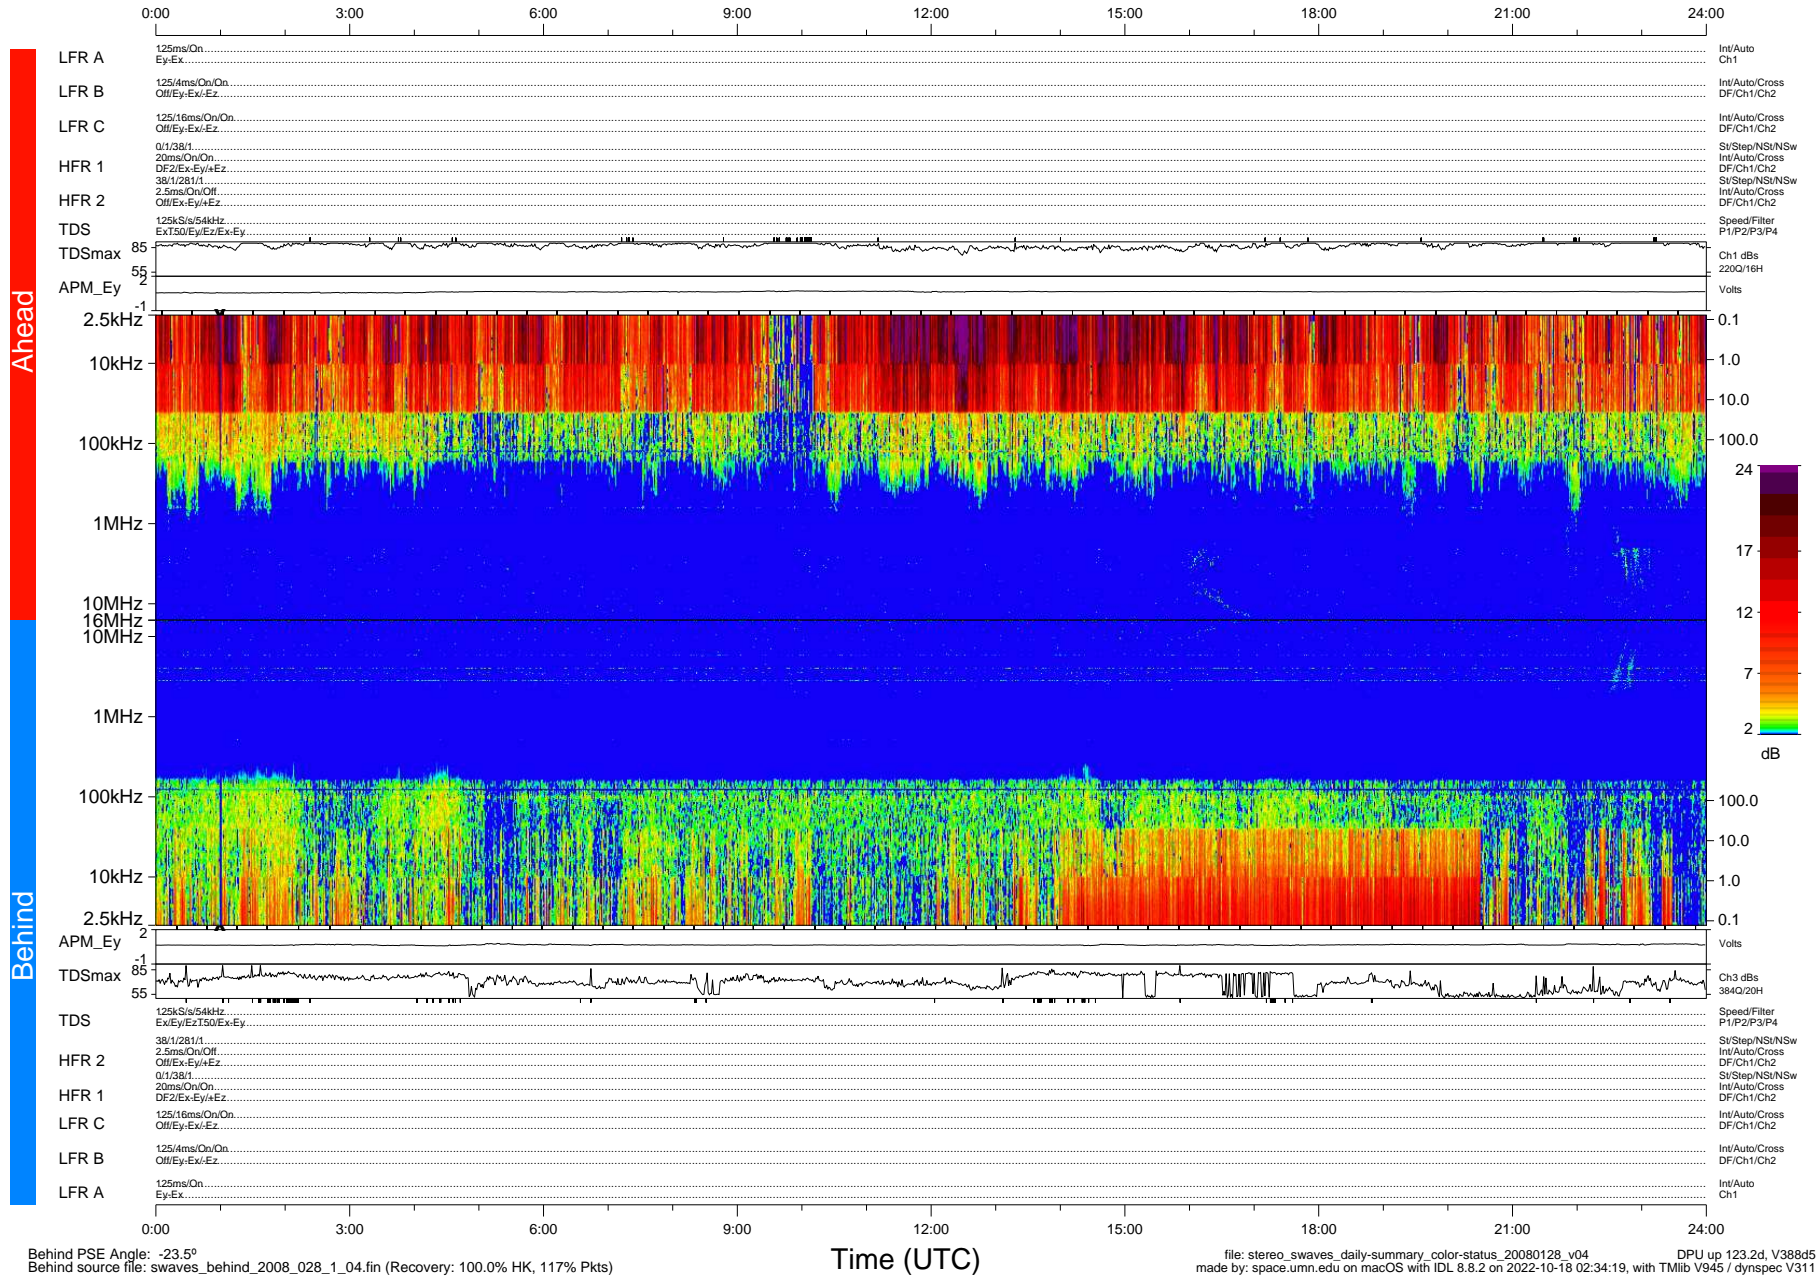

STEREO/WAVES Daily Summary - 28-Jan-2008 (DOY 028)

Ahead source file: swaves_ahead_2008_028_1_04.fin (Recovery: 100.0% HK, 92% Pkts)
Ahead PSE Angle: 21.6°

DPU up 123.5d, V388d5

Behind PSE Angle: -23.5°
Behind source file: swaves_behind_2008_028_1_04.fin (Recovery: 100.0% HK, 117% Pkts)

Time (UTC)