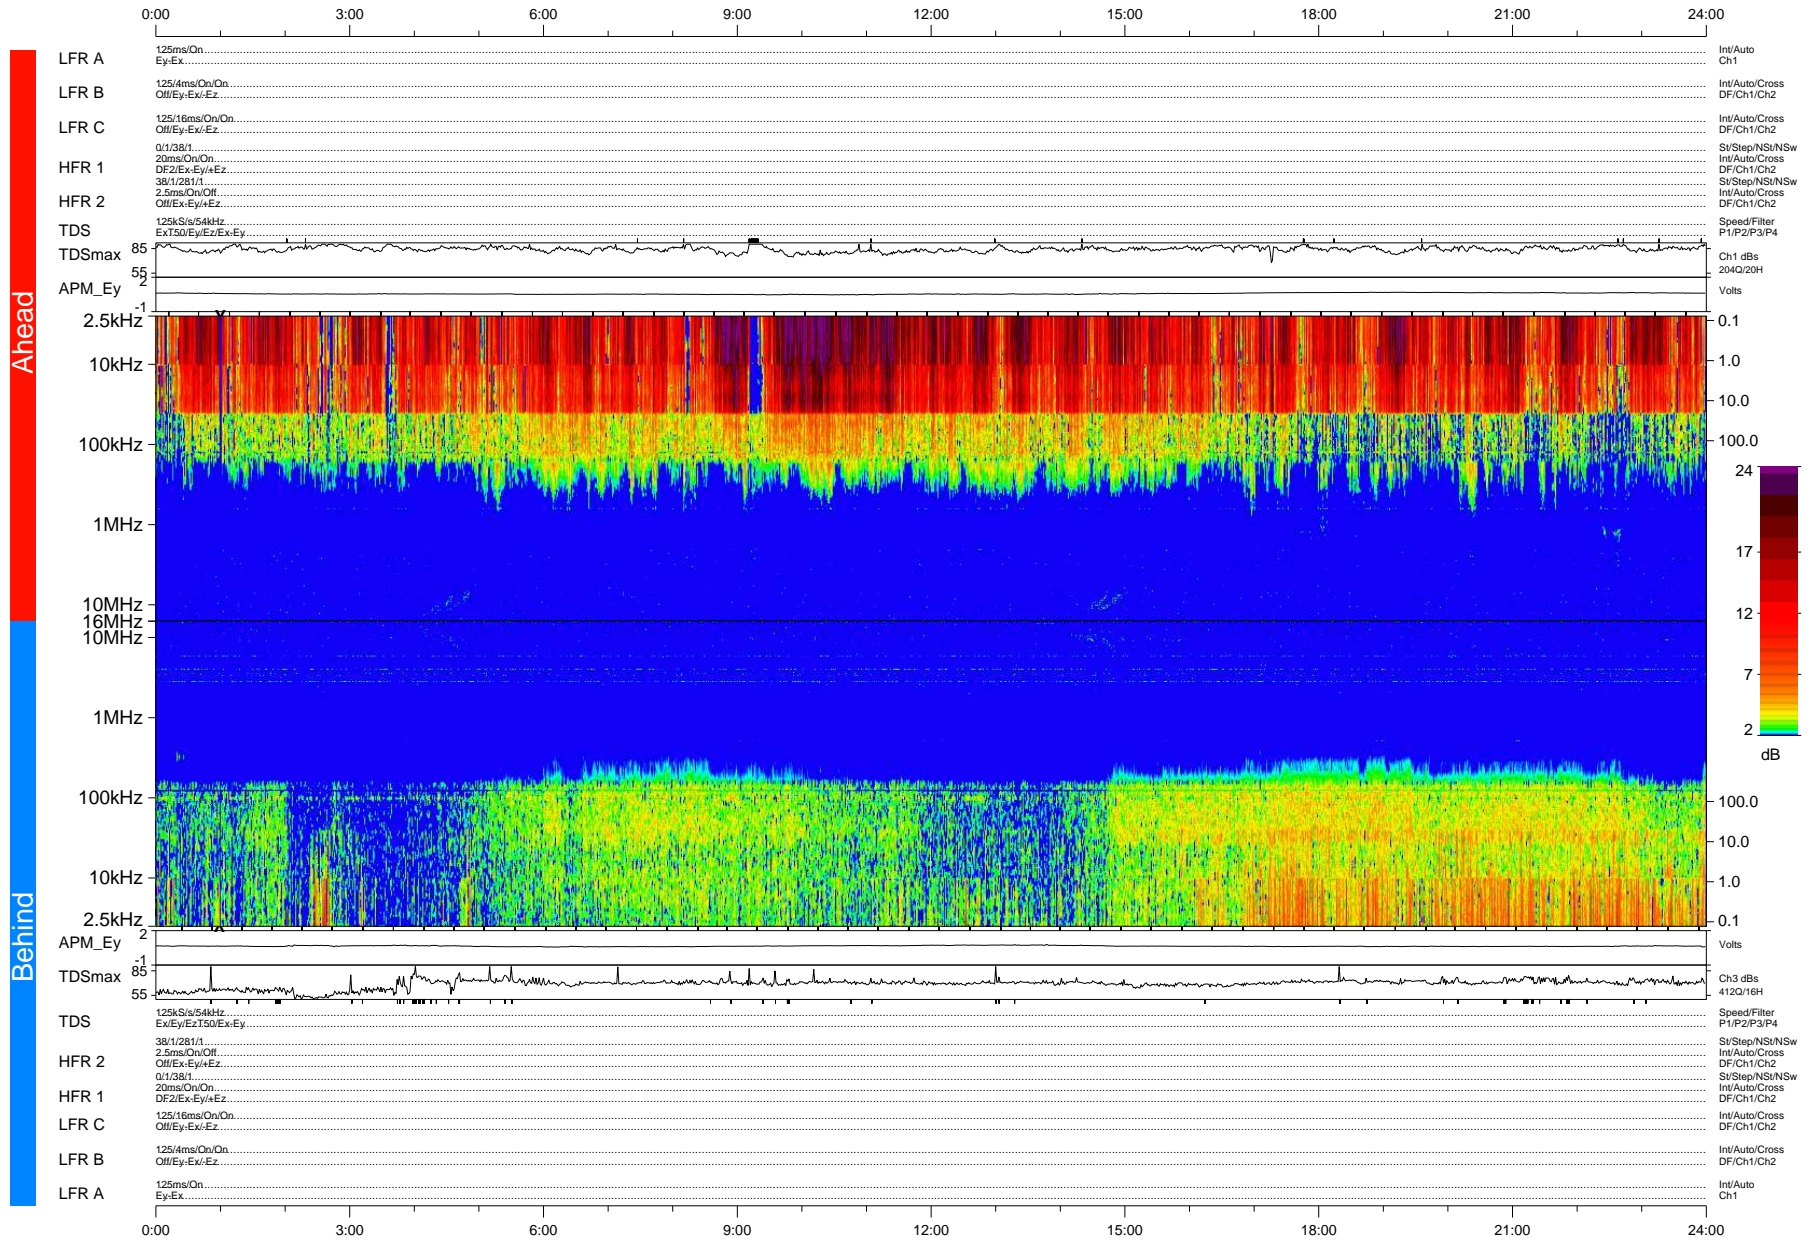

STEREO/WAVES Daily Summary - 26-Jan-2008 (DOY 026)

Ahead source file: swaves_ahead_2008_026_1_04.fin (Recovery: 100.0% HK, 91% Pkts)
 Ahead PSE Angle: 21.5°

DPU up 121.5d, V388d5

Behind PSE Angle: -23.5°
 Behind source file: swaves_behind_2008_026_1_04.fin (Recovery: 100.0% HK, 121% Pkts)

Time (UTC)

file: stereo_swaves_daily-summary_color-status_20080126_v04
 made by: space.umn.edu on macOS with IDL 8.8.2 on 2022-10-18 02:28:39, with TMLib V945 / dynspec V311

DPU up 121.2d, V388d5