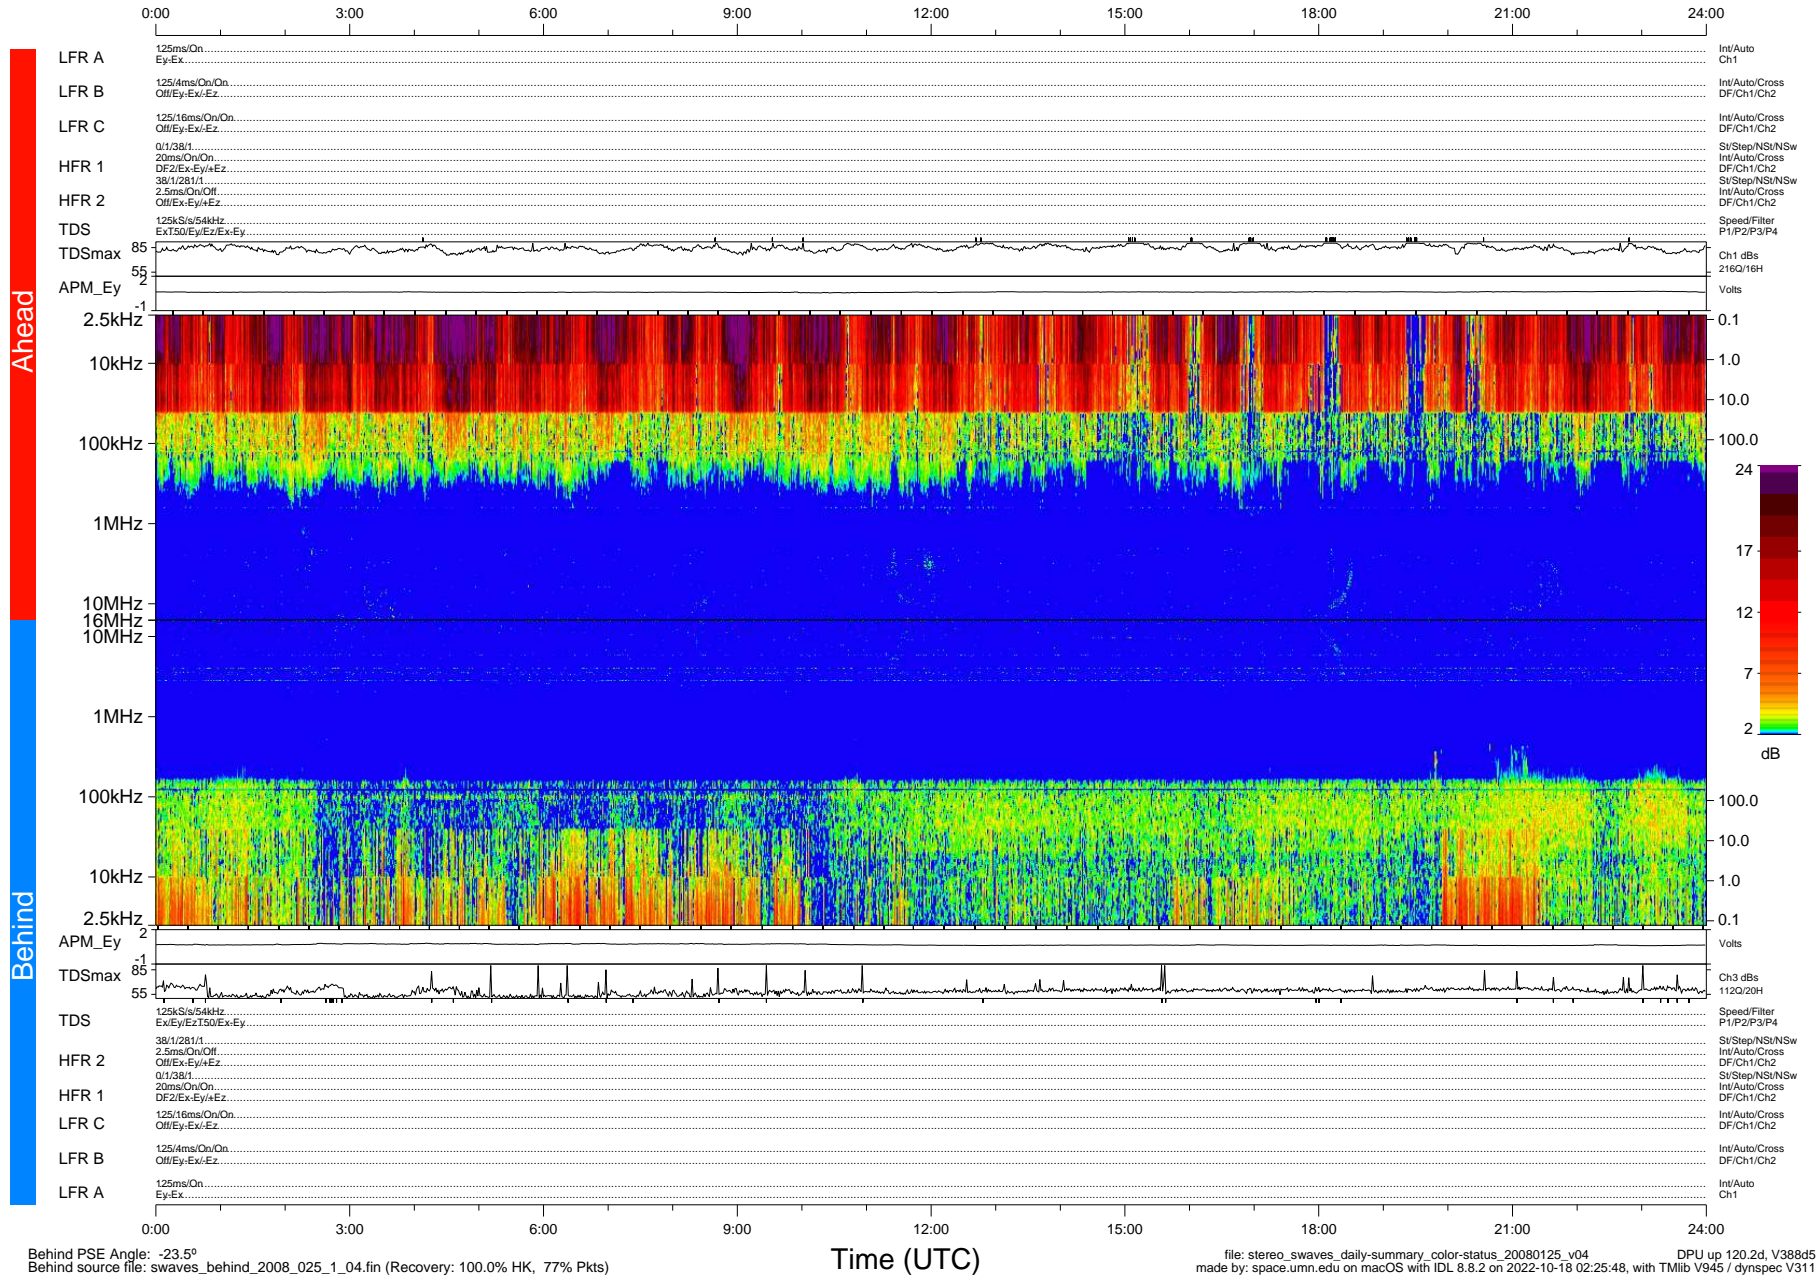

STEREO/WAVES Daily Summary - 25-Jan-2008 (DOY 025)

Ahead source file: swaves_ahead_2008_025_1_04.fin (Recovery: 100.0% HK, 92% Pkts)
Ahead PSE Angle: 21.5°

DPU up 120.5d, V388d5

Behind PSE Angle: -23.5°
Behind source file: swaves_behind_2008_025_1_04.fin (Recovery: 100.0% HK, 77% Pkts)

Time (UTC)