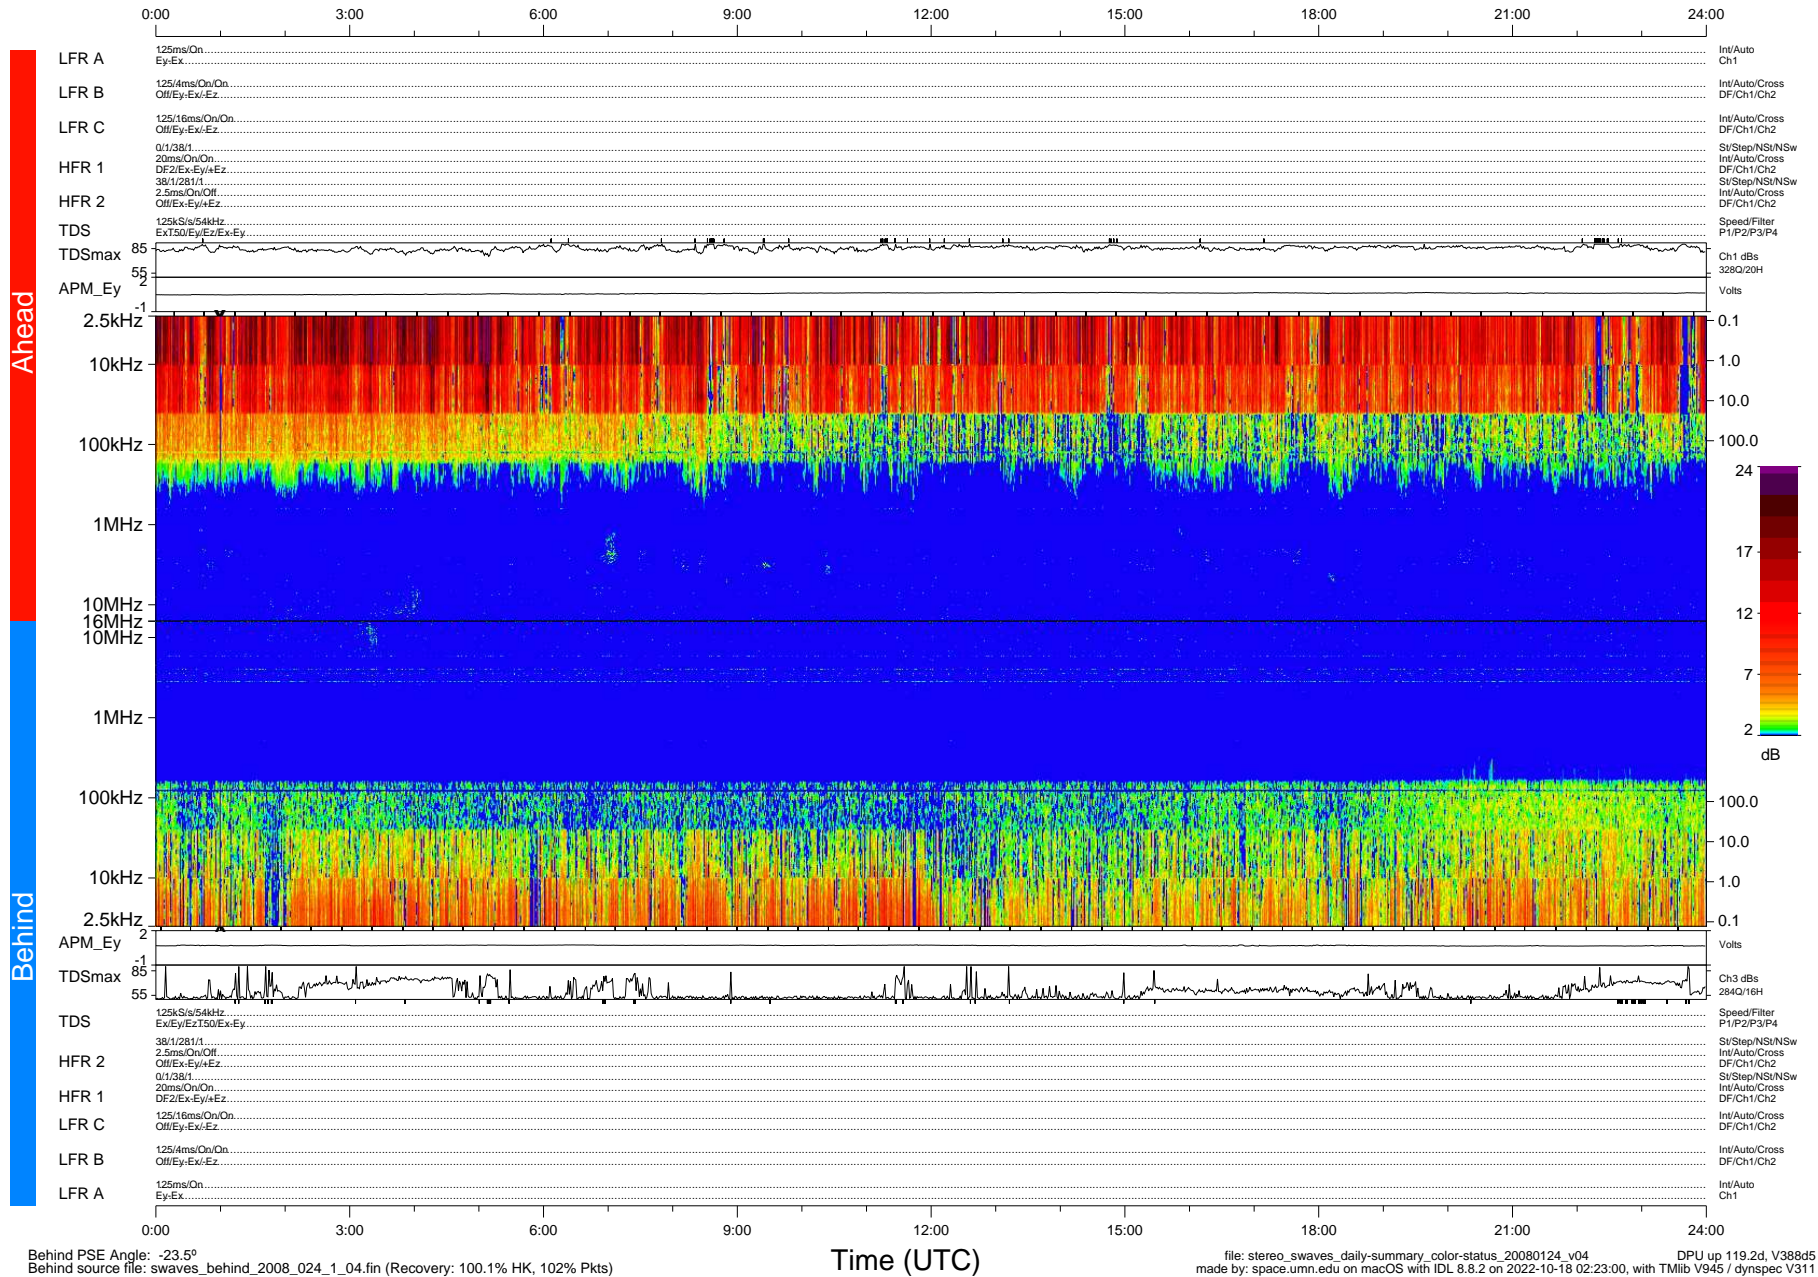

STEREO/WAVES Daily Summary - 24-Jan-2008 (DOY 024)

Ahead source file: swaves_ahead_2008_024_1_04.fin (Recovery: 100.0% HK, 109% Pkts)
Ahead PSE Angle: 21.5°

DPU up 119.5d, V388d5

Behind PSE Angle: -23.5°
Behind source file: swaves_behind_2008_024_1_04.fin (Recovery: 100.1% HK, 102% Pkts)

Time (UTC)