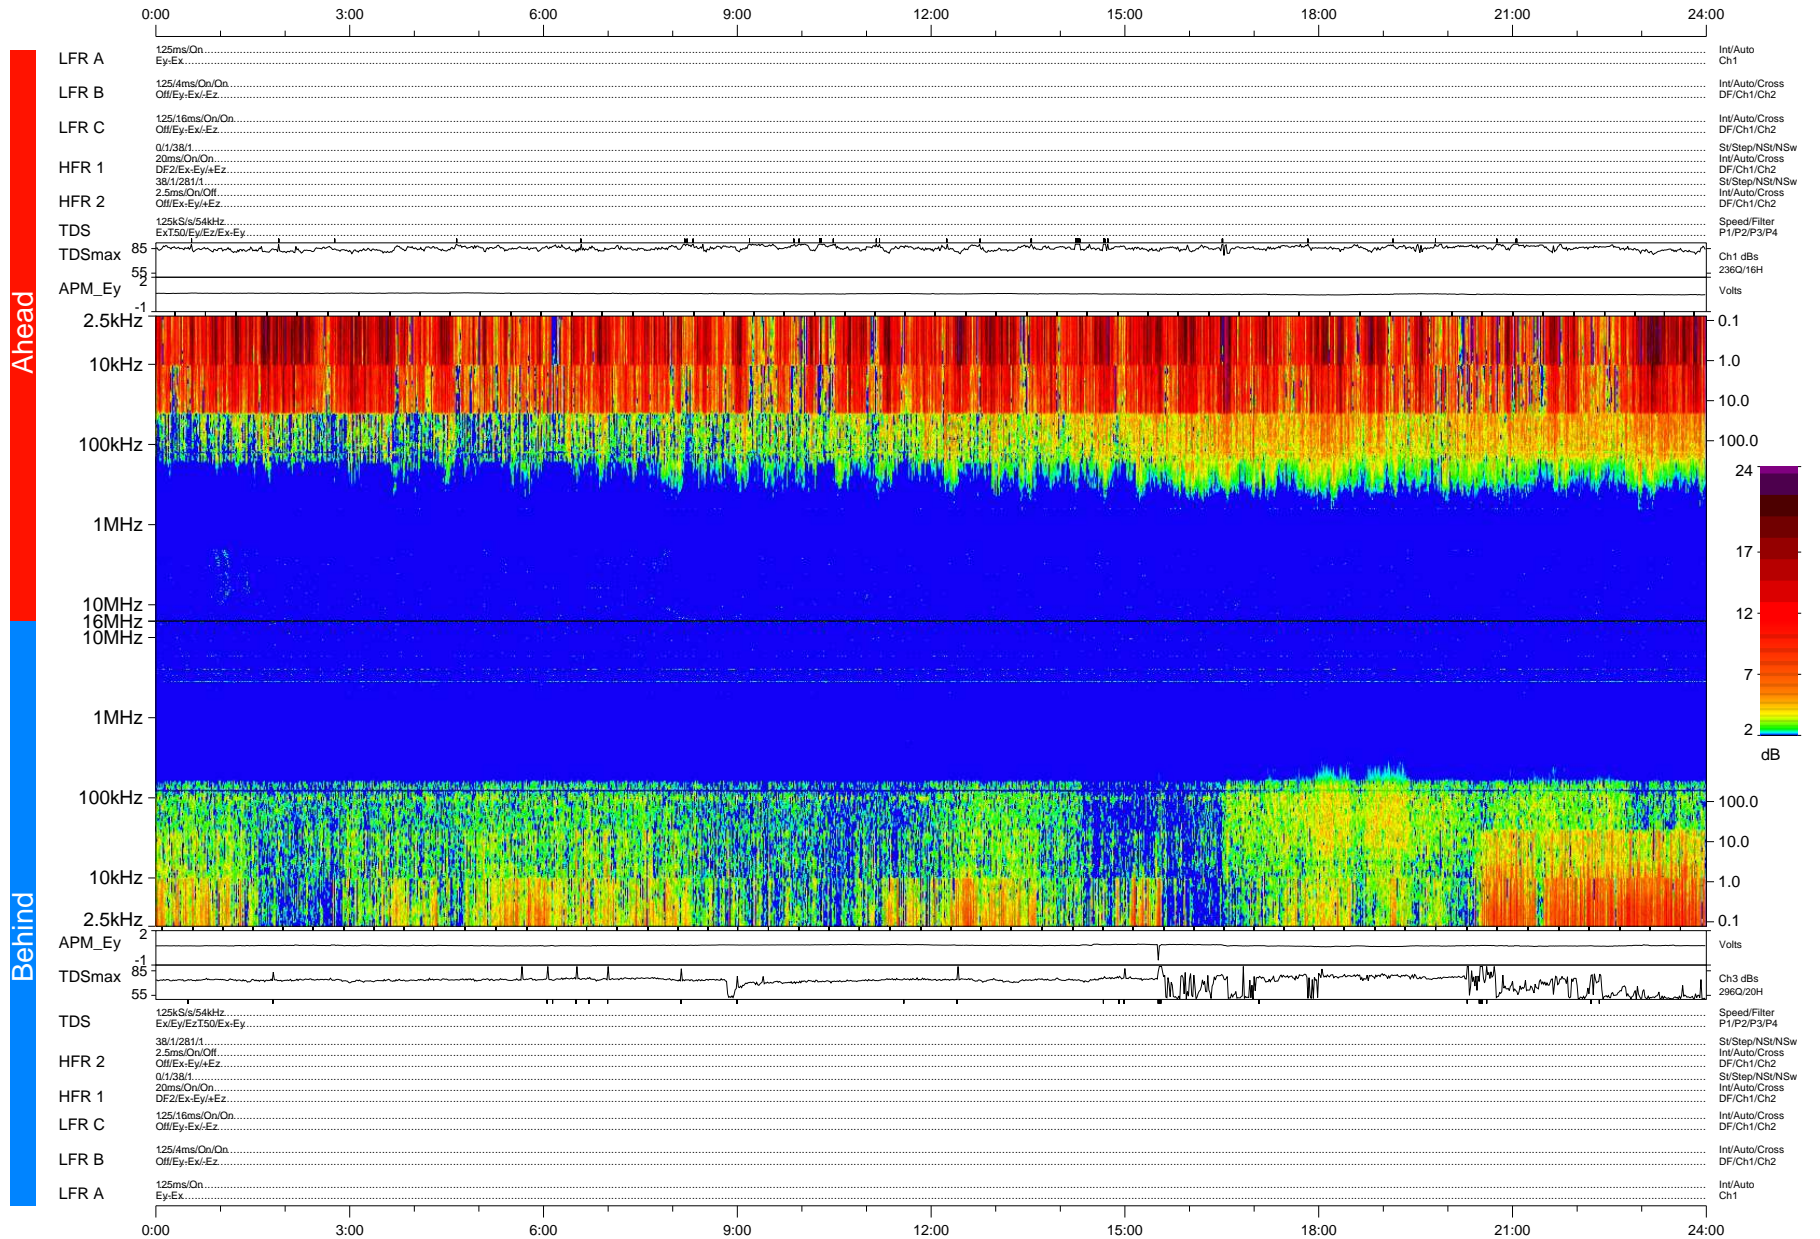

STEREO/WAVES Daily Summary - 23-Jan-2008 (DOY 023)

Ahead source file: swaves_ahead_2008_023_1_04.fin (Recovery: 100.0% HK, 95% Pkts)
 Ahead PSE Angle: 21.4°

DPU up 118.5d, V388d5

Behind PSE Angle: -23.5°
 Behind source file: swaves_behind_2008_023_1_04.fin (Recovery: 100.0% HK, 104% Pkts)

Time (UTC)

file: stereo_swaves_daily-summary_color-status_20080123_v04 DPU up 118.2d, V388d5
 made by: space.umn.edu on macOS with IDL 8.8.2 on 2022-10-18 02:20:09, with TMLib V945 / dynspec V311