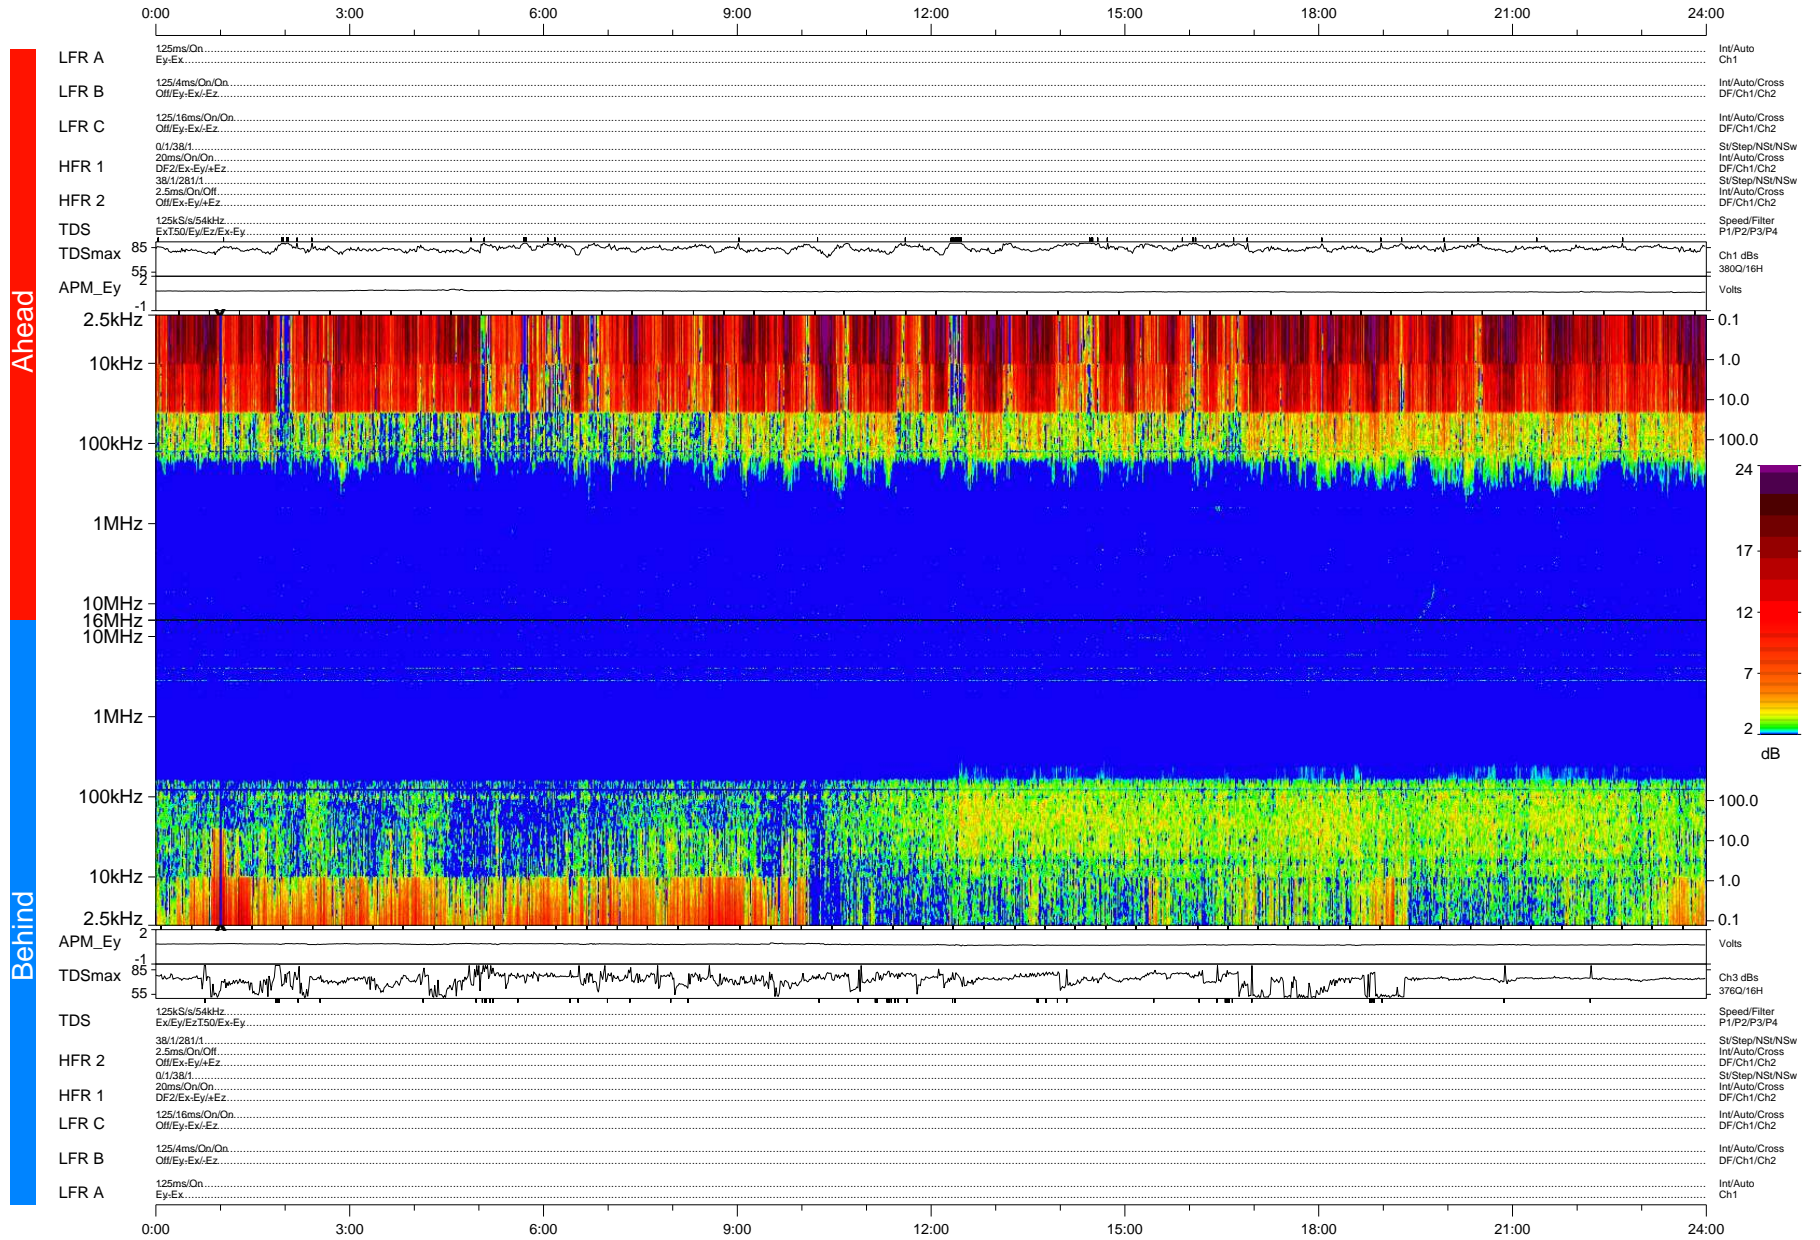

STEREO/WAVES Daily Summary - 22-Jan-2008 (DOY 022)

Ahead source file: swaves_ahead_2008_022_1_04.fin (Recovery: 100.0% HK, 116% Pkts)
Ahead PSE Angle: 21.5°

DPU up 117.5d, V388d5

Behind PSE Angle: -23.4°
Behind source file: swaves_behind_2008_022_1_04.fin (Recovery: 100.0% HK, 115% Pkts)

Time (UTC)