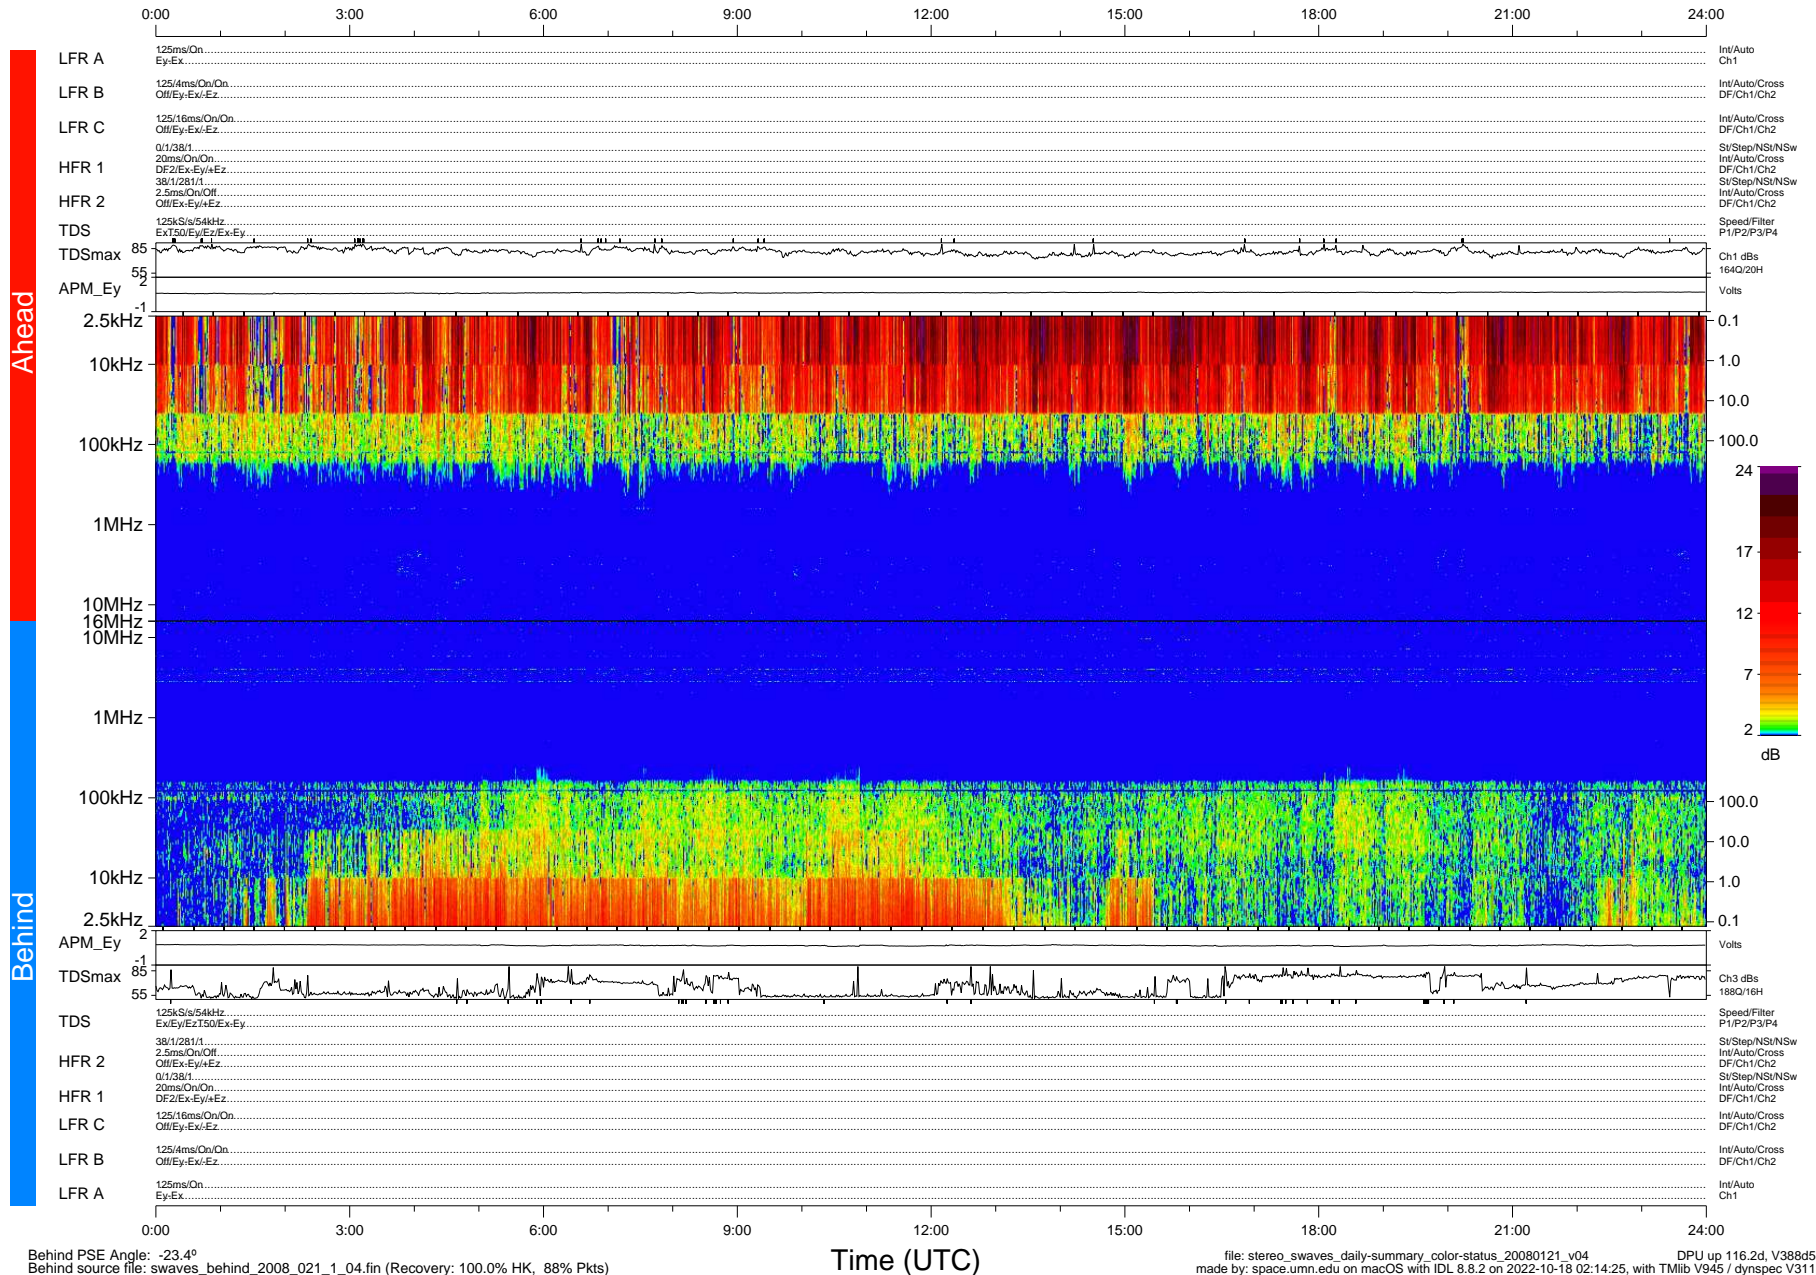

STEREO/WAVES Daily Summary - 21-Jan-2008 (DOY 021)

Ahead source file: swaves_ahead_2008_021_1_04.fin (Recovery: 100.0% HK, 85% Pkts)
Ahead PSE Angle: 21.5°

DPU up 116.5d, V388d5

Behind PSE Angle: -23.4°
Behind source file: swaves_behind_2008_021_1_04.fin (Recovery: 100.0% HK, 88% Pkts)