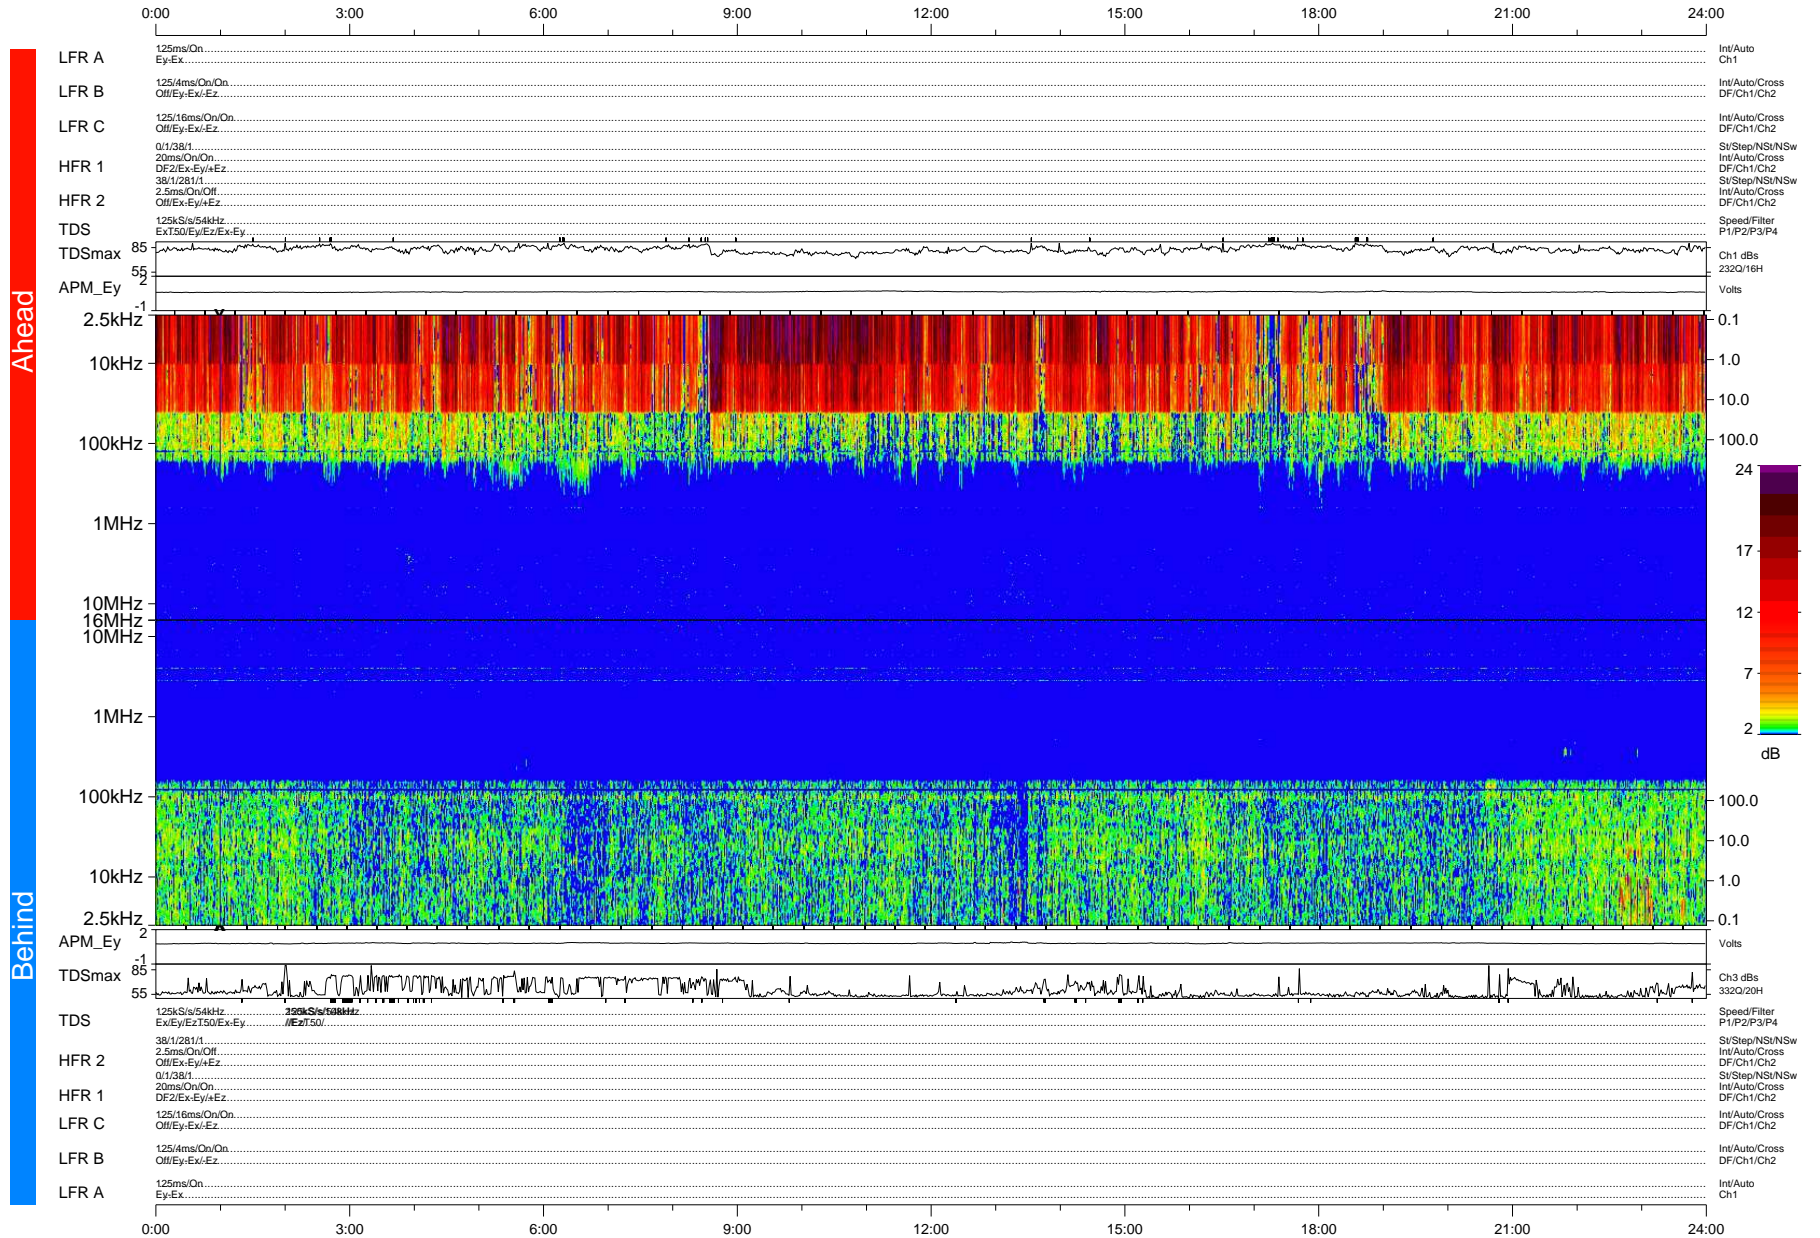

STEREO/WAVES Daily Summary - 20-Jan-2008 (DOY 020)

Ahead source file: swaves_ahead_2008_020_1_04.fin (Recovery: 100.0% HK, 94% Pkts)
Ahead PSE Angle: 21.4°

DPU up 115.5d, V388d5

Behind PSE Angle: -23.4°
Behind source file: swaves_behind_2008_020_1_04.fin (Recovery: 100.0% HK, 109% Pkts)

Time (UTC)