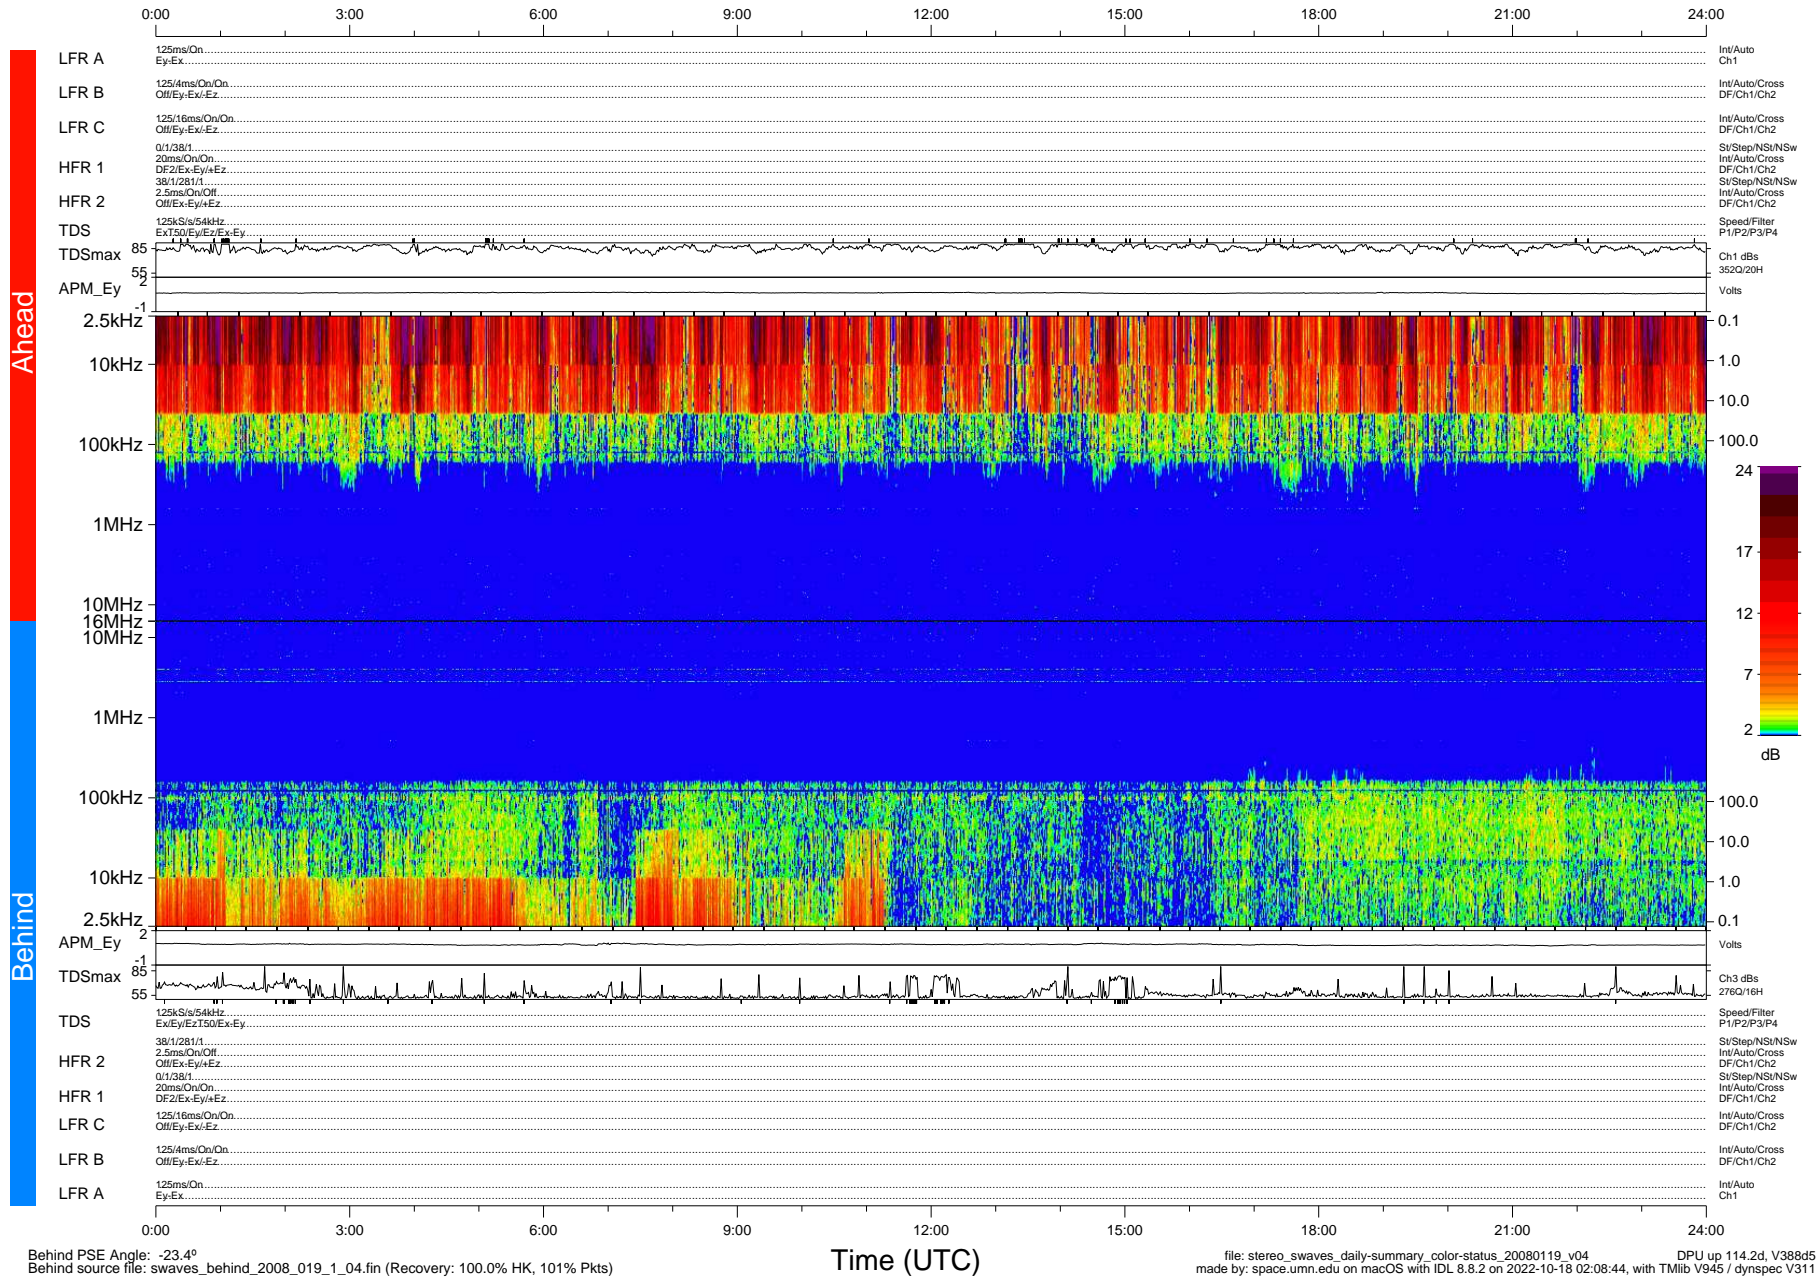

STEREO/WAVES Daily Summary - 19-Jan-2008 (DOY 019)

Ahead source file: swaves_ahead_2008_019_1_04.fin (Recovery: 100.0% HK, 112% Pkts)
Ahead PSE Angle: 21.4°

DPU up 114.5d, V388d5

Behind PSE Angle: -23.4°
Behind source file: swaves_behind_2008_019_1_04.fin (Recovery: 100.0% HK, 101% Pkts)

Time (UTC)