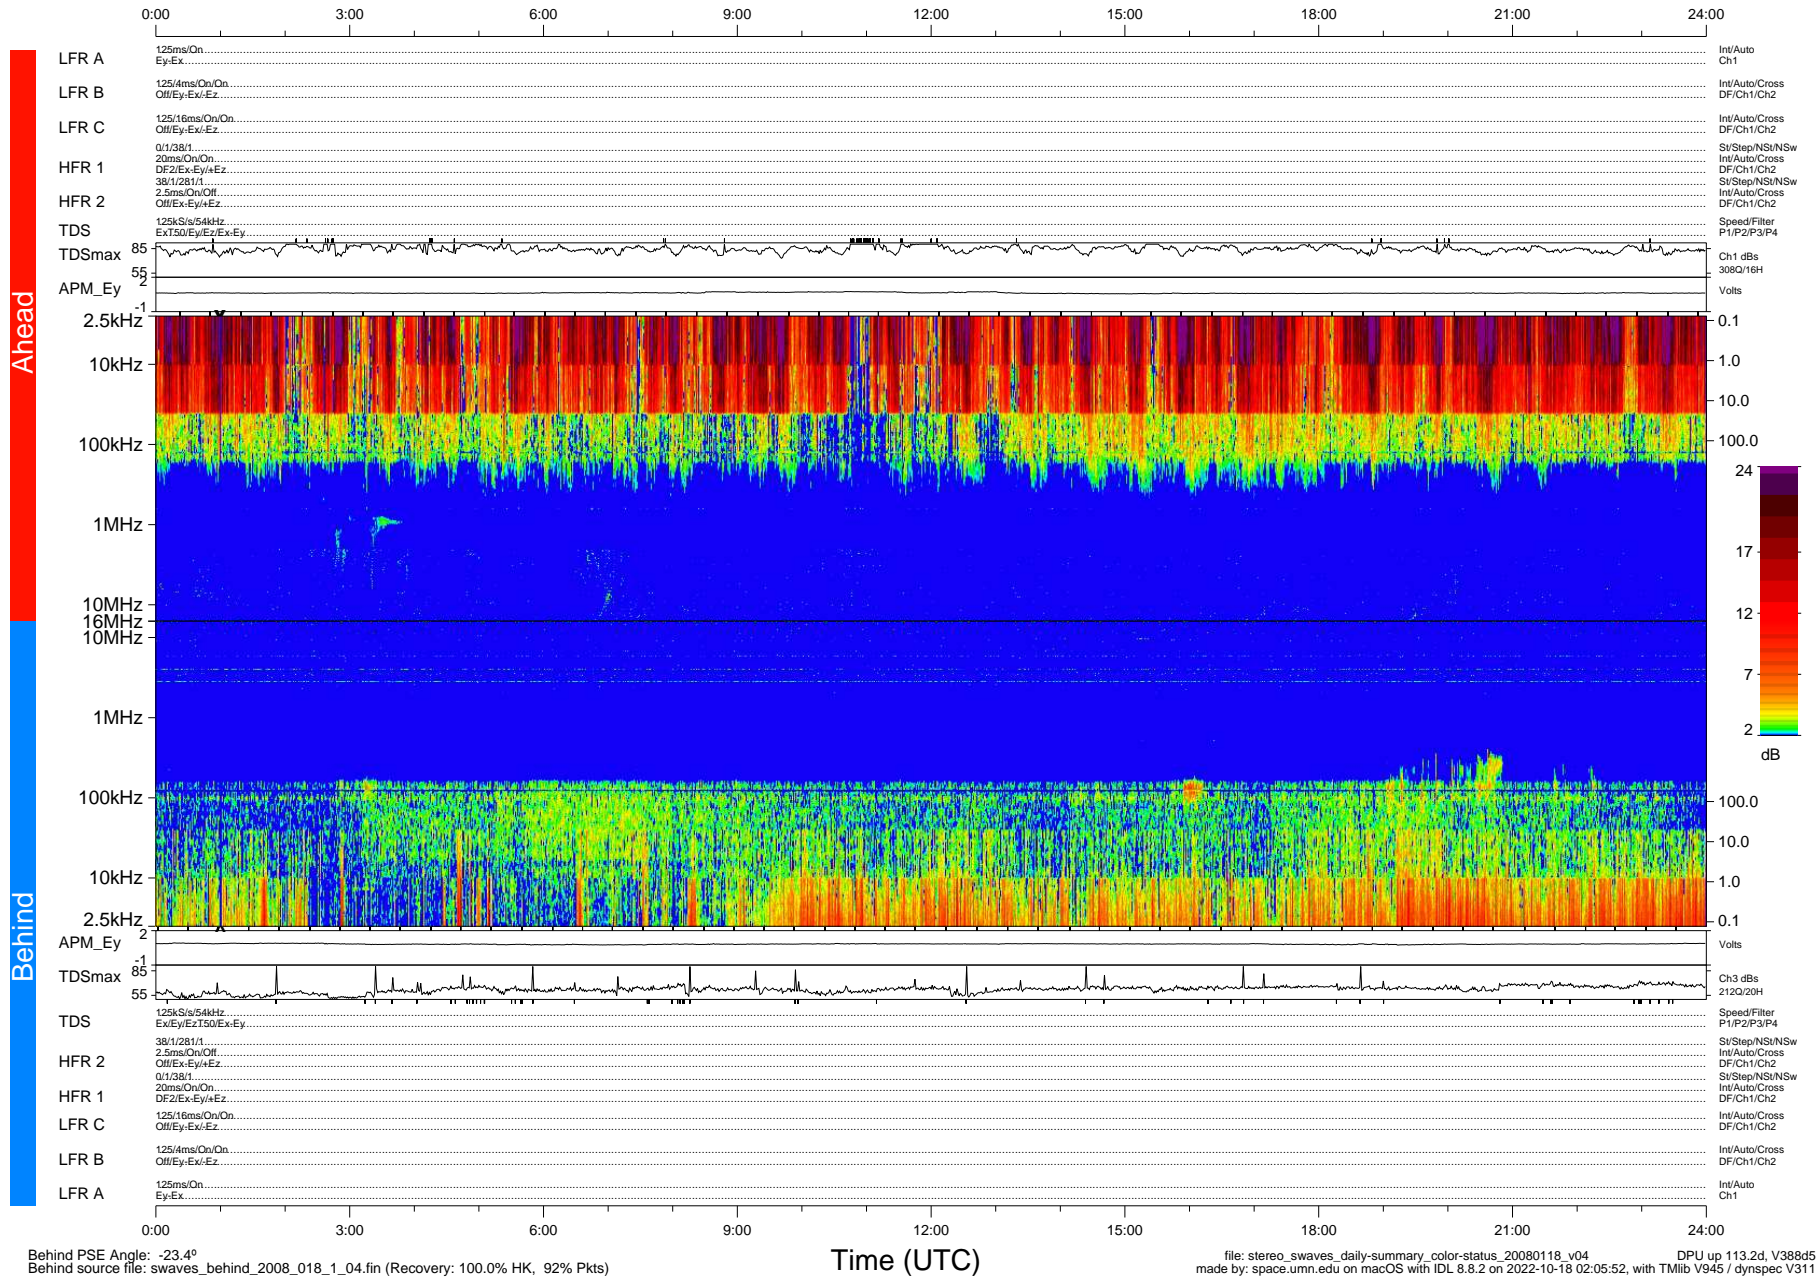

STEREO/WAVES Daily Summary - 18-Jan-2008 (DOY 018)

Ahead source file: swaves_ahead_2008_018_1_04.fin (Recovery: 100.0% HK, 105% Pkts)
Ahead PSE Angle: 21.4°

DPU up 113.5d, V388d5

Behind PSE Angle: -23.4°
Behind source file: swaves_behind_2008_018_1_04.fin (Recovery: 100.0% HK, 92% Pkts)