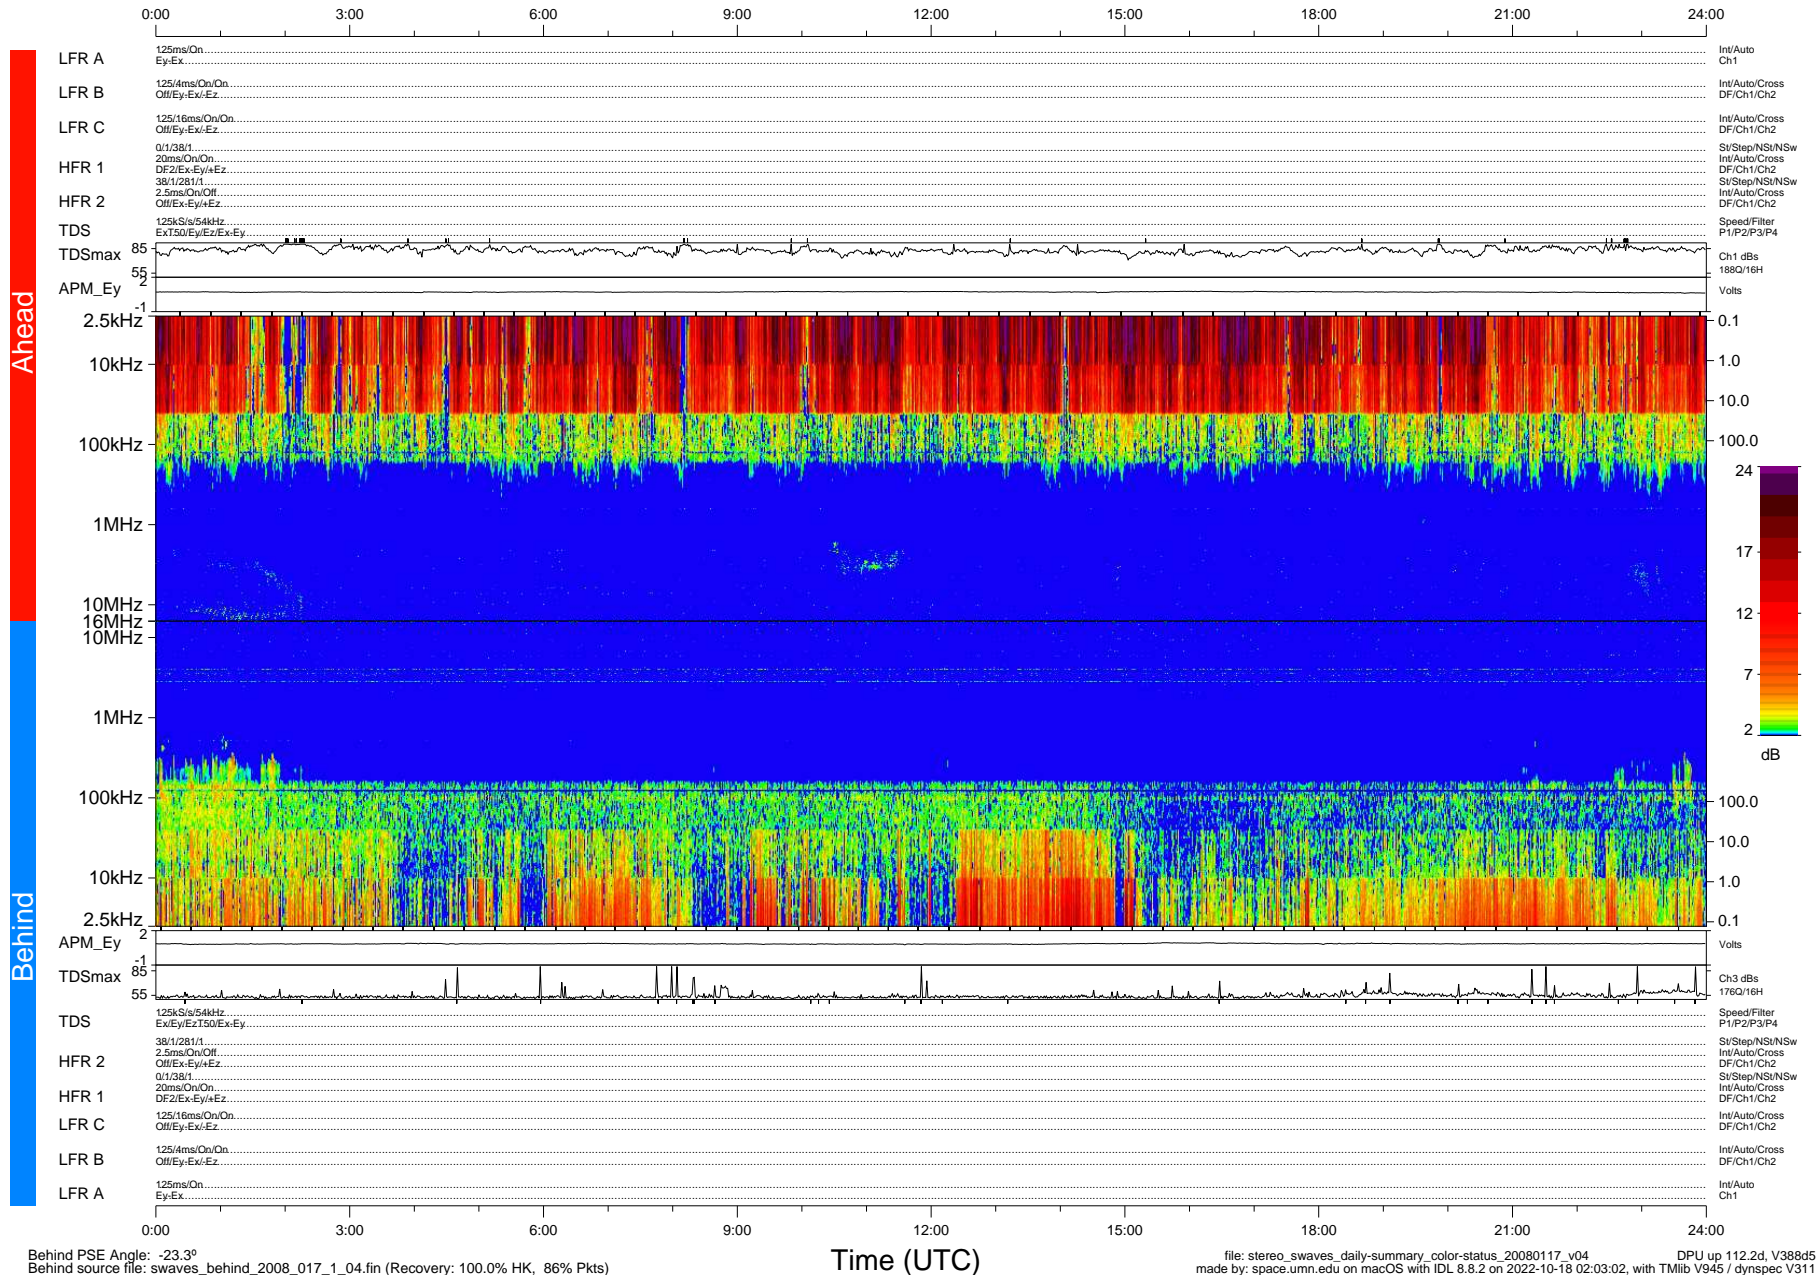

STEREO/WAVES Daily Summary - 17-Jan-2008 (DOY 017)

Ahead source file: swaves_ahead_2008_017_1_04.fin (Recovery: 100.0% HK, 88% Pkts)
Ahead PSE Angle: 21.4°

DPU up 112.5d, V388d5

Behind PSE Angle: -23.3°
Behind source file: swaves_behind_2008_017_1_04.fin (Recovery: 100.0% HK, 86% Pkts)

Time (UTC)