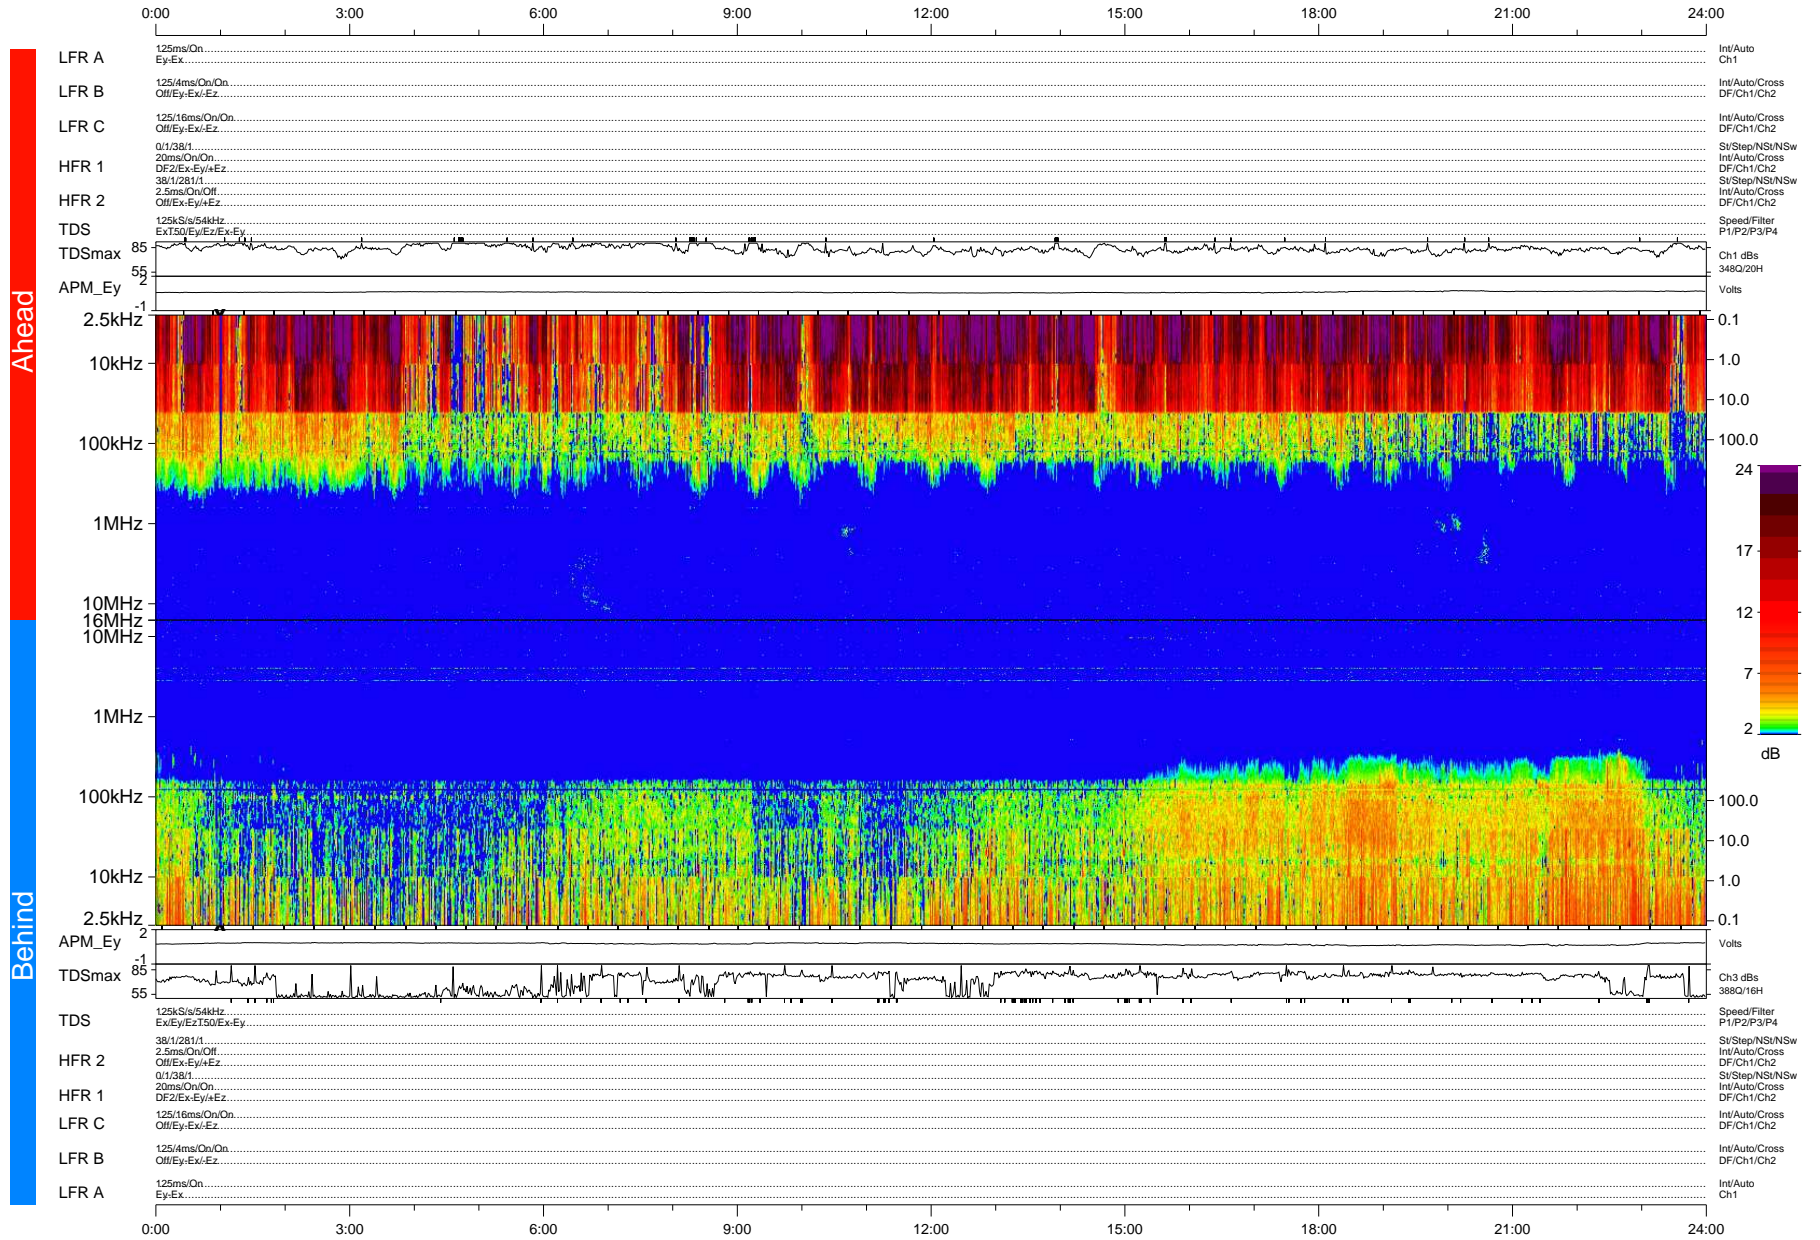

STEREO/WAVES Daily Summary - 16-Jan-2008 (DOY 016)

Ahead source file: swaves_ahead_2008_016_1_04.fin (Recovery: 100.0% HK, 112% Pkts)
Ahead PSE Angle: 21.4°

DPU up 111.5d, V388d5

Behind PSE Angle: -23.3°
Behind source file: swaves_behind_2008_016_1_04.fin (Recovery: 100.0% HK, 117% Pkts)

Time (UTC)