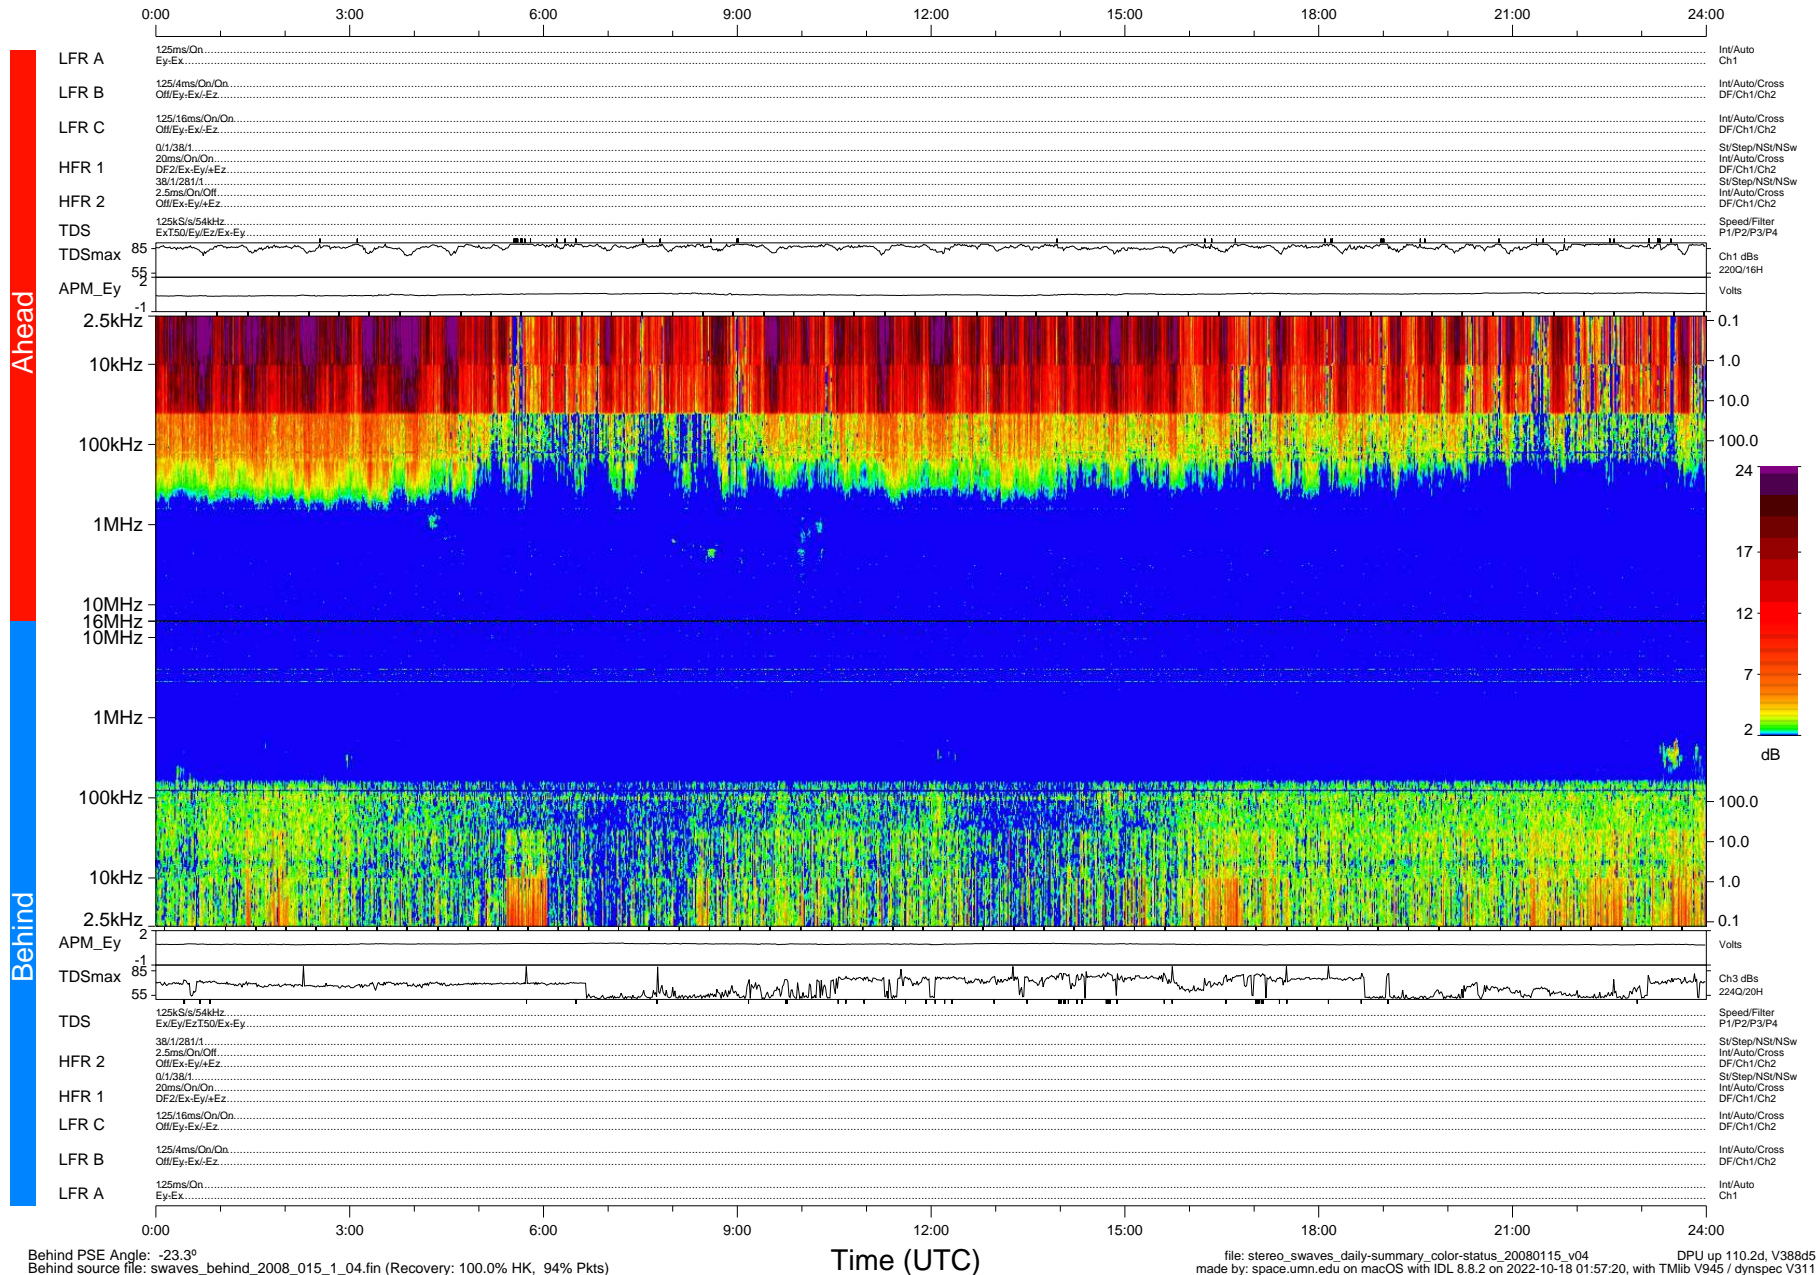

STEREO/WAVES Daily Summary - 15-Jan-2008 (DOY 015)

Ahead source file: swaves_ahead_2008_015_1_04.fin (Recovery: 100.0% HK, 92% Pkts)
Ahead PSE Angle: 21.4°

DPU up 110.5d, V388d5

Behind PSE Angle: -23.3°
Behind source file: swaves_behind_2008_015_1_04.fin (Recovery: 100.0% HK, 94% Pkts)