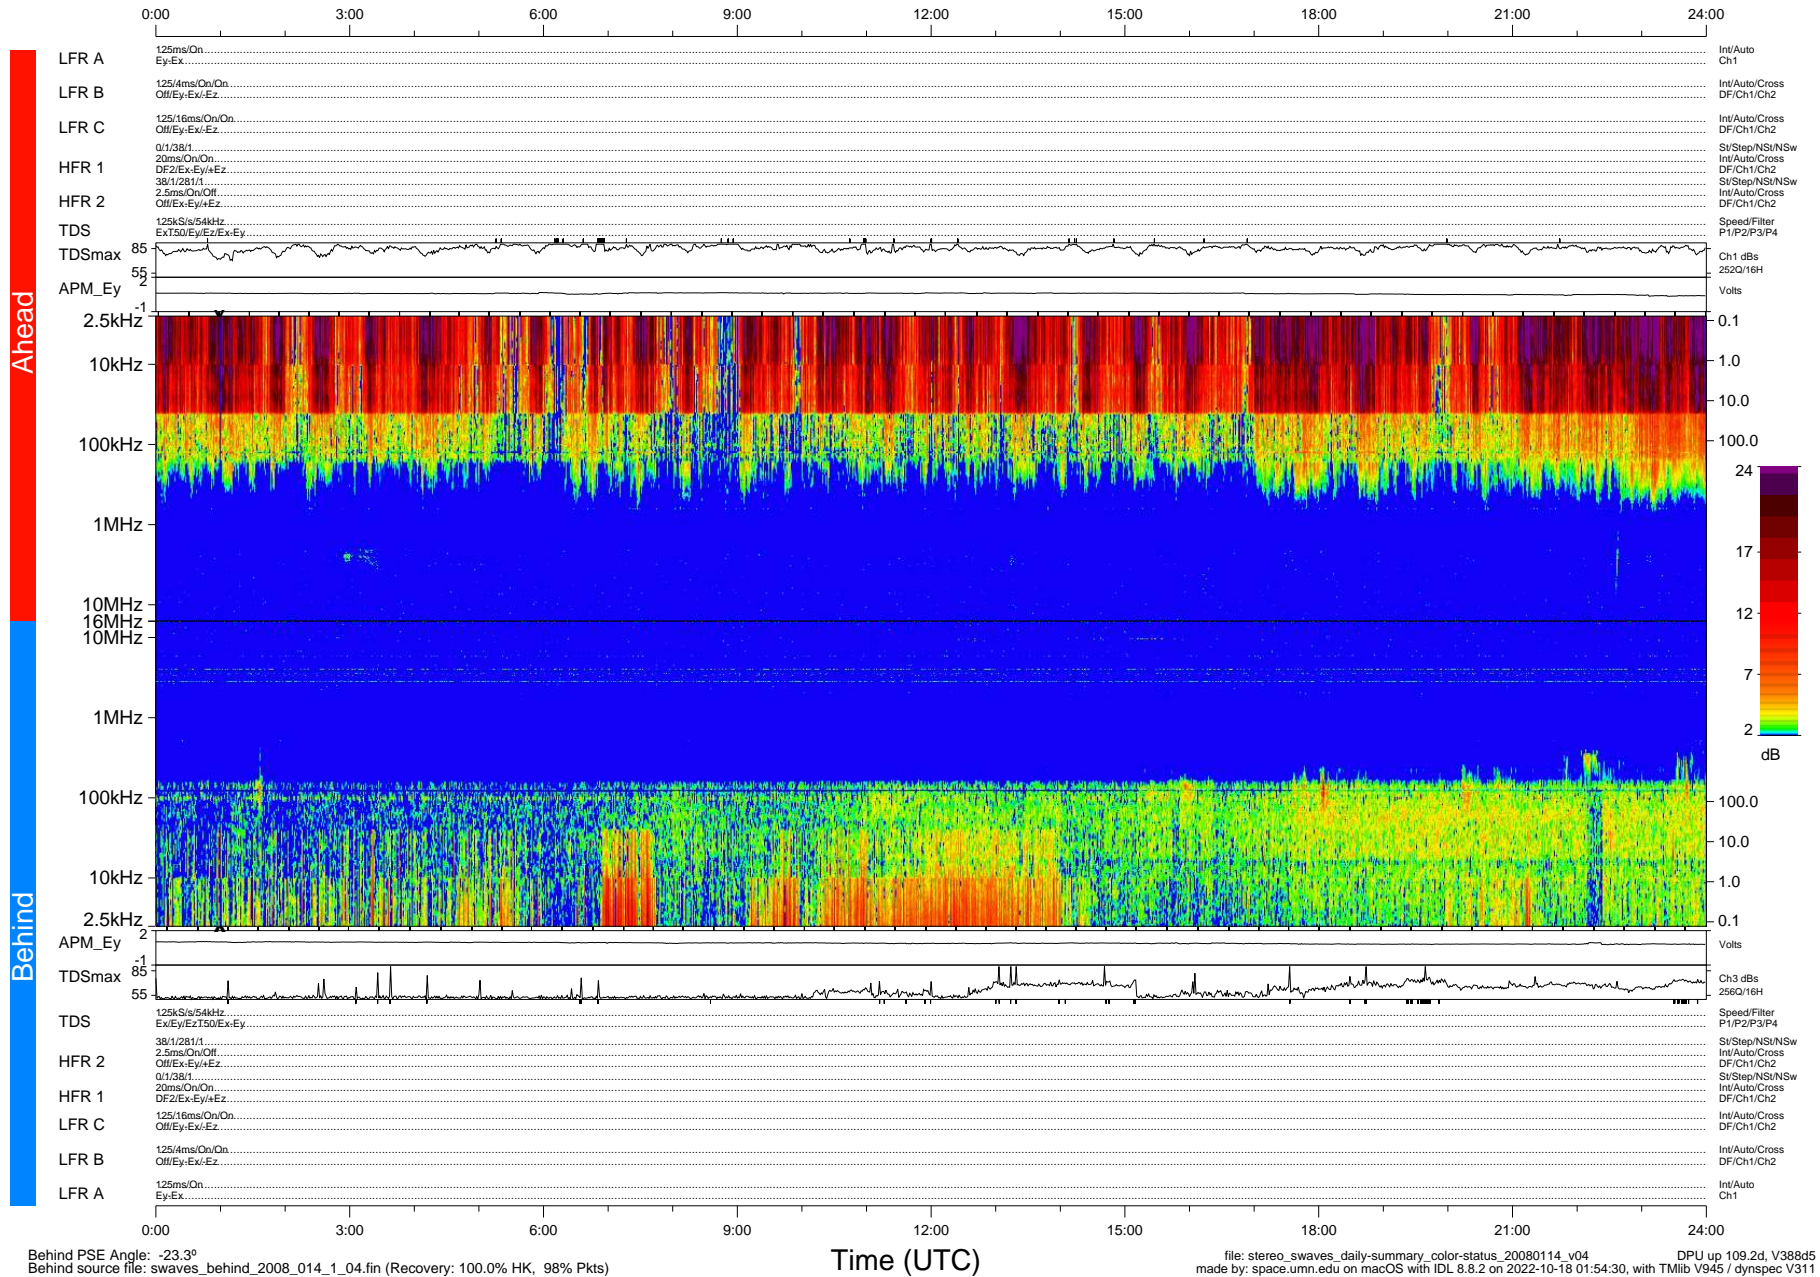

STEREO/WAVES Daily Summary - 14-Jan-2008 (DOY 014)

Ahead source file: swaves_ahead_2008_014_1_04.fin (Recovery: 100.0% HK, 97% Pkts)
 Ahead PSE Angle: 21.3°

DPU up 109.5d, V388d5

Behind PSE Angle: -23.3°
 Behind source file: swaves_behind_2008_014_1_04.fin (Recovery: 100.0% HK, 98% Pkts)

Time (UTC)

file: stereo_swaves_daily-summary_color-status_20080114_v04
 made by: space.umn.edu on macOS with IDL 8.8.2 on 2022-10-18 01:54:30, with TLib V945 / dynspec V311
 DPU up 109.2d, V388d5