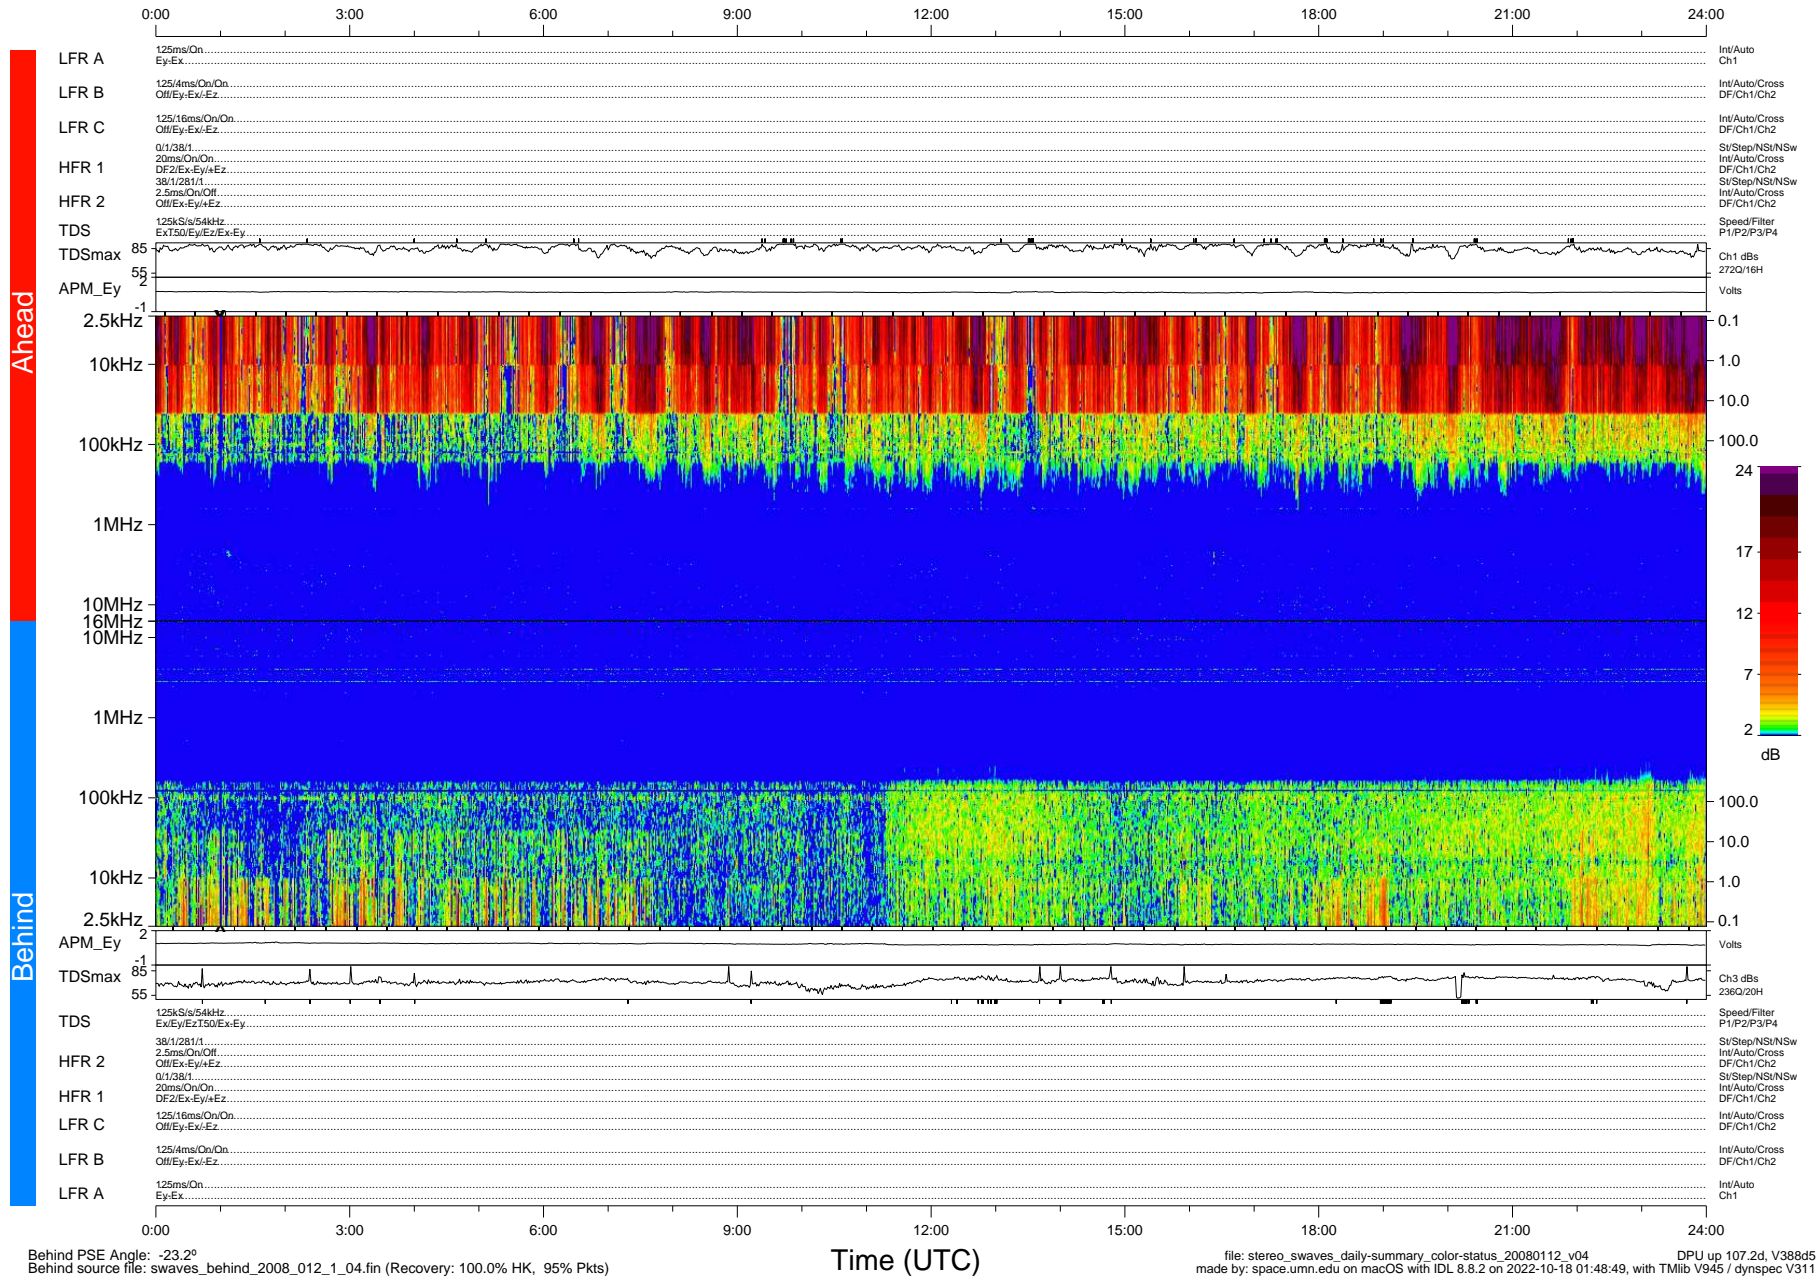

STEREO/WAVES Daily Summary - 12-Jan-2008 (DOY 012)

Ahead source file: swaves_ahead_2008_012_1_04.fin (Recovery: 100.0% HK, 100% Pkts)
Ahead PSE Angle: 21.3°

DPU up 107.5d, V388d5

Behind PSE Angle: -23.2°
Behind source file: swaves_behind_2008_012_1_04.fin (Recovery: 100.0% HK, 95% Pkts)

Time (UTC)