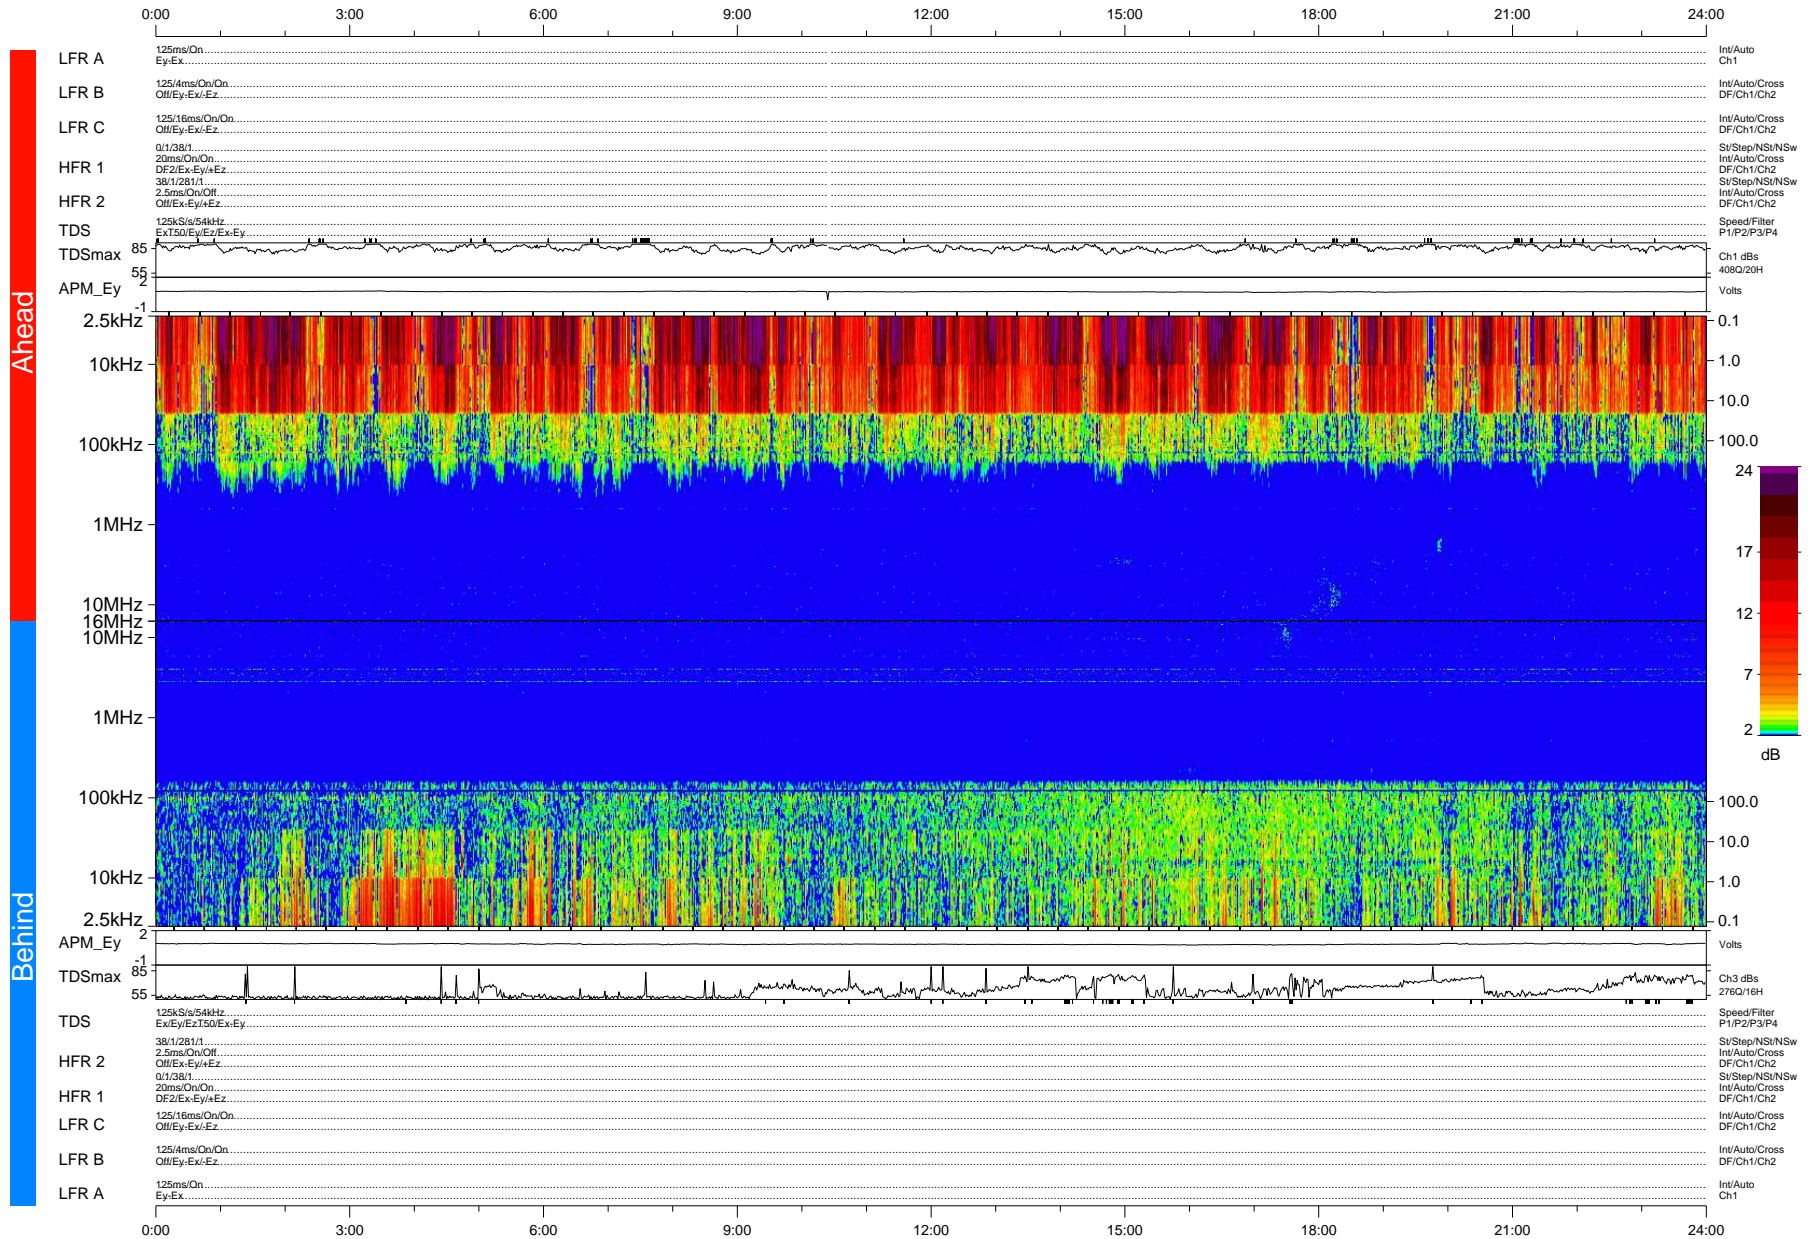

STEREO/WAVES Daily Summary - 11-Jan-2008 (DOY 011)

Ahead source file: swaves_ahead_2008_011_1_04.fin (Recovery: 100.1% HK, 121% Pkts)
Ahead PSE Angle: 21.3°

DPU up 106.5d, V388d5

Behind PSE Angle: -23.1°
Behind source file: swaves_behind_2008_011_1_04.fin (Recovery: 100.0% HK, 101% Pkts)

Time (UTC)