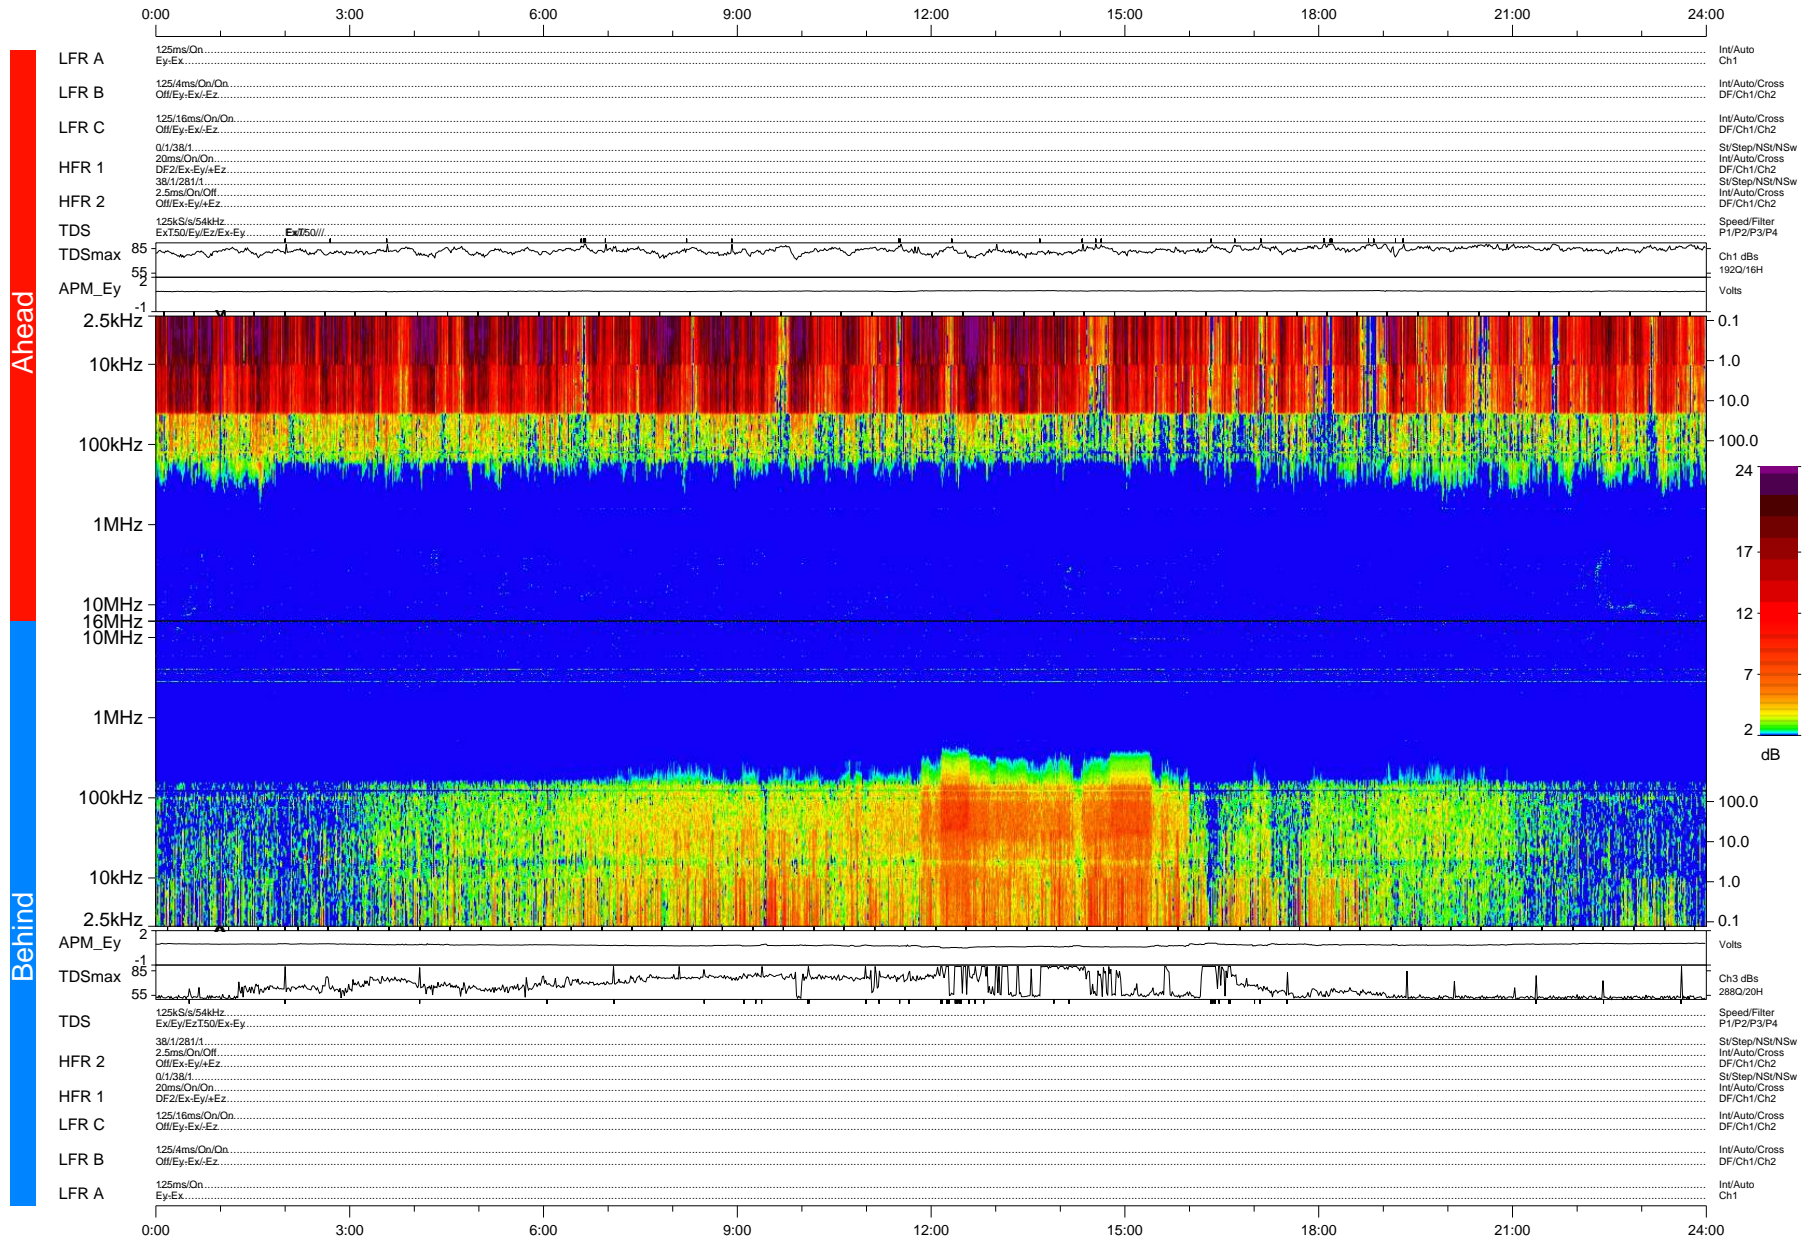

STEREO/WAVES Daily Summary - 10-Jan-2008 (DOY 010)

Ahead source file: swaves_ahead_2008_010_1_04.fin (Recovery: 100.0% HK, 88% Pkts)
 Ahead PSE Angle: 21.3°

DPU up 105.5d, V388d5

Behind PSE Angle: -23.1°
 Behind source file: swaves_behind_2008_010_1_04.fin (Recovery: 100.0% HK, 102% Pkts)

Time (UTC)

file: stereo_swaves_daily-summary_color-status_20080110_v04 DPU up 105.2d, V388d5
 made by: space.umn.edu on macOS with IDL 8.8.2 on 2022-10-18 01:43:07, with TMLib V945 / dynspec V311