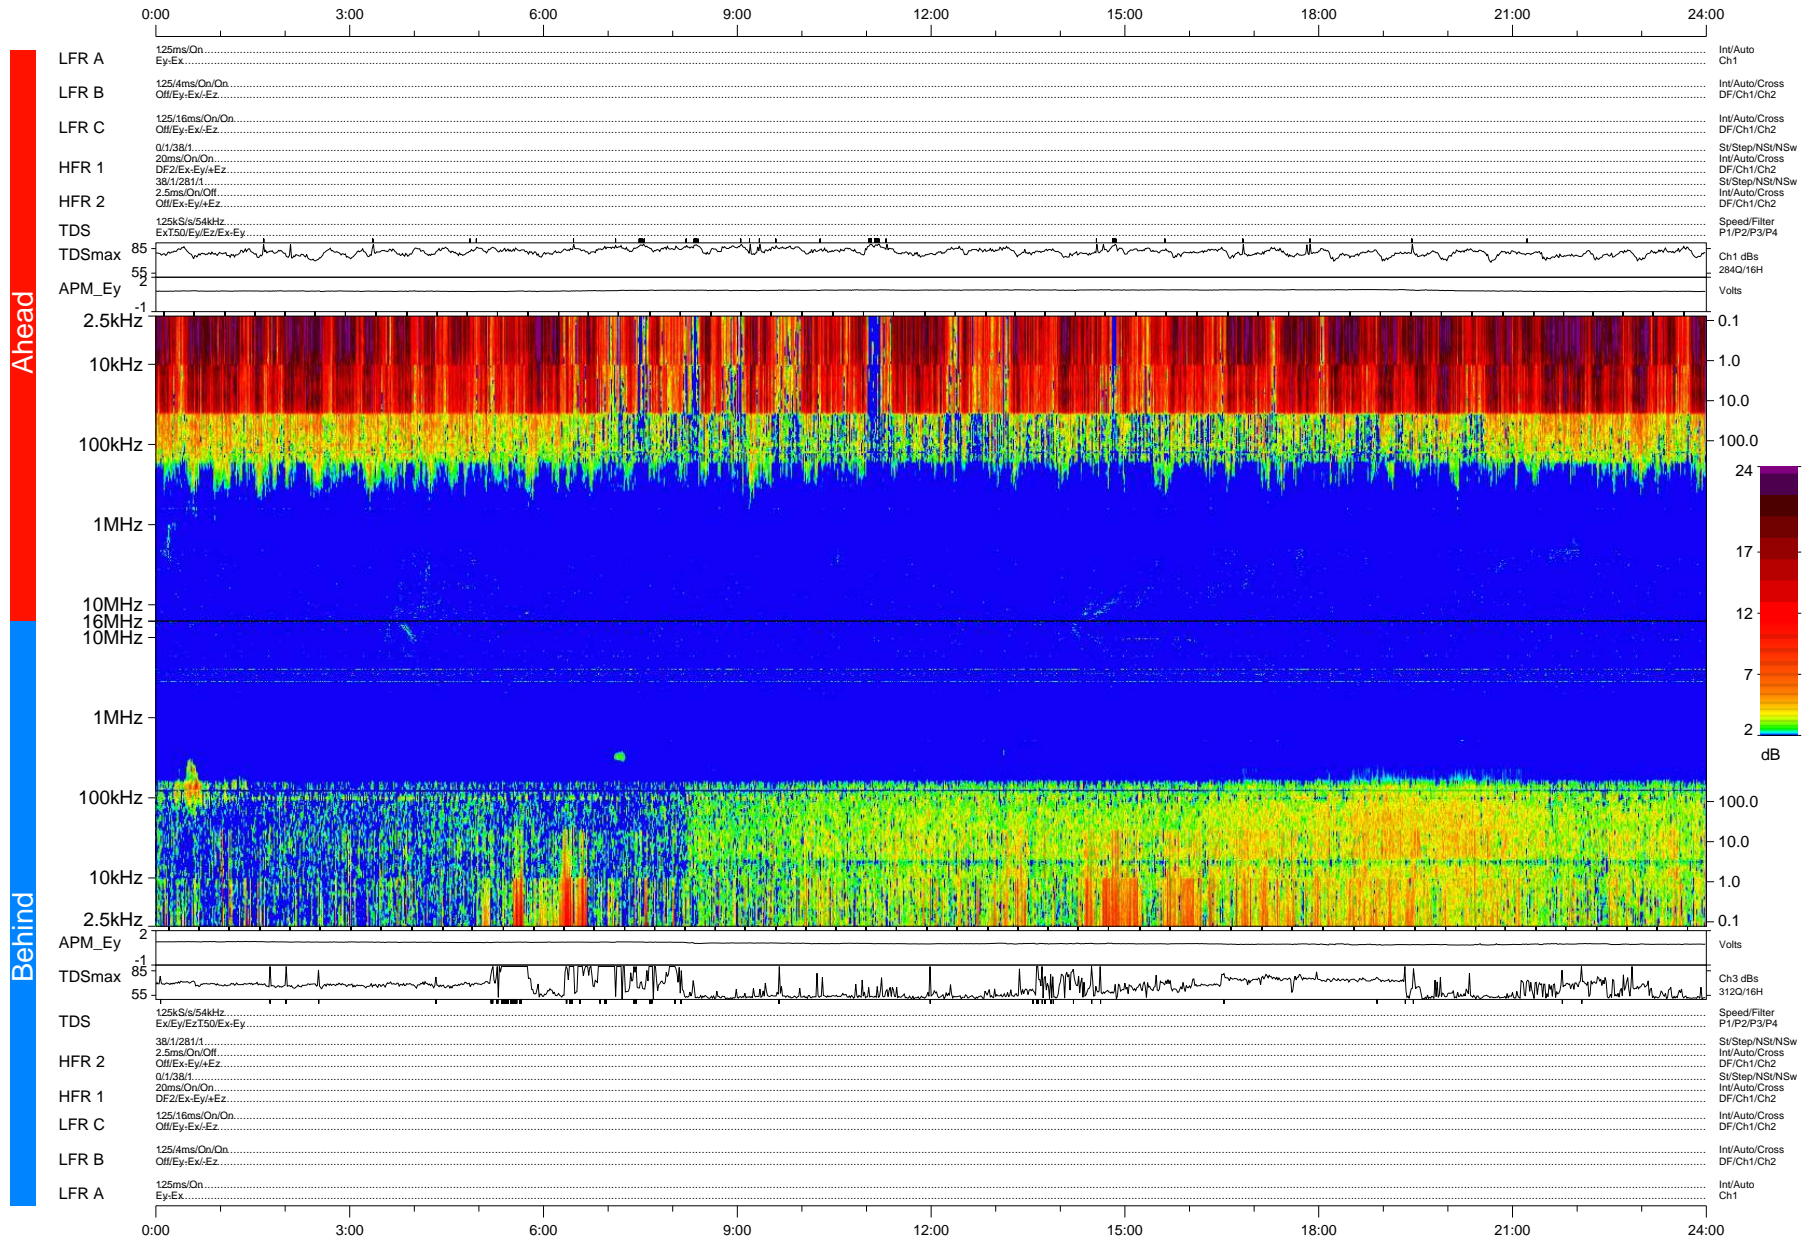

# STEREO/WAVES Daily Summary - 09-Jan-2008 (DOY 009)

Ahead source file: swaves\_ahead\_2008\_009\_1\_04.fin (Recovery: 100.0% HK, 102% Pkts)  
 Ahead PSE Angle: 21.3°

DPU up 104.5d, V388d5

Behind PSE Angle: -23.1°  
 Behind source file: swaves\_behind\_2008\_009\_1\_04.fin (Recovery: 100.0% HK, 106% Pkts)

Time (UTC)

file: stereo\_swaves\_daily-summary\_color-status\_20080109\_v04 DPU up 104.2d, V388d5  
 made by: space.umn.edu on macOS with IDL 8.8.2 on 2022-10-18 01:40:18, with TMLib V945 / dynspec V311