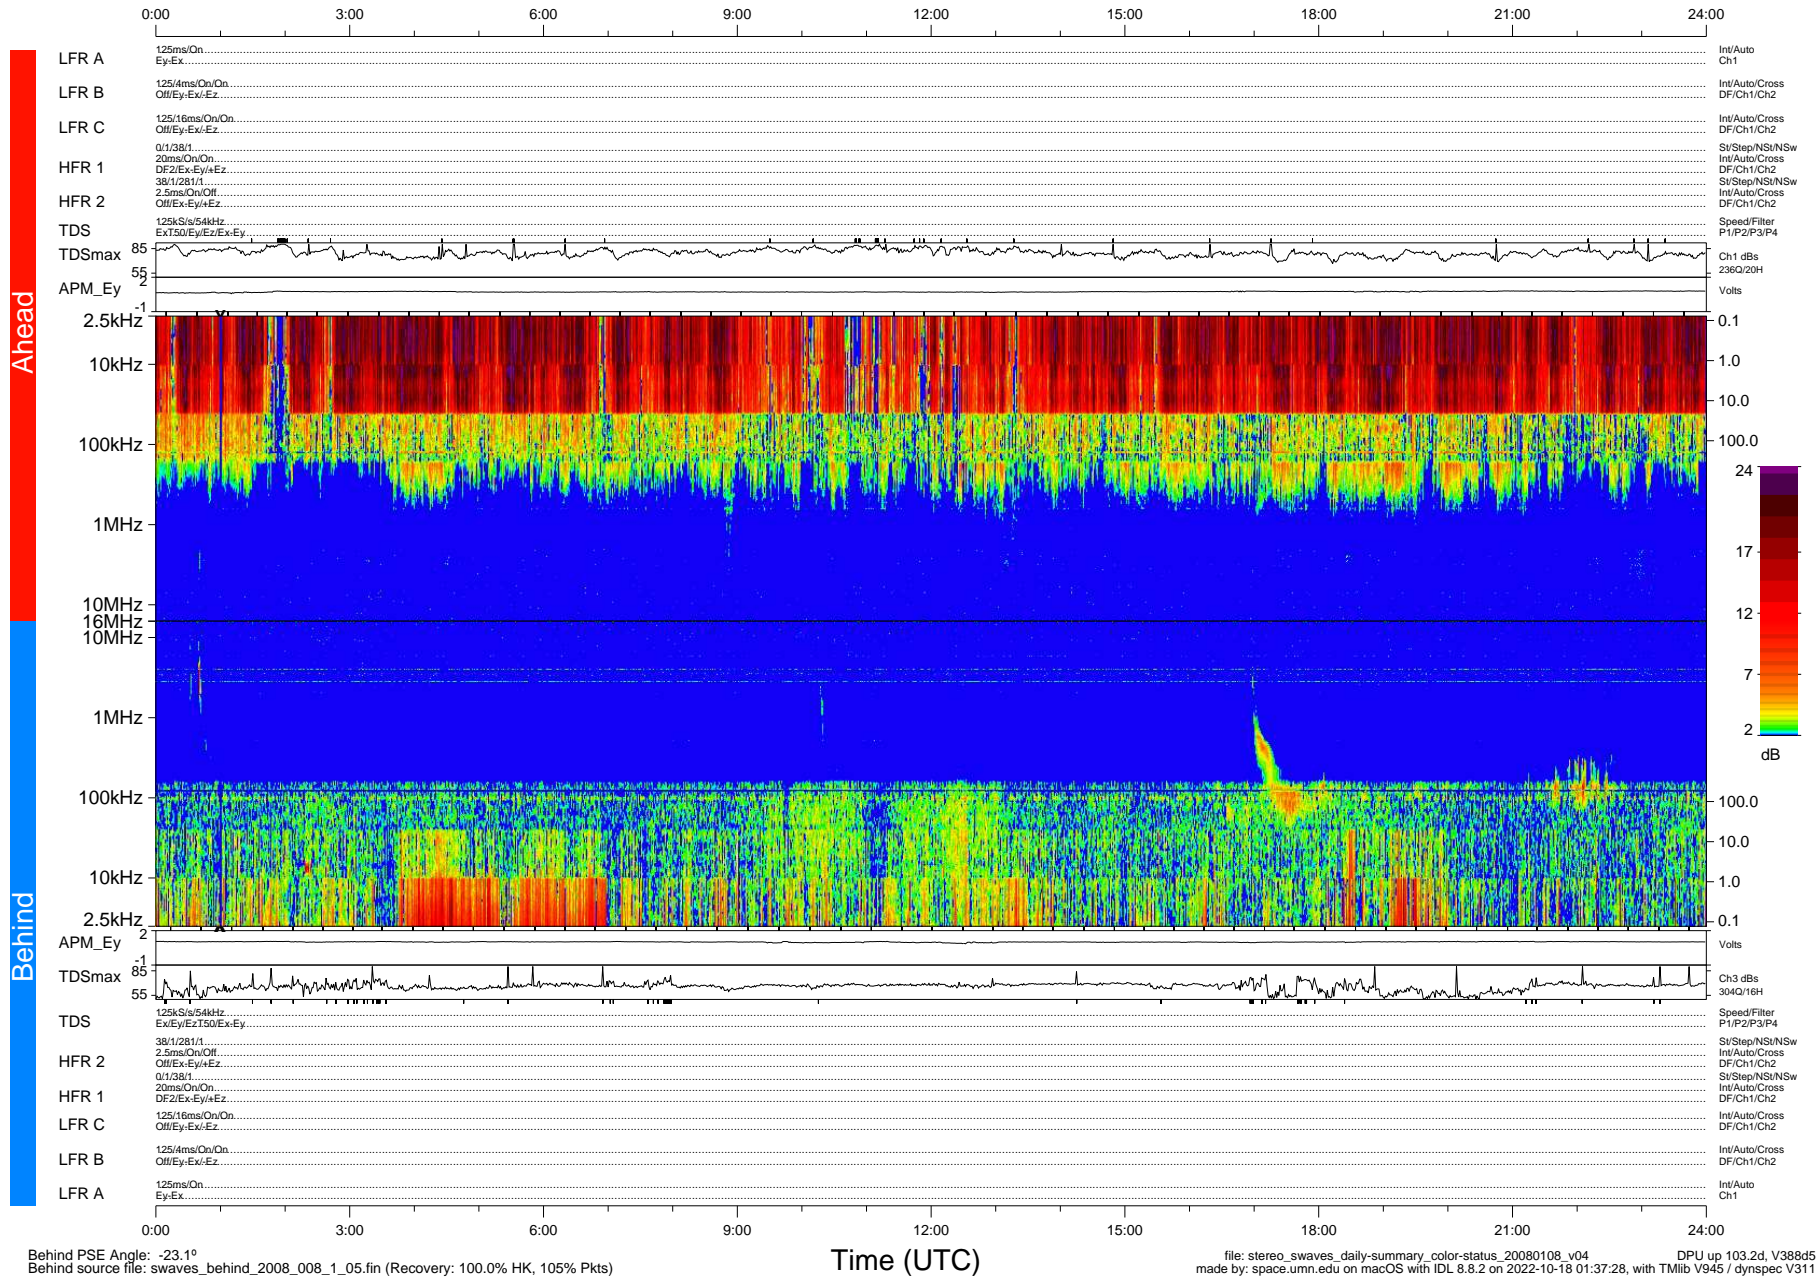

STEREO/WAVES Daily Summary - 08-Jan-2008 (DOY 008)

Ahead source file: swaves_ahead_2008_008_1_05.fin (Recovery: 100.0% HK, 95% Pkts)
 Ahead PSE Angle: 21.2°

DPU up 103.5d, V388d5

Behind PSE Angle: -23.1°
 Behind source file: swaves_behind_2008_008_1_05.fin (Recovery: 100.0% HK, 105% Pkts)

Time (UTC)

file: stereo_swaves_daily-summary_color-status_20080108_v04 DPU up 103.2d, V388d5
 made by: space.umn.edu on macOS with IDL 8.8.2 on 2022-10-18 01:37:28, with TMLib V945 / dynspec V311