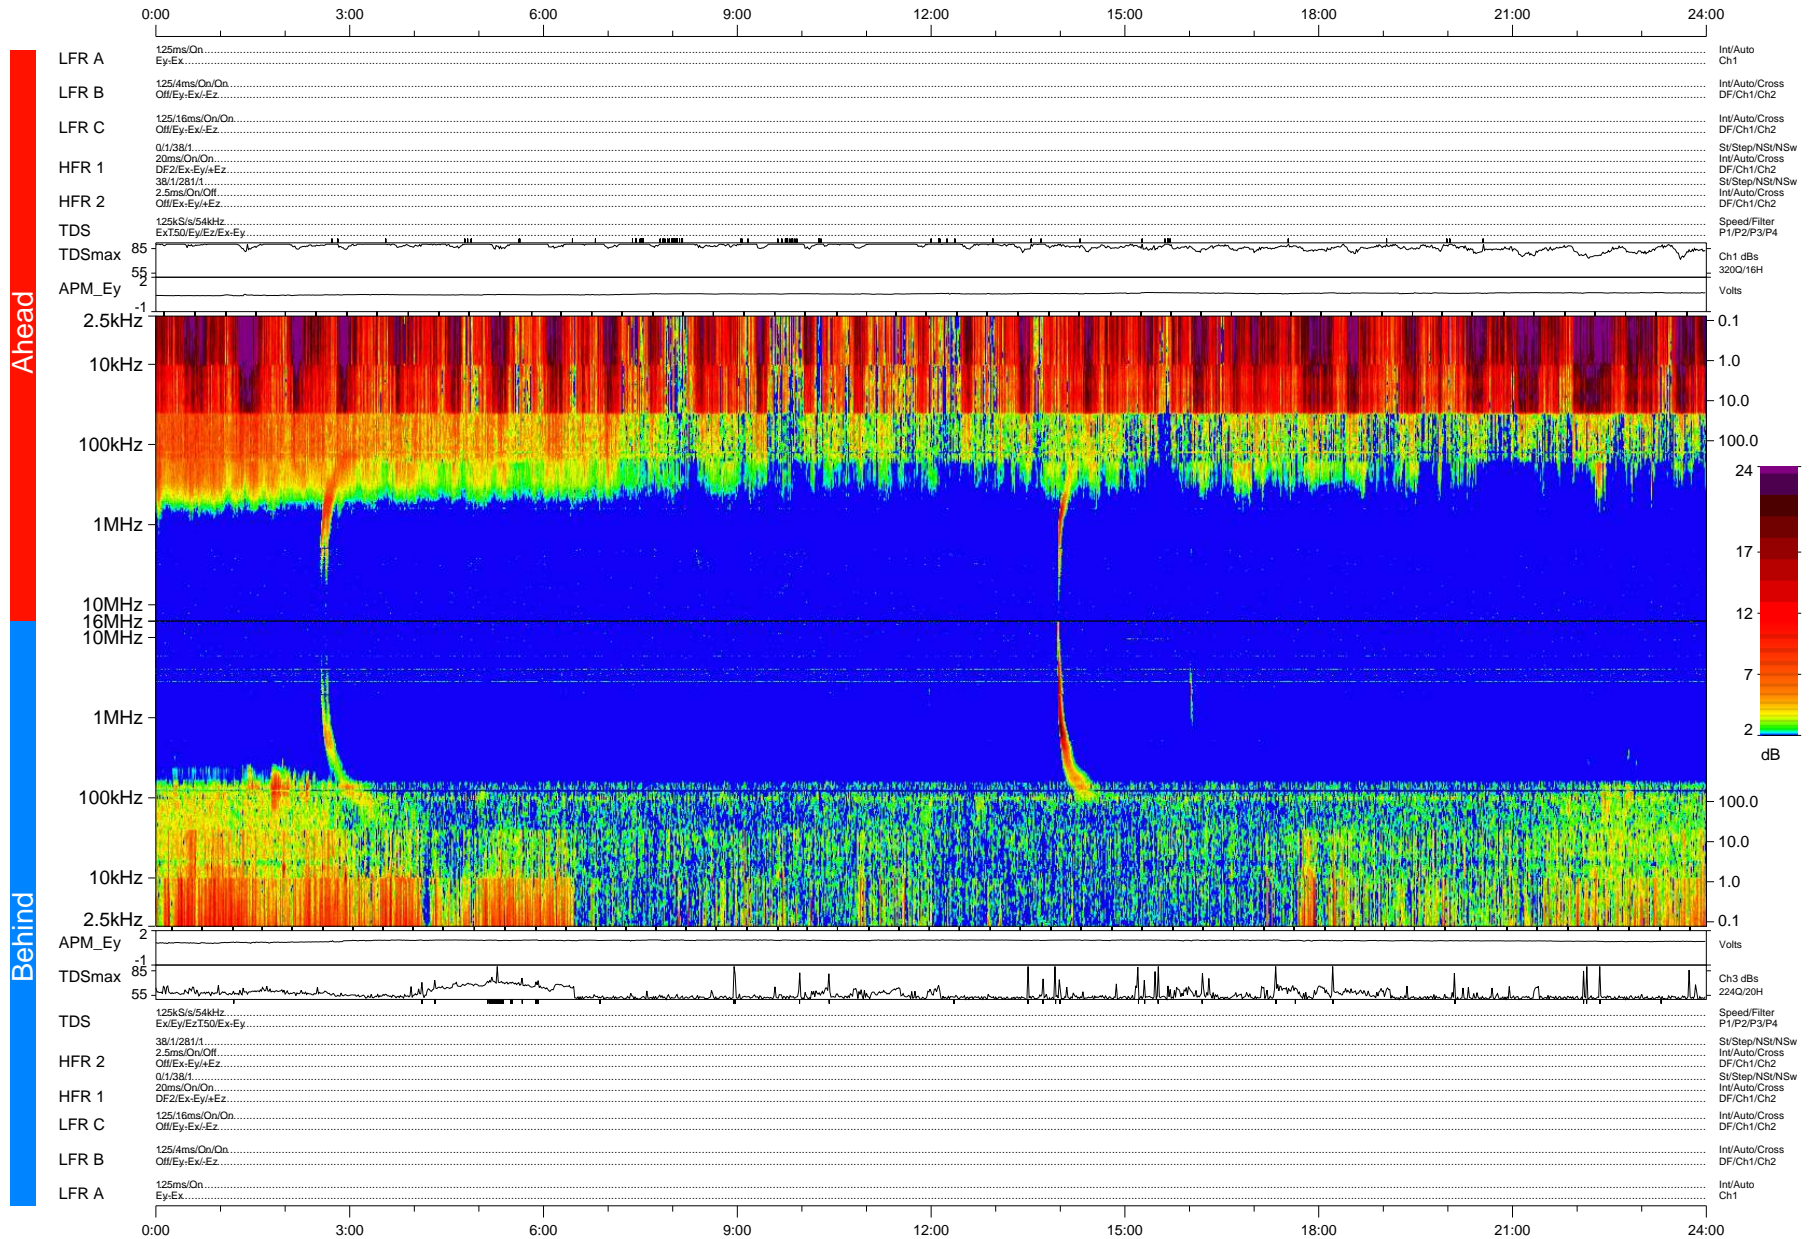

STEREO/WAVES Daily Summary - 07-Jan-2008 (DOY 007)

Ahead source file: swaves_ahead_2008_007_1_05.fin (Recovery: 100.0% HK, 107% Pkts)
Ahead PSE Angle: 21.2°

DPU up 102.5d, V388d5

Behind PSE Angle: -23.1°
Behind source file: swaves_behind_2008_007_1_05.fin (Recovery: 100.0% HK, 94% Pkts)

Time (UTC)