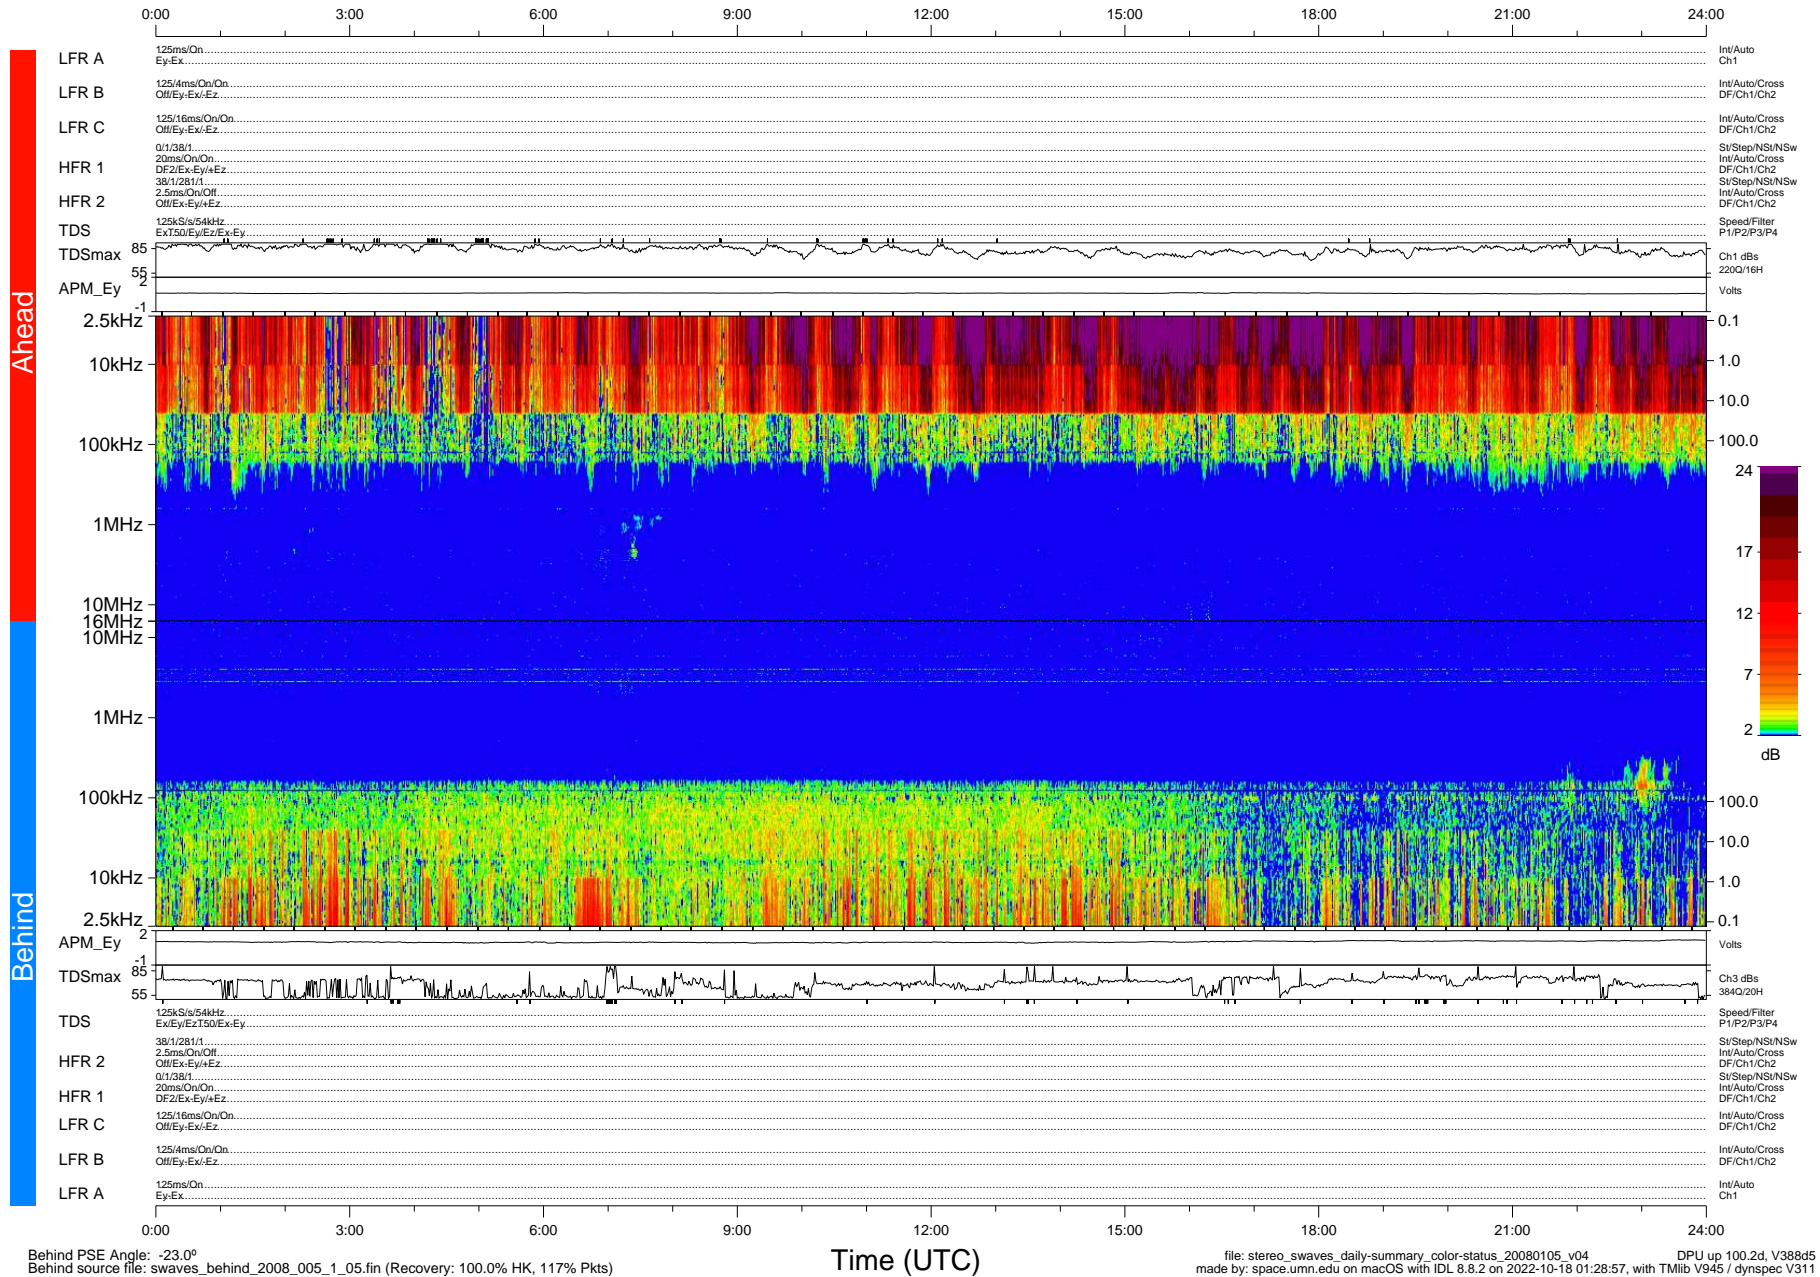

STEREO/WAVES Daily Summary - 05-Jan-2008 (DOY 005)

Ahead source file: swaves_ahead_2008_005_1_05.fin (Recovery: 100.0% HK, 92% Pkts)
Ahead PSE Angle: 21.3°

DPU up 100.5d, V388d5

Behind PSE Angle: -23.0°
Behind source file: swaves_behind_2008_005_1_05.fin (Recovery: 100.0% HK, 117% Pkts)