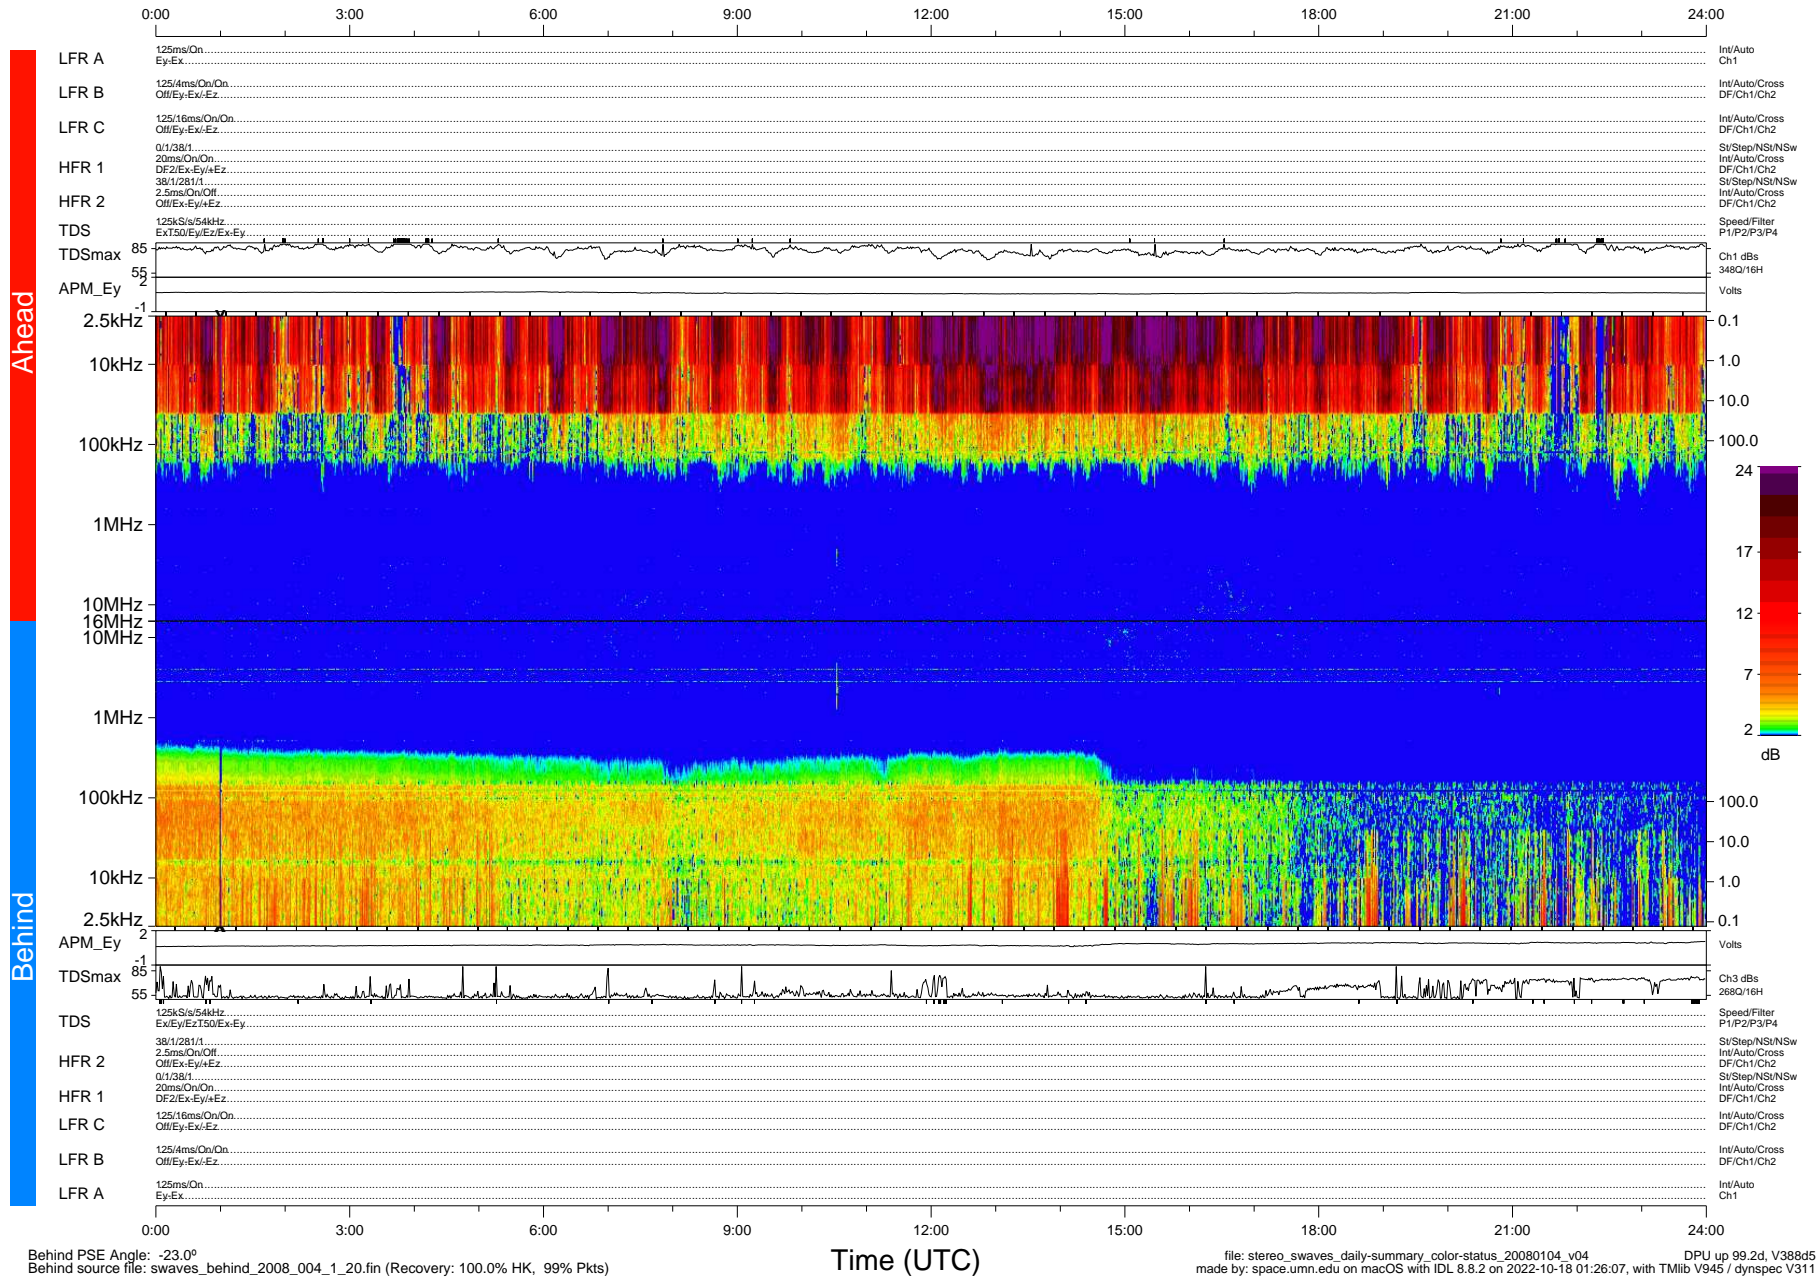

STEREO/WAVES Daily Summary - 04-Jan-2008 (DOY 004)

Ahead source file: swaves_ahead_2008_004_1_00.fin (Recovery: 100.0% HK, 111% Pkts)
Ahead PSE Angle: 21.2°

DPU up 99.5d, V388d5

Behind PSE Angle: -23.0°
Behind source file: swaves_behind_2008_004_1_20.fin (Recovery: 100.0% HK, 99% Pkts)