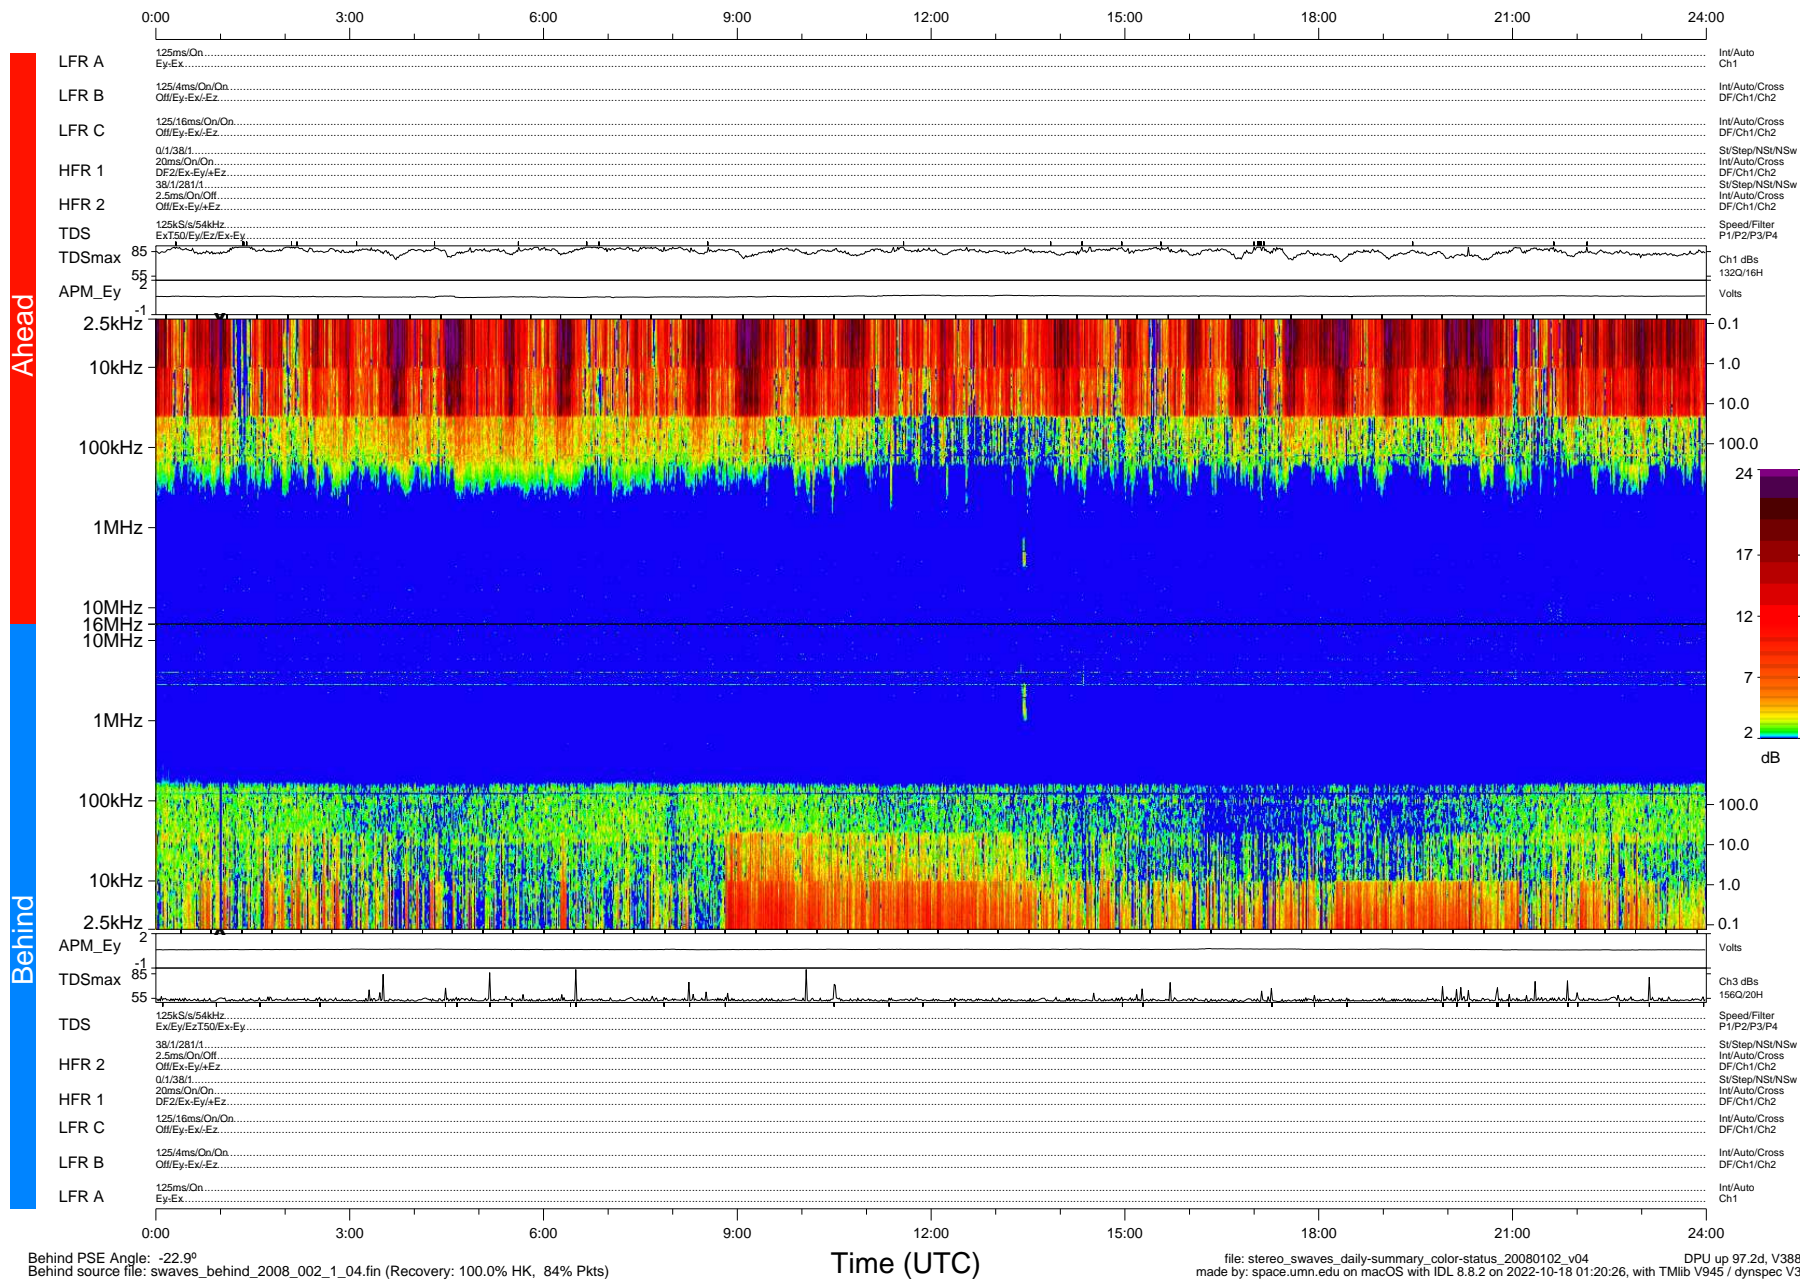

STEREO/WAVES Daily Summary - 02-Jan-2008 (DOY 002)

Ahead source file: swaves_ahead_2008_002_1_04.fin (Recovery: 100.0% HK, 79% Pkts)
Ahead PSE Angle: 21.2°

DPU up 97.5d, V388d5

Behind PSE Angle: -22.9°
Behind source file: swaves_behind_2008_002_1_04.fin (Recovery: 100.0% HK, 84% Pkts)