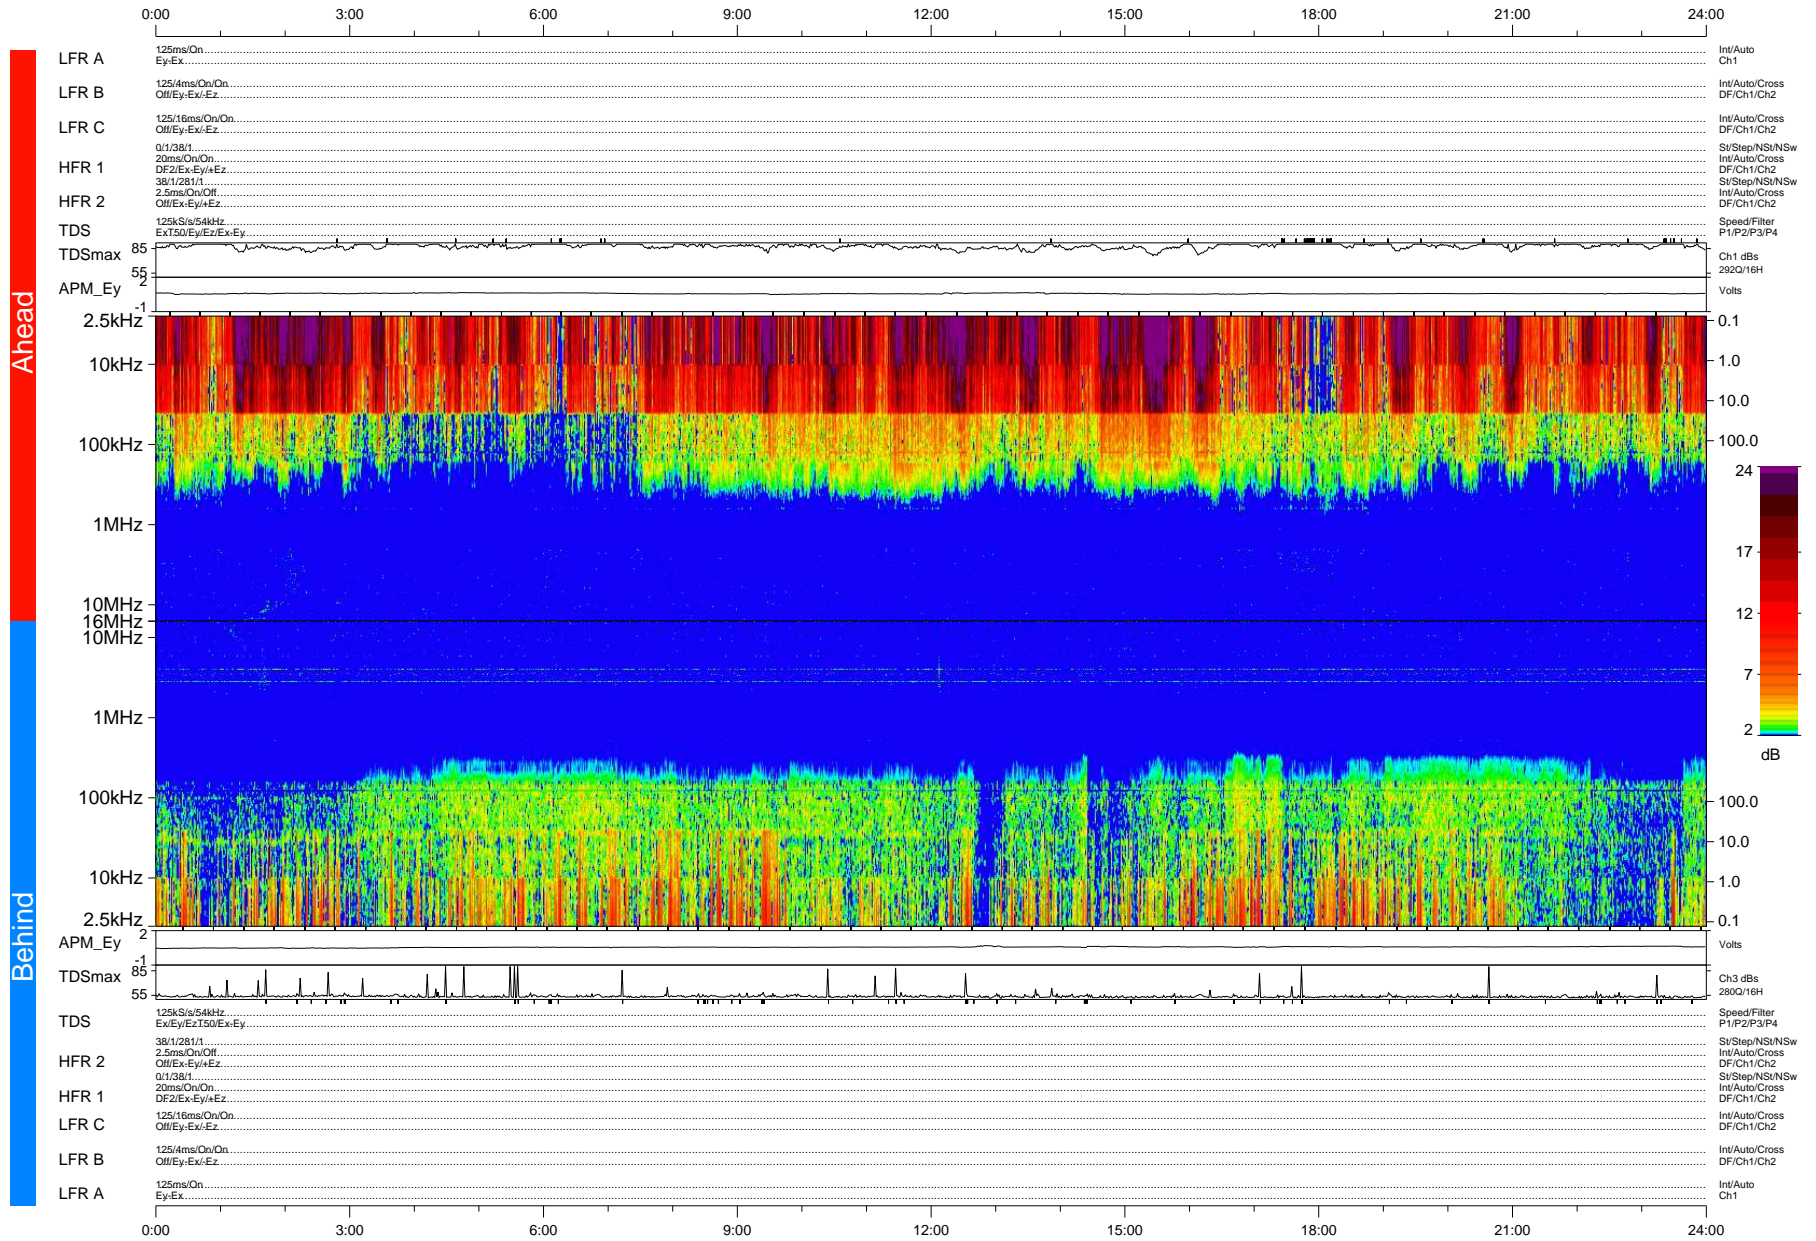

STEREO/WAVES Daily Summary - 01-Jan-2008 (DOY 001)

Ahead source file: swaves_ahead_2008_001_1_04.fin (Recovery: 100.0% HK, 103% Pkts)
 Ahead PSE Angle: 21.2°

DPU up 96.5d, V388d5

Behind PSE Angle: -22.8°
 Behind source file: swaves_behind_2008_001_1_04.fin (Recovery: 100.0% HK, 101% Pkts)

Time (UTC)

file: stereo_swaves_daily-summary_color-status_20080101_v04
 DPU up 96.2d, V388d5
 made by: space.umn.edu on macOS with IDL 8.8.2 on 2022-10-18 01:17:38, with TMLib V945 / dynspec V311