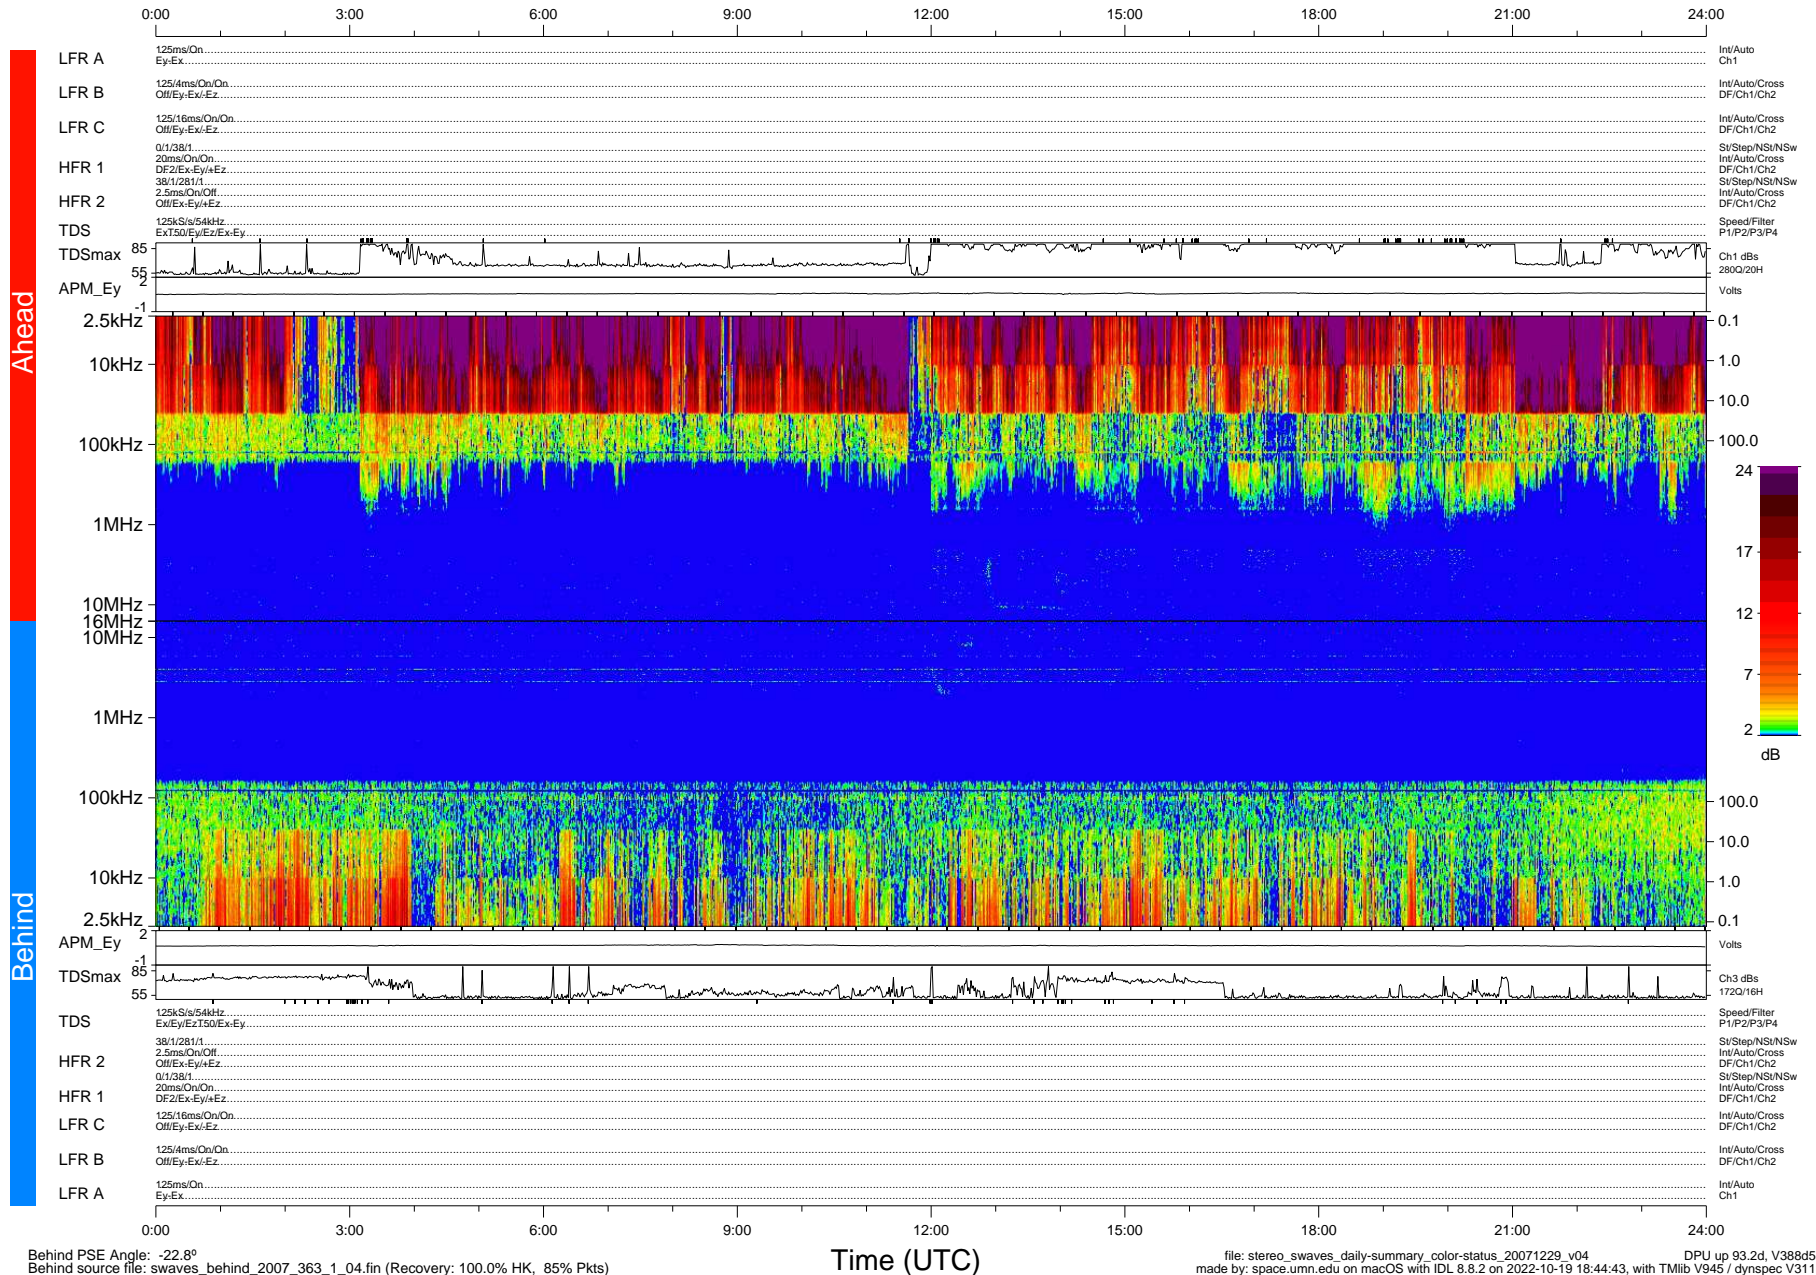

STEREO/WAVES Daily Summary - 29-Dec-2007 (DOY 363)

Ahead source file: swaves_ahead_2007_363_1_04.fin (Recovery: 100.0% HK, 102% Pkts)
Ahead PSE Angle: 21.1°

DPU up 93.5d, V388d5

Behind PSE Angle: -22.8°
Behind source file: swaves_behind_2007_363_1_04.fin (Recovery: 100.0% HK, 85% Pkts)

Time (UTC)