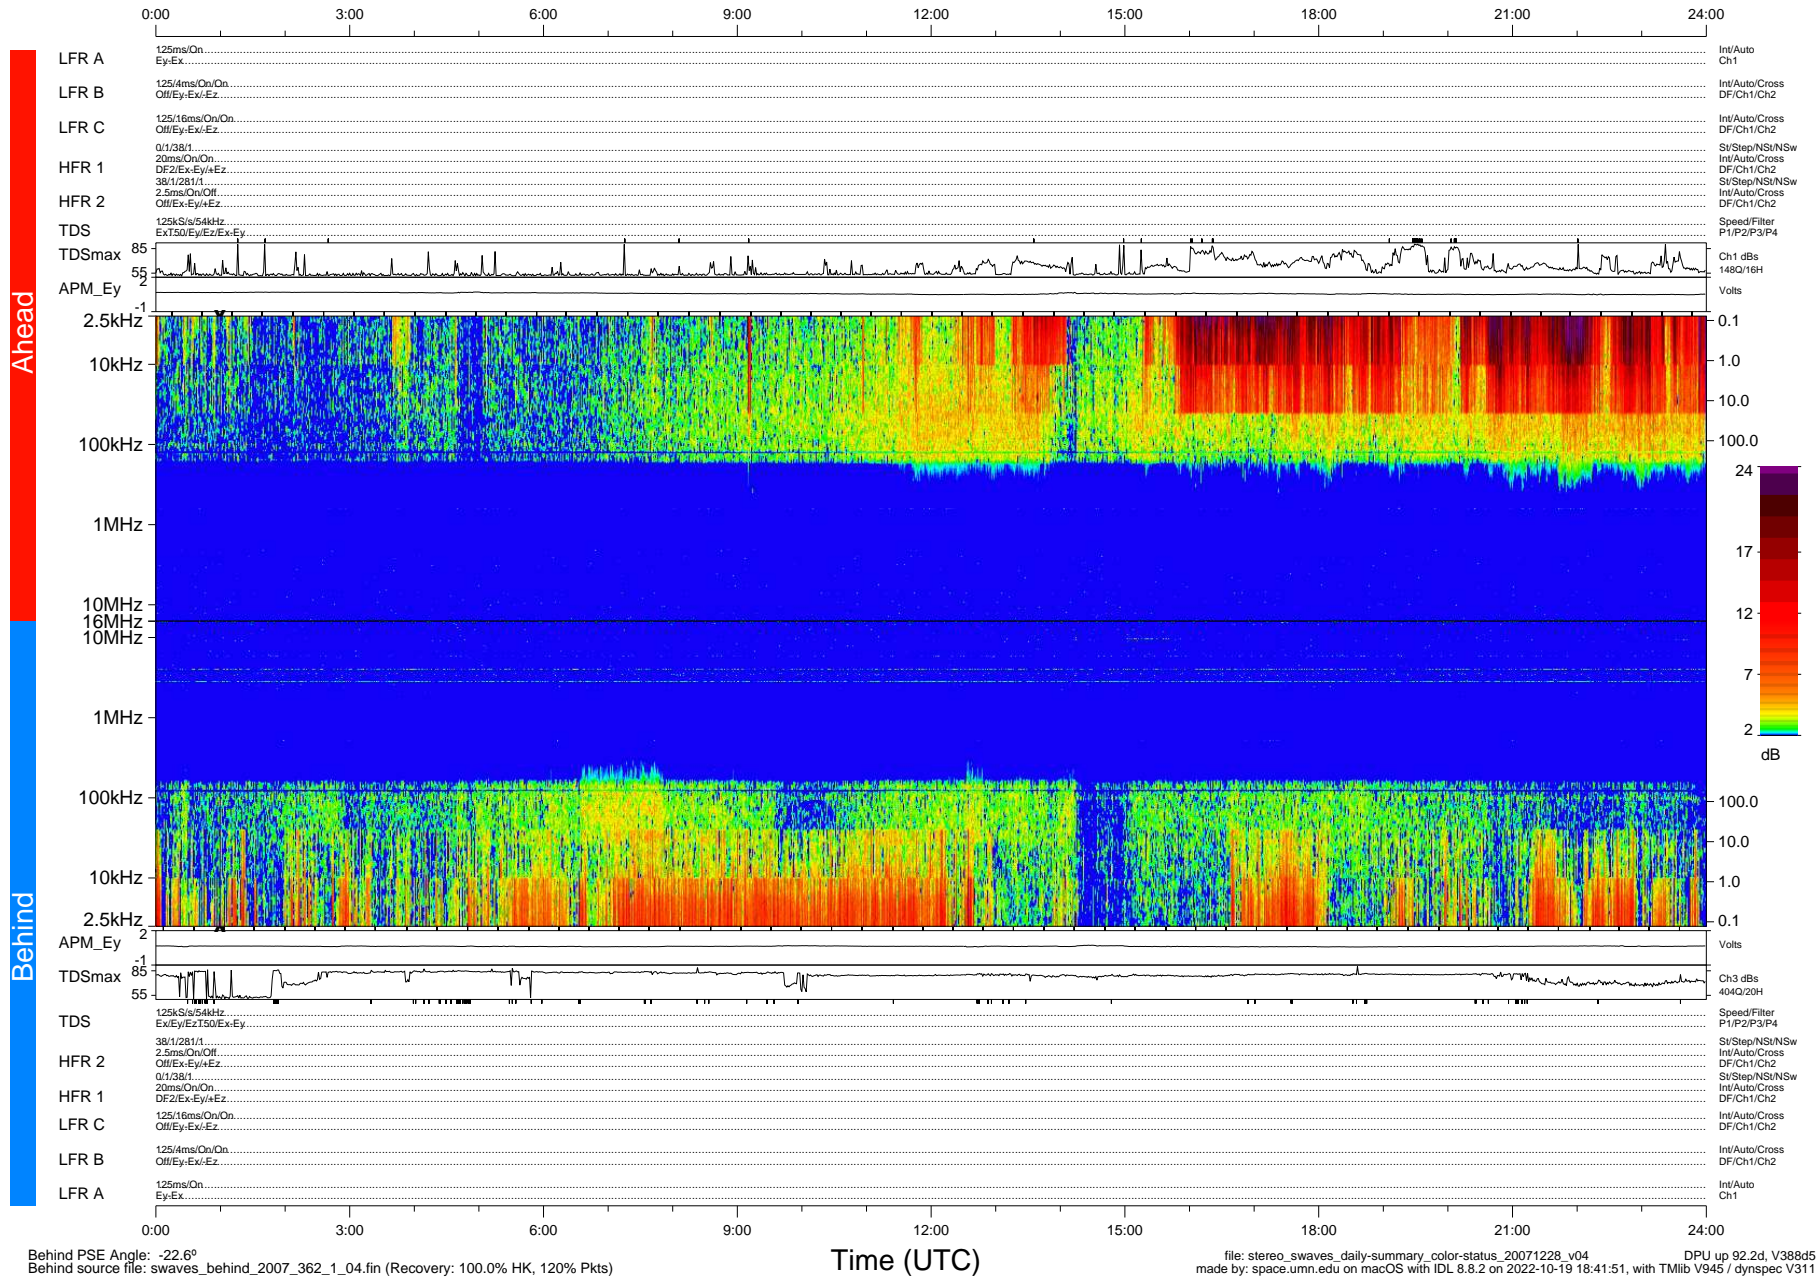

STEREO/WAVES Daily Summary - 28-Dec-2007 (DOY 362)

Ahead source file: swaves_ahead_2007_362_1_04.fin (Recovery: 100.0% HK, 82% Pkts)
Ahead PSE Angle: 21.2°

DPU up 92.5d, V388d5

Behind PSE Angle: -22.6°
Behind source file: swaves_behind_2007_362_1_04.fin (Recovery: 100.0% HK, 120% Pkts)